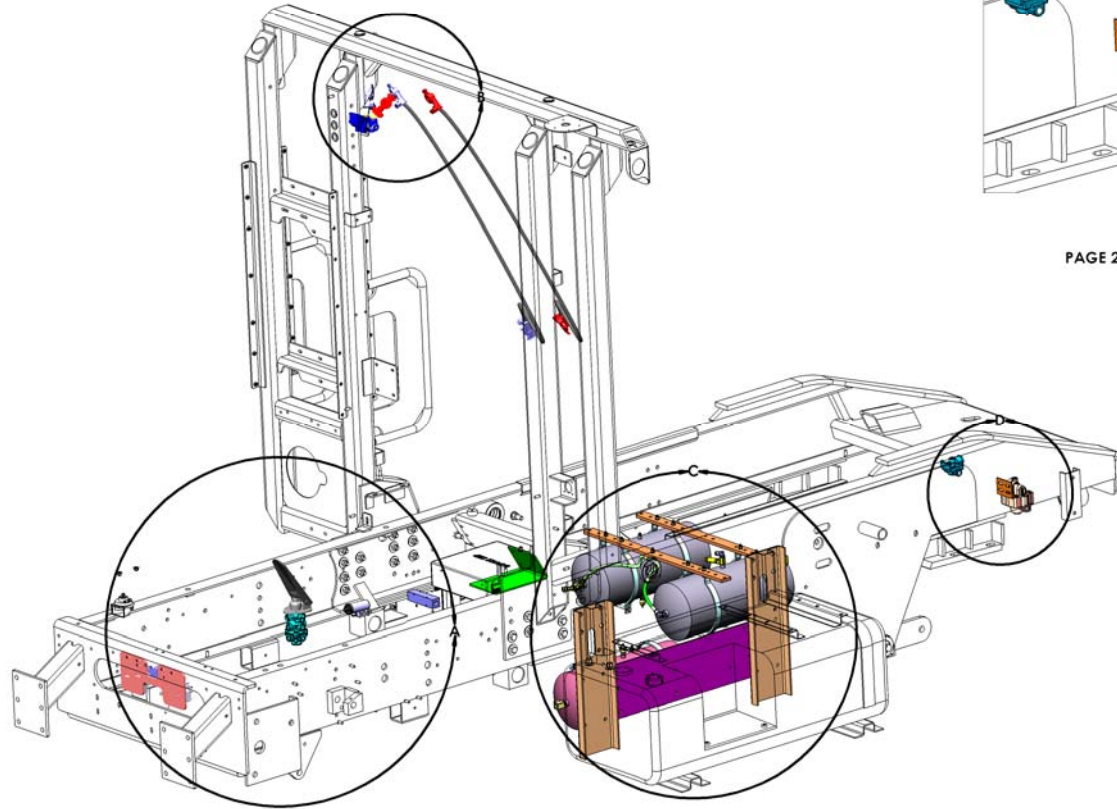

PAGE 2 INSET D

D 72688-F1