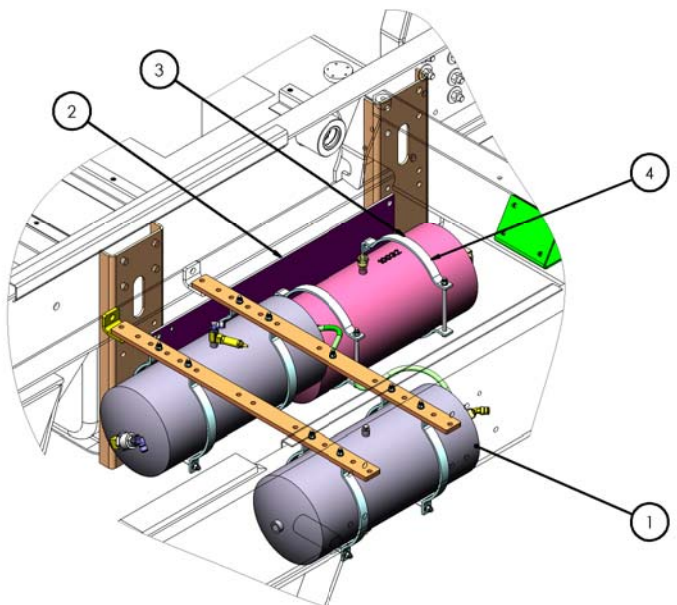

PAGE 2  
INSET A

PAGE 2  
INSET B

PAGE 2  
INSET C

PAGE 2 INSET D

DESIGNED BY: B. H. BROWN	NAME	DATE	TICCO TERMINAL SERVICE 400 CLEVELAND BOULEVARD ROCKVILLE, MD 20850 (301) 717-2000
DRAWN: MAL	MAL	2/23/2017	
CHECKED:			TITLE: AIR SYSTEM, 2015, DOT-121
ANGULAR DIMENSIONS:	DO NOT SCALE DRAWING		
ASSEMBLY DIMENSIONS:	THE SUBJECT MATTER SHOWN AND DESCRIBED IN THIS DRAWING AND ANY FIGURES, TABLES, AND NOTES ARE THE PROPERTY OF TICCO AND ARE TO BE USED ONLY FOR THE PURPOSES SPECIFIED HEREIN. NO PARTS OF THIS DRAWING ARE TO BE REPRODUCED OR TRANSMITTED IN ANY FORM OR BY ANY MEANS, ELECTRONIC OR MECHANICAL, INCLUDING PHOTOCOPYING, RECORDING, OR BY ANY INFORMATION STORAGE AND RETRIEVAL SYSTEM.		
REVISION:	SIZE	DWG. NO.	REV
	D	72688-F1	
	SCALE: 1:32	WEIGHT:	SHEET 1 OF 1

D 72688-F1

CHECKED	DATE	NAME	DATE
DESIGNED		BAKERS	02/22/2017
DRAWN			
CHECKED			
DATE			
REVISION			
DESCRIPTION			
DATE			
BY			
REVISION			

		U.S. COAST GUARD AUXILIARY SERVICE 1000 TERMINAL SERVICE AIR C/17682 POUCE C/17 8445 717 2204
TITLE: AIR SYSTEM-2015, DOT-121		
SIZE [DWG. NO.] <b>D</b> 72688-F1	REV 1	SCALE: 1:32   WEIGHT:   SHEET 1 OF 1