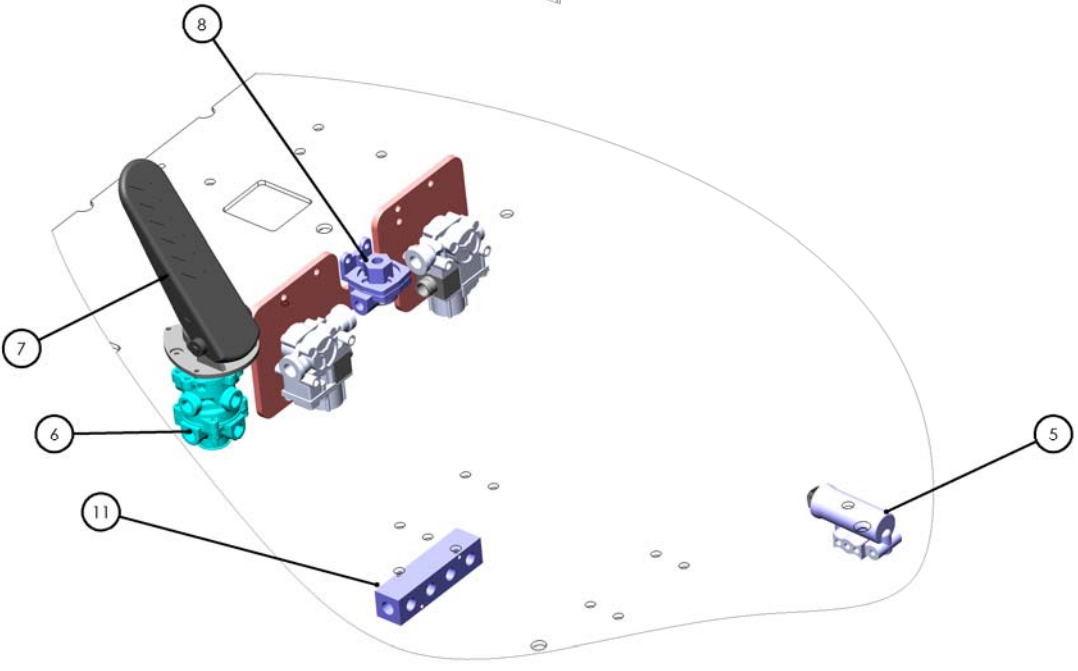

PAGE 2  
INSET A

PAGE 2  
INSET B

PAGE 2  
INSET C

PAGE 2 INSET D

DESIGNED BY: B. H. BROWN	NAME	DATE	TICCO TERMINAL SERVICE 400 CLEVELAND BOULEVARD ROCKVILLE, MD 20850 (301) 717-2000
DRAWN: MAL	MAL	2/23/2017	
CHECKED:			TITLE: AIR SYSTEM, 2015, DOT-121
ANGULAR DIMENSIONS:	DO NOT SCALE DRAWING		
ASSEMBLY DIMENSIONS:	THE SUBJECT MATTER SHOWN AND DESCRIBED IN THIS DRAWING AND ANY FIGURES, TABLES, AND NOTES ARE THE PROPERTY OF TICCO AND ARE TO BE USED ONLY FOR THE PURPOSES SPECIFIED HEREIN. NO PARTS OF THIS DRAWING ARE TO BE REPRODUCED OR TRANSMITTED IN ANY FORM OR BY ANY MEANS, ELECTRONIC OR MECHANICAL, INCLUDING PHOTOCOPYING, RECORDING, OR BY ANY INFORMATION STORAGE AND RETRIEVAL SYSTEM.		
REVISION:	SIZE	DWG. NO.	REV
	D	72688-F1	
	SCALE: 1:32	WEIGHT:	SHEET 1 OF 1

D 72688-F1

CHECKED	DATE	NAME	DATE
DESIGNED		BAKERS	02/22/2017
DRAWN			
CHECKED			
DATE			
REVISION			
DESCRIPTION			
DATE			
BY			
REVISION			

		U.S. COAST GUARD AUXILIARY SERVICE 1000 TERMINAL SERVICE AIR C/17682 POUCE C/17 8445 717 2204
TITLE: AIR SYSTEM-2015, DOT-121		
SIZE [DWG. NO.] <b>D</b> 72688-F1	REV 1	SCALE: 1:32   WEIGHT:   SHEET 1 OF 1