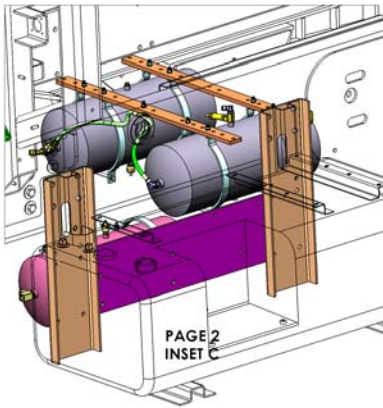

PAGE 2
INSET C