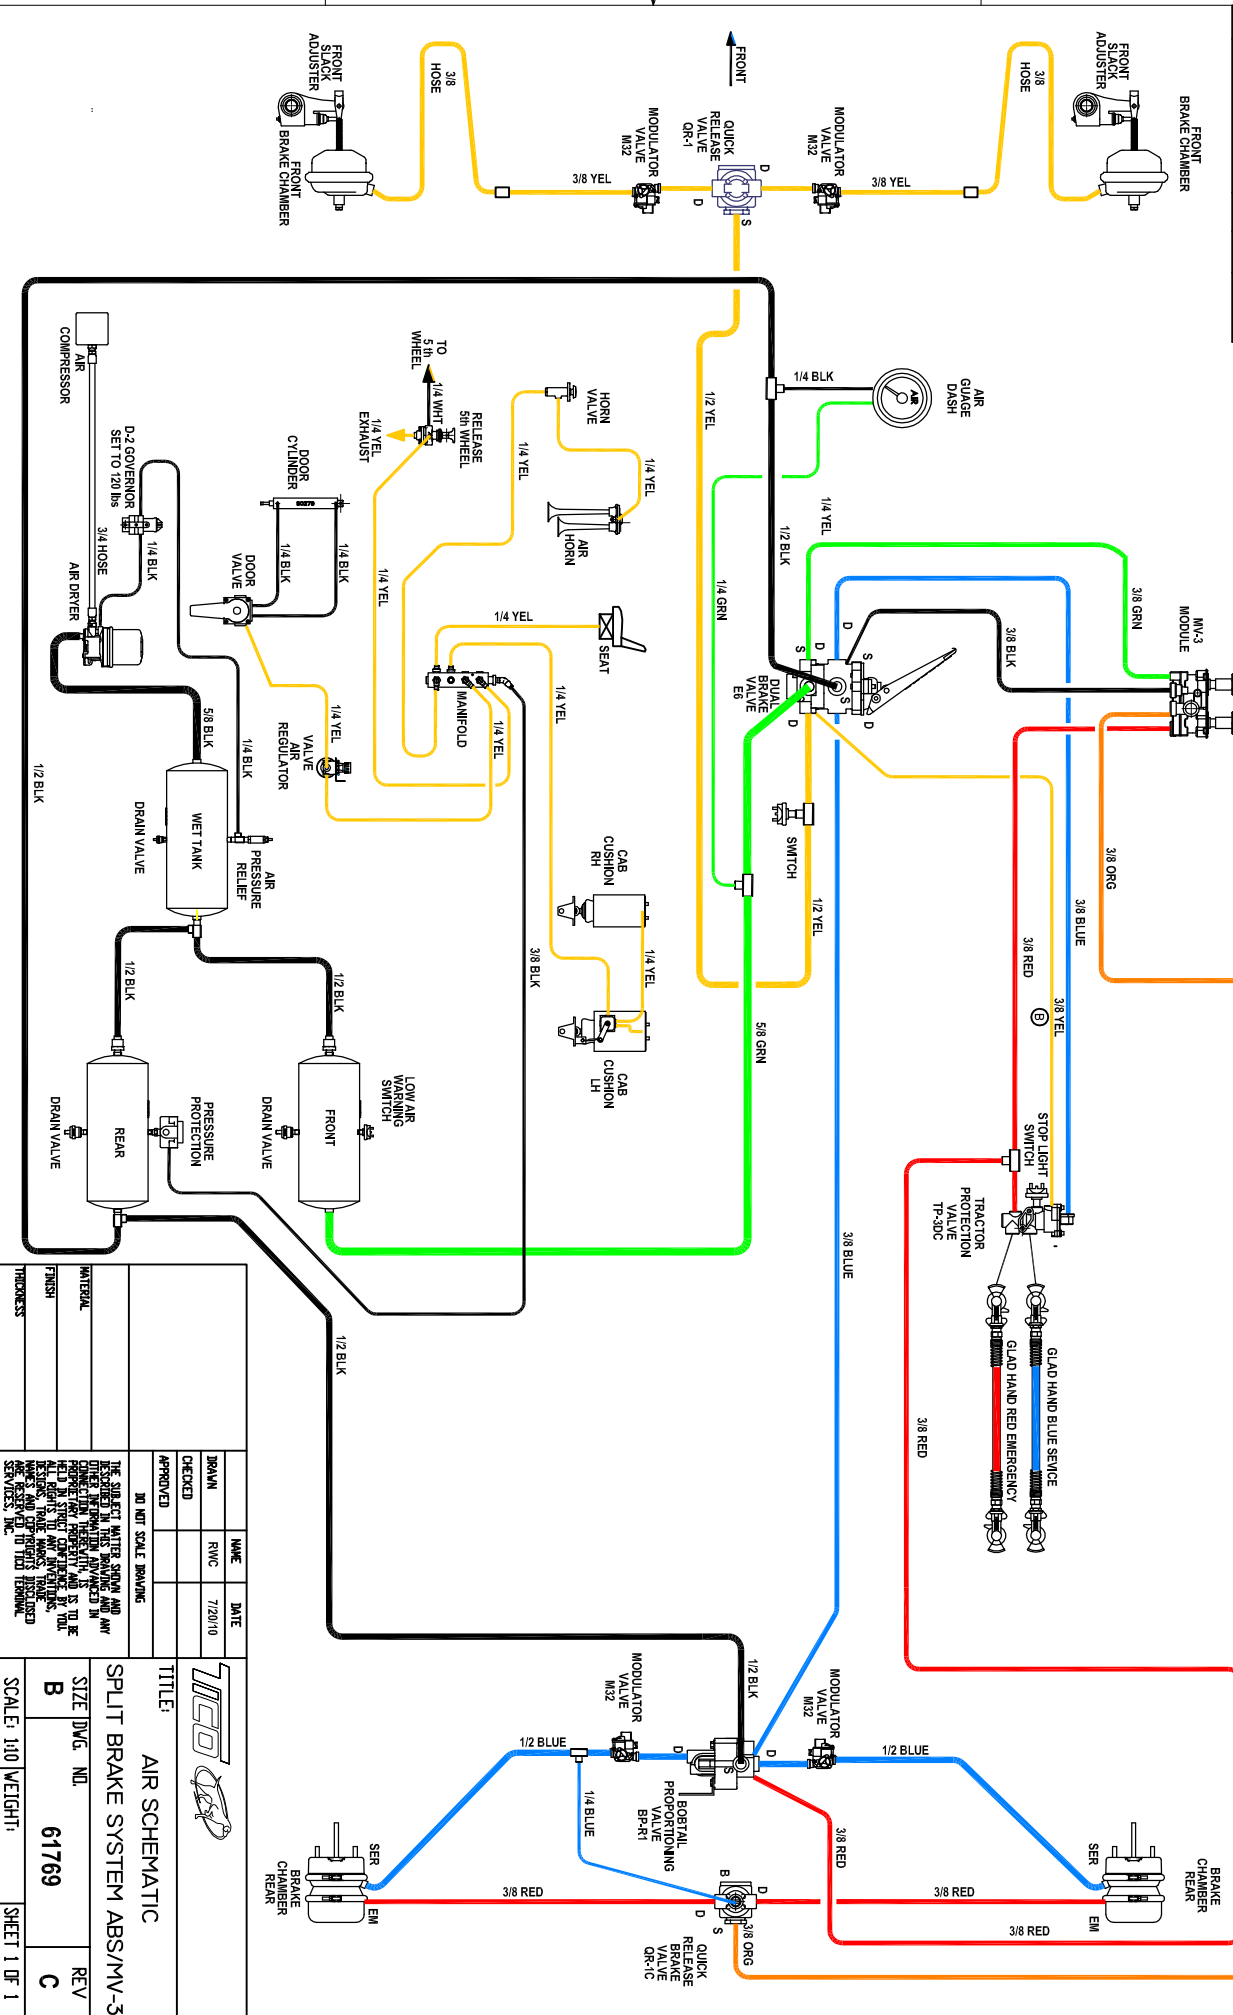

REV	DESCRIPTION	EON	DATE	APPROVED
A	PRODUCTION RELEASE	10274		HK
B	ISSUED 3/8 SECONDARY SUPPLY LINE	10340	3/13/10	HK
C	REVISED AIR TANKS ROUTING	11250	3/16/11	HK

TITEL AIR SCHEMATIC

SIZE DWG. NDL
REV 61769

SCALE 1/10 WEIGHT: SHEET 1 OF 1

NAME	DATE
DRAWN	7/20/10
CHECKED	
APPROVED	

DO NOT SCALE DRAWING

RESPECTED IN THIS DRAWING AND ANY OTHER DRAWING THEREIN, IS TO BE PROTECTED FROM REPRODUCTION BY ALL RIGHTS TO ANY INVENTORS. EXCEPT WHERE SHOWN OTHERWISE, ALL RIGHTS TO ANY INVENTORS ARE RESERVED TO HIND TECHNICAL SERVICES, INC.