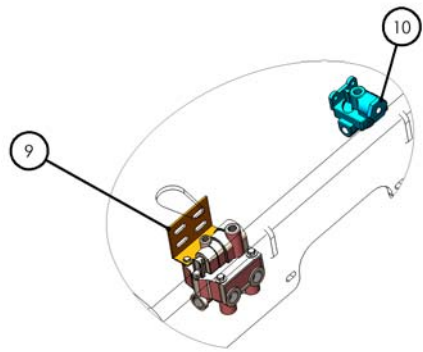

PAGE 2  
INSET A

PAGE 2  
INSET B

PAGE 2  
INSET C

PAGE 2 INSET D

DESIGNED BY: B. H. BROWN	NAME	DATE	TICCO TERMINAL SERVICE 400 CLEVELAND BOULEVARD ROCKVILLE, MD 20850 (301) 717-2000
DRAWN: MAL	MAL	2/23/2017	
CHECKED:			TITLE: AIR SYSTEM, 2015, DOT-121
ANGULAR DIMENSIONS:	DO NOT SCALE DRAWING		
ASSEMBLY DIMENSIONS:	THE SUBJECT MATTER SHOWN AND DESCRIBED IN THIS DRAWING AND ANY FIGURES, TABLES, AND NOTES ARE THE PROPERTY OF TICCO AND ARE TO BE USED ONLY FOR THE PURPOSES SPECIFIED HEREIN. NO PARTS OF THIS DRAWING ARE TO BE REPRODUCED OR TRANSMITTED IN ANY FORM OR BY ANY MEANS, ELECTRONIC OR MECHANICAL, INCLUDING PHOTOCOPYING, RECORDING, OR BY ANY INFORMATION STORAGE AND RETRIEVAL SYSTEM.		
REVISION:	SIZE	DWG. NO.	REV
	D	72688-F1	
	SCALE: 1:32	WEIGHT:	SHEET 1 OF 1

D 72688-F1

CHECKED	DATE	NAME	DATE
DESIGNED		BAKERS	02/22/2017
DRAWN			
CHECKED			
DATE			
REVISION			
DESCRIPTION			
DATE			
BY			
REVISION			

		U.S. COAST GUARD AUXILIARY SERVICE 1000 TERMINAL SERVICE AIR C/17682 POUCE C/17 8445 717 2204
TITLE: AIR SYSTEM-2015, DOT-121		
SIZE [DWG. NO.] <b>D</b> 72688-F1	REV 1	SCALE: 1:32   WEIGHT:   SHEET 1 OF 1