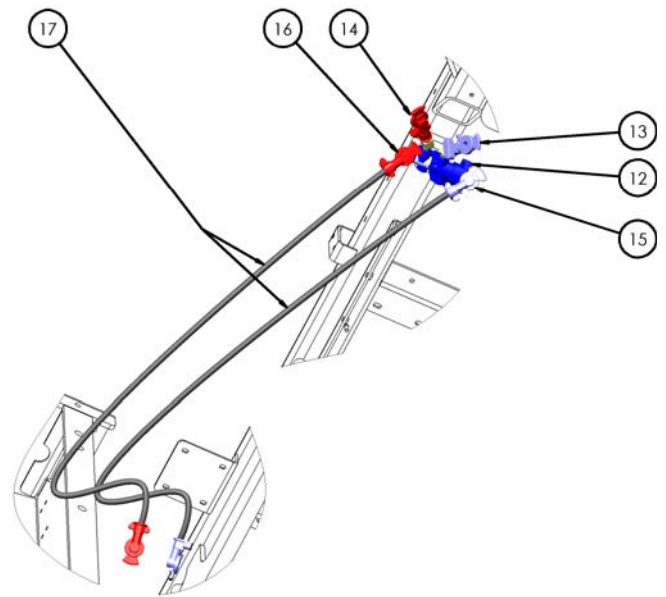

PAGE 2  
INSET A

PAGE 2  
INSET B

PAGE 2  
INSET C

PAGE 2 INSET D

DESIGNED BY: B. H. BROWN	NAME	DATE	TICCO TERMINAL SERVICE 400 CLEVELAND BOULEVARD ROCKVILLE, MD 20850 (301) 717-2000
DRAWN: MAL	MAL	2/23/2017	
CHECKED:			TITLE: AIR SYSTEM, 2015, DOT-121
ANGULAR DIMENSIONS:	DO NOT SCALE DRAWING		
ASSEMBLY DIMENSIONS:	THE SUBJECT MATTER SHOWN AND DESCRIBED IN THIS DRAWING AND ANY FIGURES, TABLES, AND NOTES ARE THE PROPERTY OF TICCO AND ARE TO BE USED ONLY FOR THE PURPOSES SPECIFIED HEREIN. NO PARTS OF THIS DRAWING ARE TO BE REPRODUCED OR TRANSMITTED IN ANY FORM OR BY ANY MEANS, ELECTRONIC OR MECHANICAL, INCLUDING PHOTOCOPYING, RECORDING, OR BY ANY INFORMATION STORAGE AND RETRIEVAL SYSTEM.		
REVISION:	SIZE	DWG. NO.	REV
	D	72688-F1	
	SCALE: 1:32	WEIGHT:	SHEET 1 OF 1

D 72688-F1

CHECKED	DATE	NAME	DATE
DESIGNED		BAKERS	02/22/2017
DRAWN			
CHECKED			
DATE			
REVISION			
DESCRIPTION			
DATE			
BY			
REVISION			

		U.S. COAST GUARD AUXILIARY SERVICE 1000 TERMINAL SERVICE AIR C/17682 POUCE C/17 8445 717 2204
TITLE: AIR SYSTEM-2015, DOT-121		
SIZE [DWG. NO.] <b>D</b> 72688-F1	REV 1	SCALE: 1:32   WEIGHT:   SHEET 1 OF 1