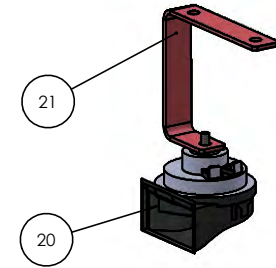

21

20

72646 BATTERY BOX ASSEMBLY