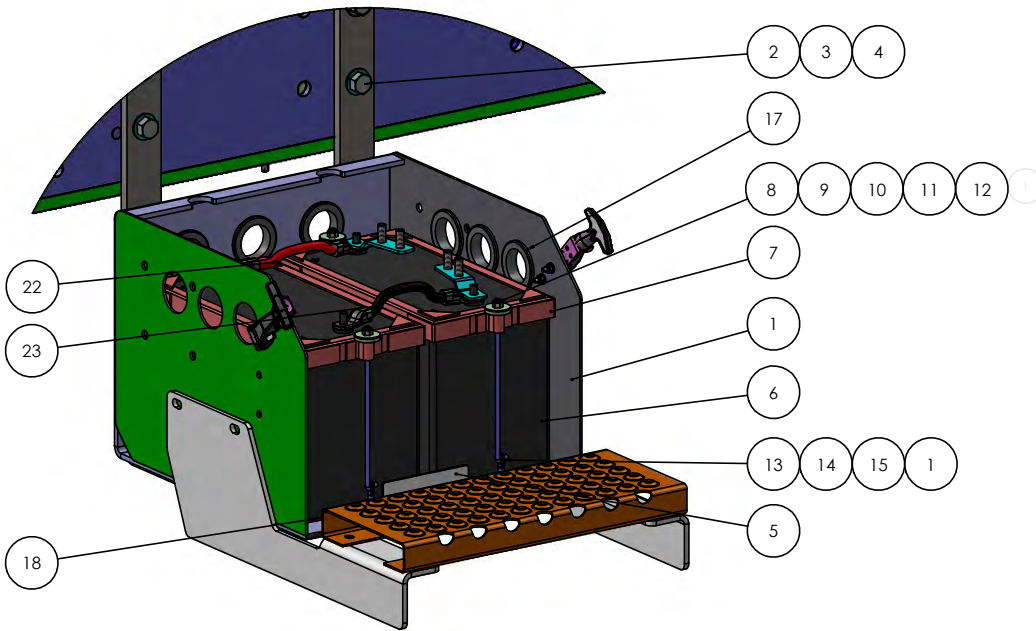

DETAIL G
SCALE 1:2

DETAIL F
SCALE 1:3