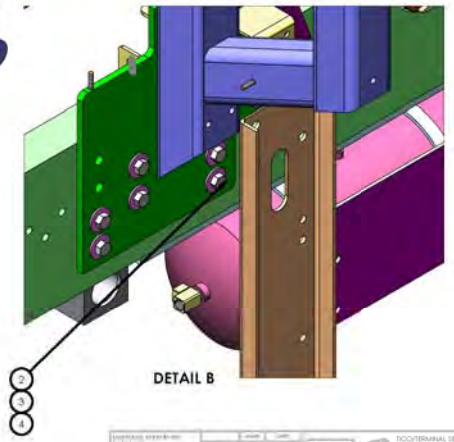

DETAIL A

DETAIL B

REVISIONS NO. DATE BY 1 2 3 4 5 6 7 8 9 10	TITLE: CAB BAR, 2016 ISB DWG. NO.: 72602 SCALE: 1:30 WEIGHT:	CONFIDENTIAL SERVICE AN-CYRUS POLICE CO. 843 717 2266 843 717 2266
---	---	---

D 727103-01