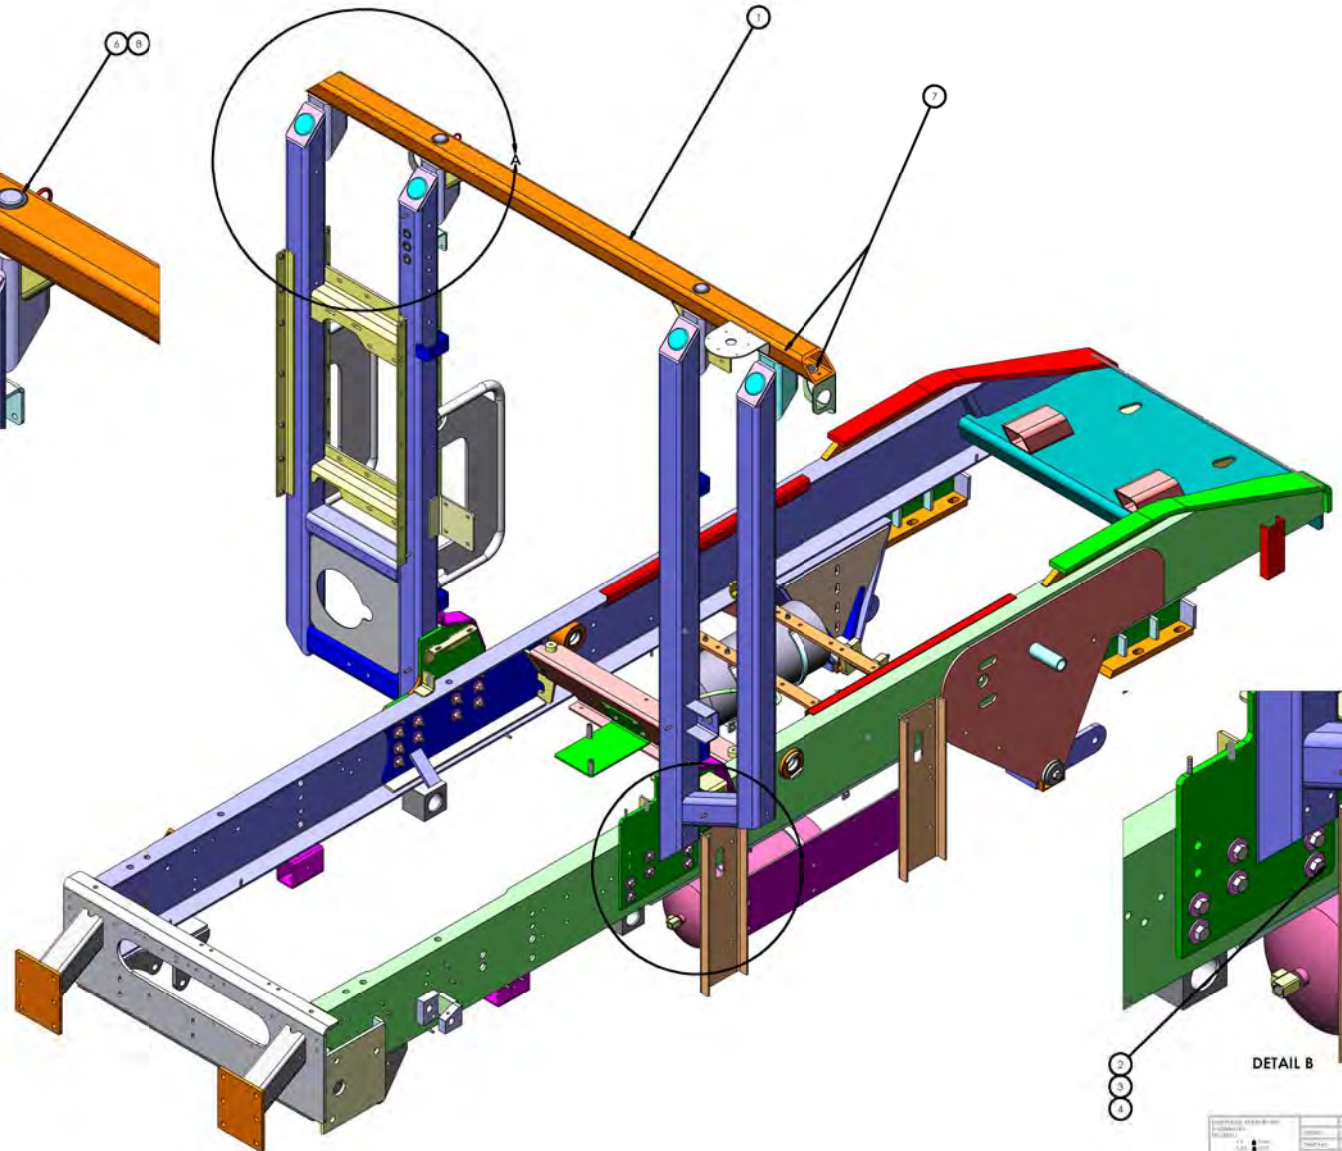

DETAIL A

DETAIL B

REVISIONS NO. DATE BY 1 2 3 4 5 6 7 8 9 10	TITLE: CAB BAR, 2016 ISB DWG. NO.: 72602 SCALE: 1:30 WEIGHT:	CONFIDENTIAL SERVICE AN-CYRUS POLICE CO. 843 717 2266 843 717 2266
---	---	---

D 727103-01