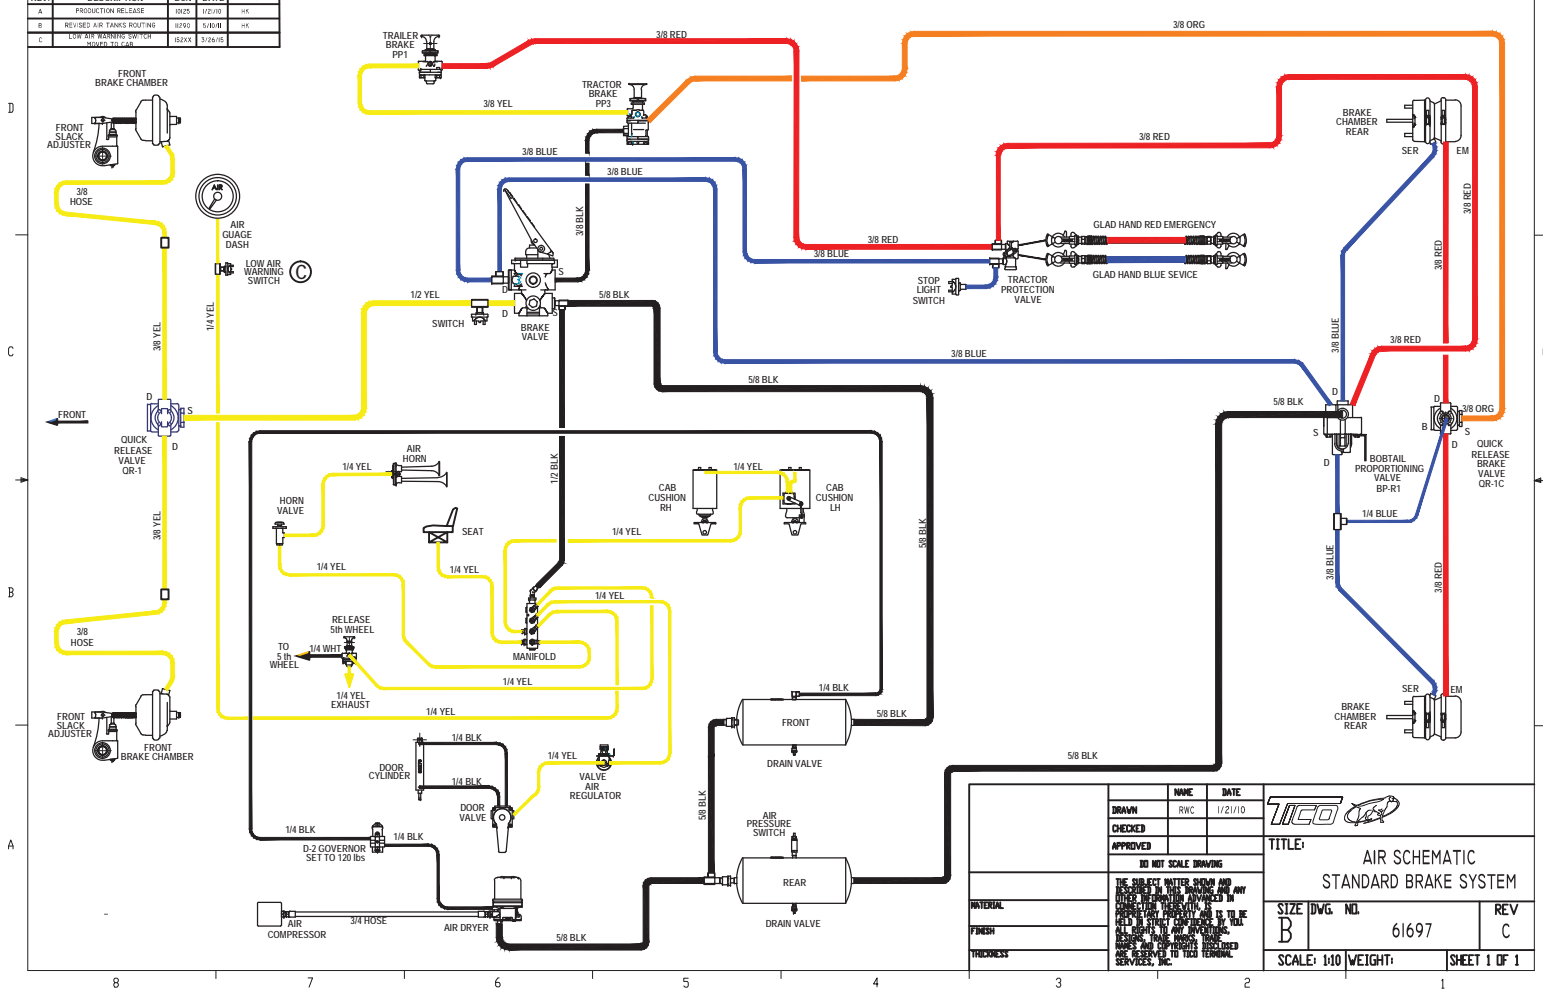

REV.	DESCRIPTION	ECN	DATE	APPROVED
A	PRODUCTION RELEASE	1003	1/21/10	HW
B	REVISED AIR TANKS ROUTING	1020	5/18/11	HW
C	LOW AIR WARNING SWITCH MOUNTED TO GAS	1024X	3/26/15	

DRAWN	NAME	DATE	
CHECKED	RWC	1/21/10	
APPROVED			
DO NOT SCALE DRAWING THE SUBJECT MATTER SHOWN AND DESCRIBED IN THIS DRAWING AND ANY OTHER INFORMATION CONTAINED HEREIN IS THE PROPERTY OF TICO. ALL RIGHTS ARE RESERVED. NO PART OF THIS DRAWING IS TO BE REPRODUCED OR TRANSMITTED IN ANY FORM OR BY ANY MEANS, ELECTRONIC OR MECHANICAL, INCLUDING PHOTOCOPYING, RECORDING, OR BY ANY INFORMATION STORAGE AND RETRIEVAL SYSTEM, WITHOUT THE WRITTEN PERMISSION OF TICO TOOL SERVICES, INC.			TITLE: AIR SCHEMATIC STANDARD BRAKE SYSTEM
SIZE	DWG. NO.	REV	
B	61697	C	
SCALE: 1/10	WEIGHT:	SHEET 1 OF 1