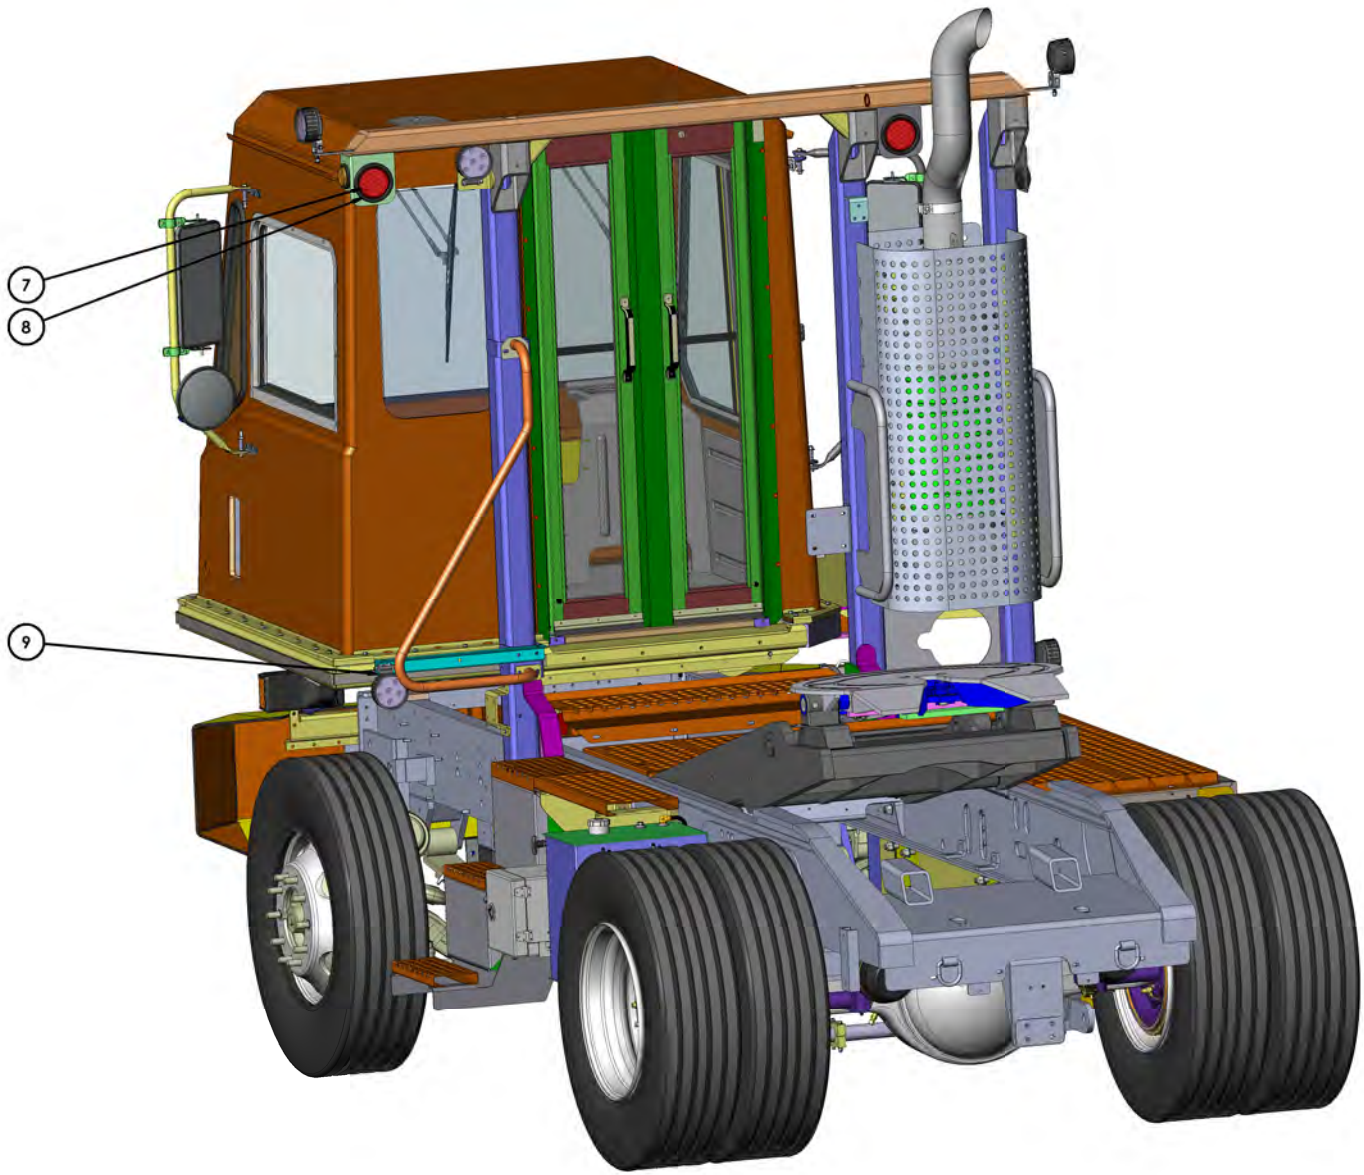

LIGHTS & MOUNTING-12V 65z" CAB 3 POST CAB BAR
 PAGE 1 FRONT LEFT VIEW
 PAGE 2 REAR LEFT VIEW
 PAGE 3 PARTLIST

DESIGNED BY: []	NAME: []	DATE: []	TICO MANUFACTURING 400 CYPRESS POINTE DR. ROCK HILL, SC 29730 (843) 717-2222
DRAWN: []	SCALE: []	10/26/2016	
CHECKED: []	DATE: []	[]	TICO TRUCK TRUCK
APPROVED: []	DATE: []	[]	
DO NOT SCALE DRAWING	THE SUBJECT MATTER HEREIN AND THE INFORMATION CONTAINED HEREIN IS UNCLASSIFIED EXCEPT WHERE SHOWN OTHERWISE AND IS TO BE RELEASED TO THE PUBLIC ON REQUEST. IT IS THE POLICY OF TICO MANUFACTURING TO MAKE THIS INFORMATION AVAILABLE TO THE PUBLIC. THIS INFORMATION IS FOR GENERAL INFORMATION ONLY AND IS NOT TO BE USED FOR ANY OTHER PURPOSES WITHOUT THE WRITTEN PERMISSION OF TICO MANUFACTURING.		TITLE: LIGHTS & MOUNTING-12V, 65" CAB, 3-POST CAB BAR SIZE [D] DWG. NO. 722164 SCALE: 1:32 WEIGHT: [] SHEET 1 OF 2

D 722164

APPROVED FOR RELEASE: PREPARED BY: DRAWN BY: CHECKED BY: DATE:	TITLE: LIGHTS & MOUNTING-12V, 65" CAB, 3-POST CAB BAR	SCALE: 1:30 WEIGHT:	SHEET 2 OF 2
--	---	------------------------	--------------

722164

D