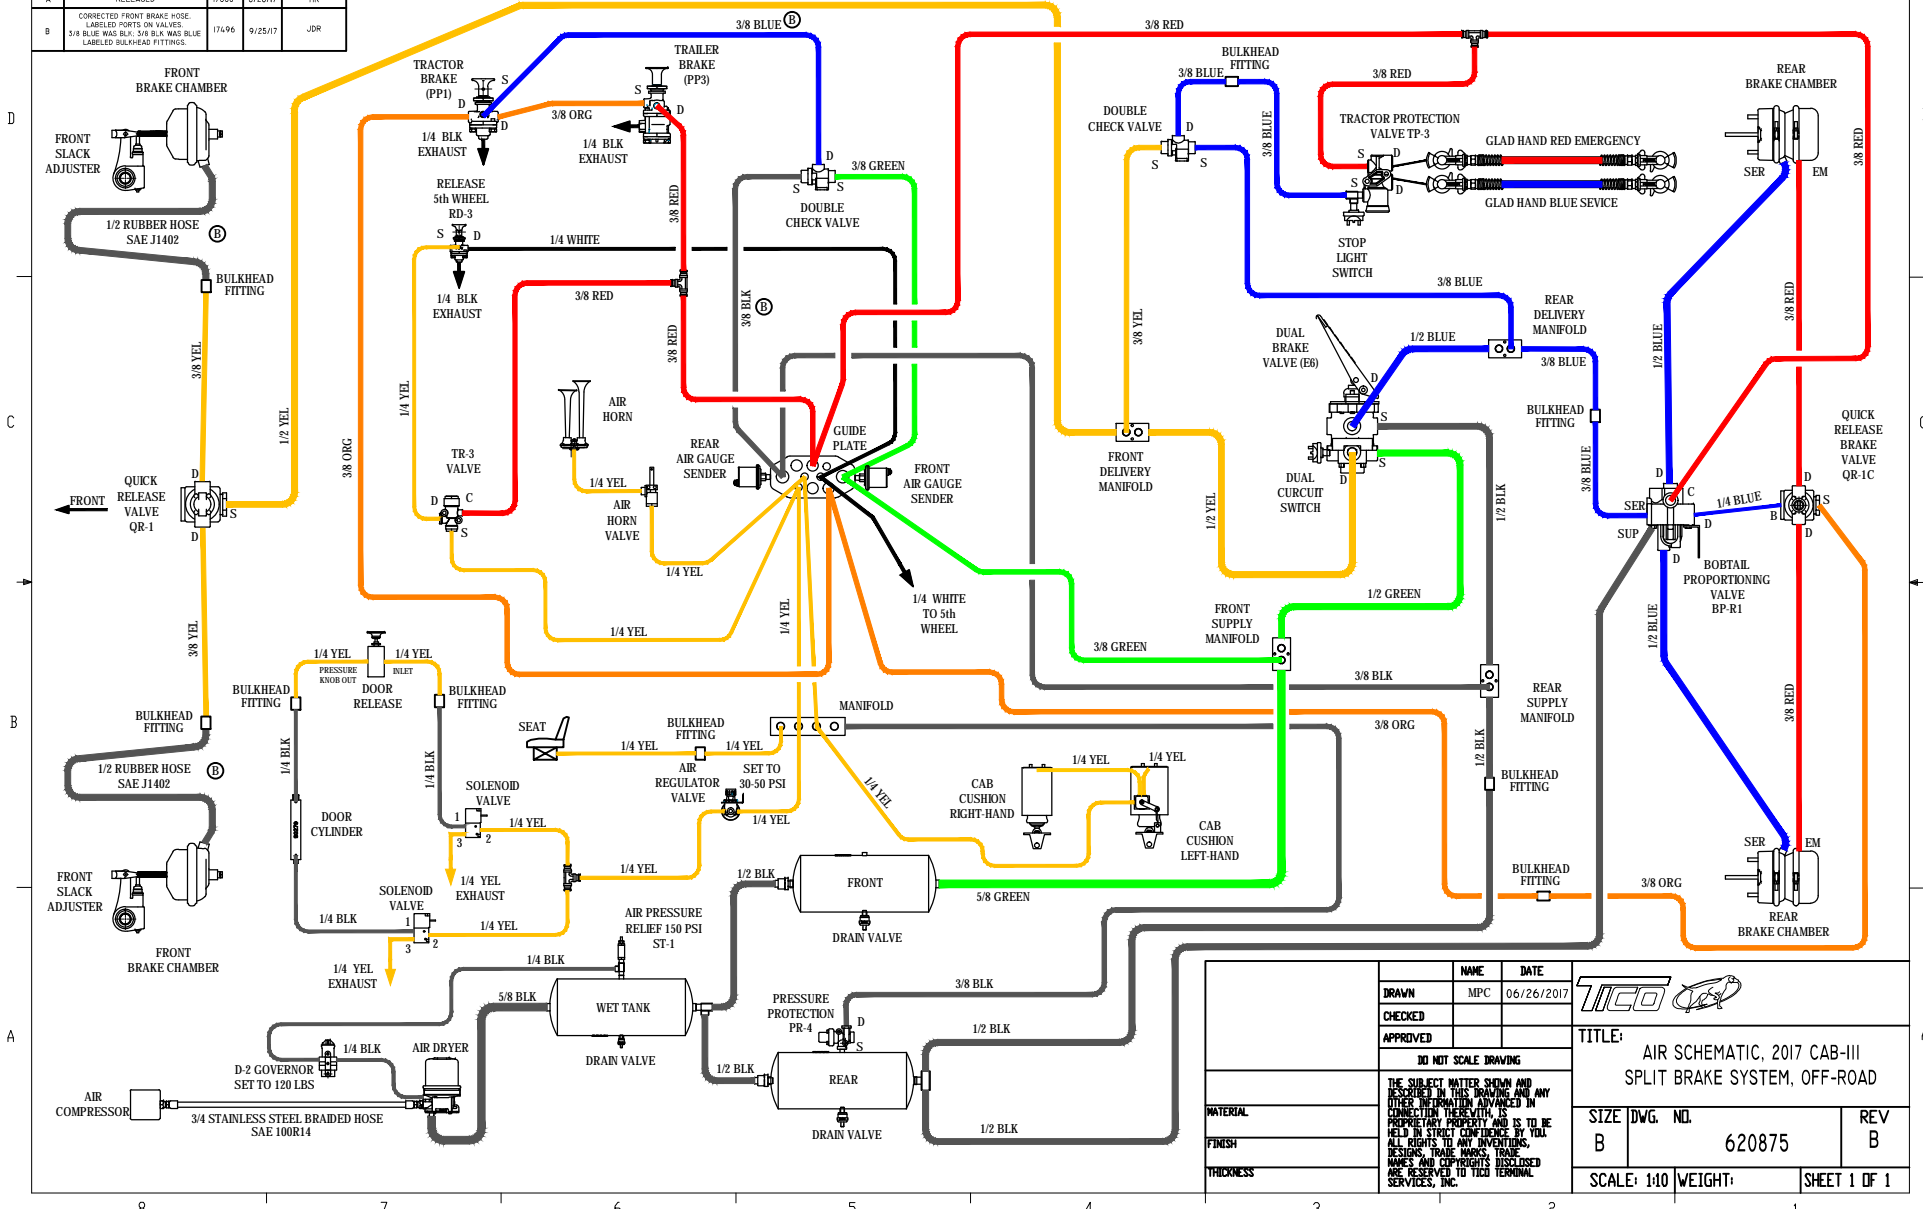

REV.	DESCRIPTION	ECN	DATE	APPROVED
A	RELEASED	17555	6/26/17	HK
B	CORRECTED FRONT BRAKE POSE LABELED PORTS ON VALVES 3/8 BLUE WAS BLK., 5/8 BLK. WAS BLUE LABELED BULK-HEAD FITTINGS	17496	9/25/17	JDR

	NAME	DATE
DRAWN	MPC	06/26/2017
CHECKED		
APPROVED		

DO NOT SCALE DRAWING

THE SUBJECT MATTER SHOWN AND DESCRIBED IN THIS DRAWING AND ANY OTHER INFORMATION ADVANCED IN CONNECTION THEREWITH, IS PROPRIETARY PROPERTY AND IS TO BE HELD IN STRICT CONFIDENCE BY YOU. ALL RIGHTS TO ANY INVENTIONS, DESIGN, TRADE MARKS, TRADE NAMES AND COPYRIGHTS DISCLOSED ARE RESERVED TO TICO TERMINAL SERVICES, INC.

TITLE: AIR SCHEMATIC, 2017 CAB-III SPLIT BRAKE SYSTEM, OFF-ROAD	
SIZE DWG. NO. B 620875	REV B
SCALE: 1:10 | WEIGHT:	SHEET 1 OF 1