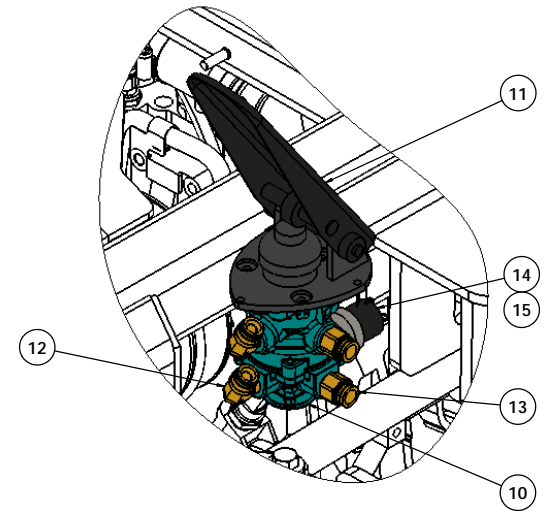

DUAL BRAKE VALVE
E-6