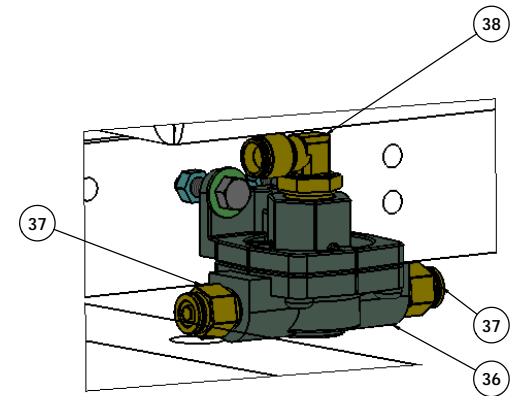

VALVE-BRAKE QUICK RELEASE
QR-1