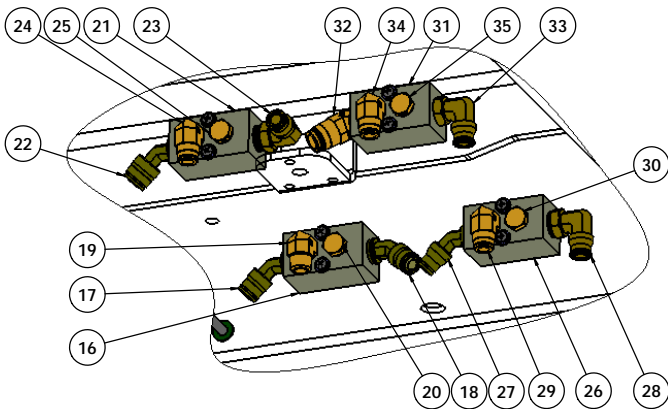

SUPPLY/DELIVERY
MANIFOLDS