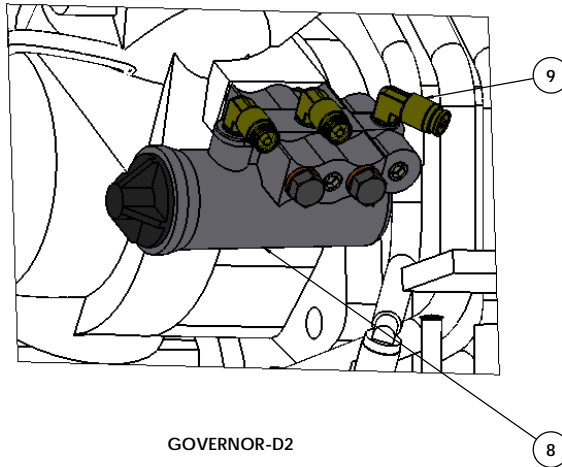

GOVERNOR-D2