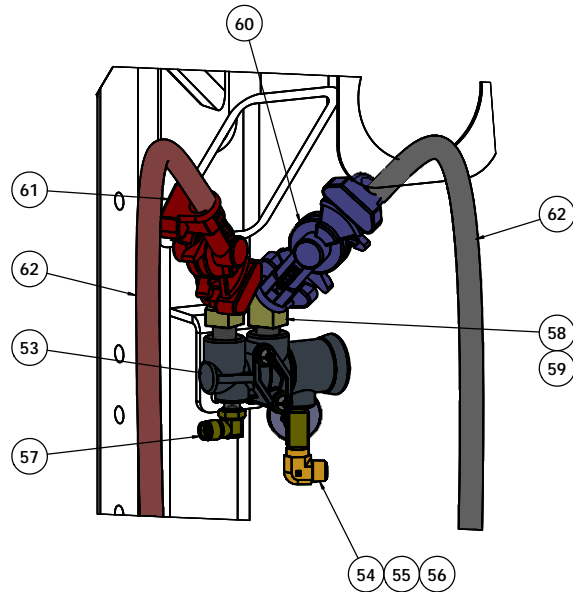

TRACTOR PROTECTION VALVE
TP-3