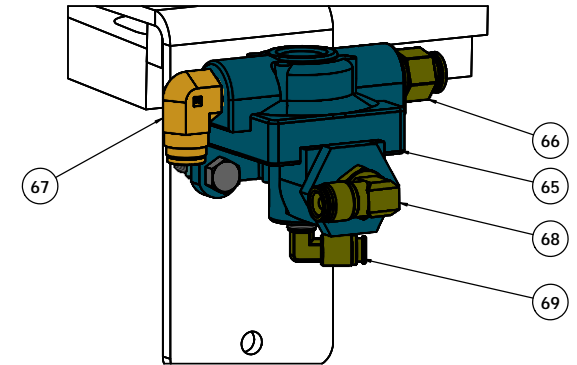

QR-1C
QUICK RELEASE