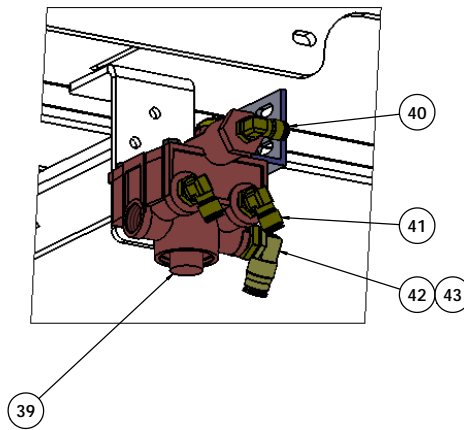

VALVE, RELAY R-14
W/BRACKET