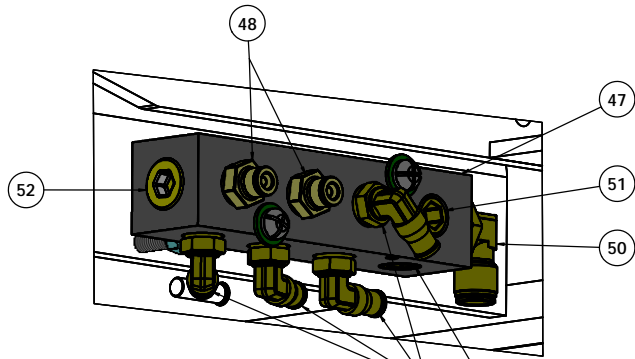

MANIFOLD, ACCESSORY
AIR ASSEMBLY