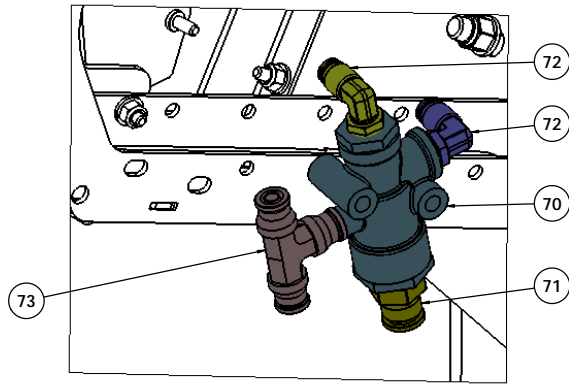

INVERSION VALVE
TR-3