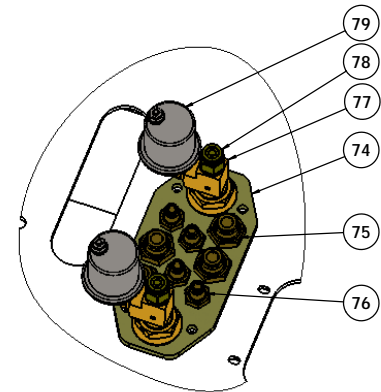

BULKHEAD PLATE
& AIR FITTINGS

REVISIONS	DATE	BY	CHKD
1	02/22/2018		
2			
3			
4			
5			
6			
7			
8			
9			
10			
11			
12			
13			
14			
15			
16			
17			
18			
19			
20			
21			
22			
23			
24			
25			
26			
27			
28			
29			
30			
31			
32			
33			
34			
35			
36			
37			
38			
39			
40			
41			
42			
43			
44			
45			
46			
47			
48			
49			
50			
51			
52			
53			
54			
55			
56			
57			
58			
59			
60			
61			
62			
63			
64			
65			
66			
67			
68			
69			
70			
71			
72			
73			
74			
75			
76			
77			
78			
79			
80			
81			
82			
83			
84			
85			
86			
87			
88			
89			
90			
91			
92			
93			
94			
95			
96			
97			
98			
99			
100