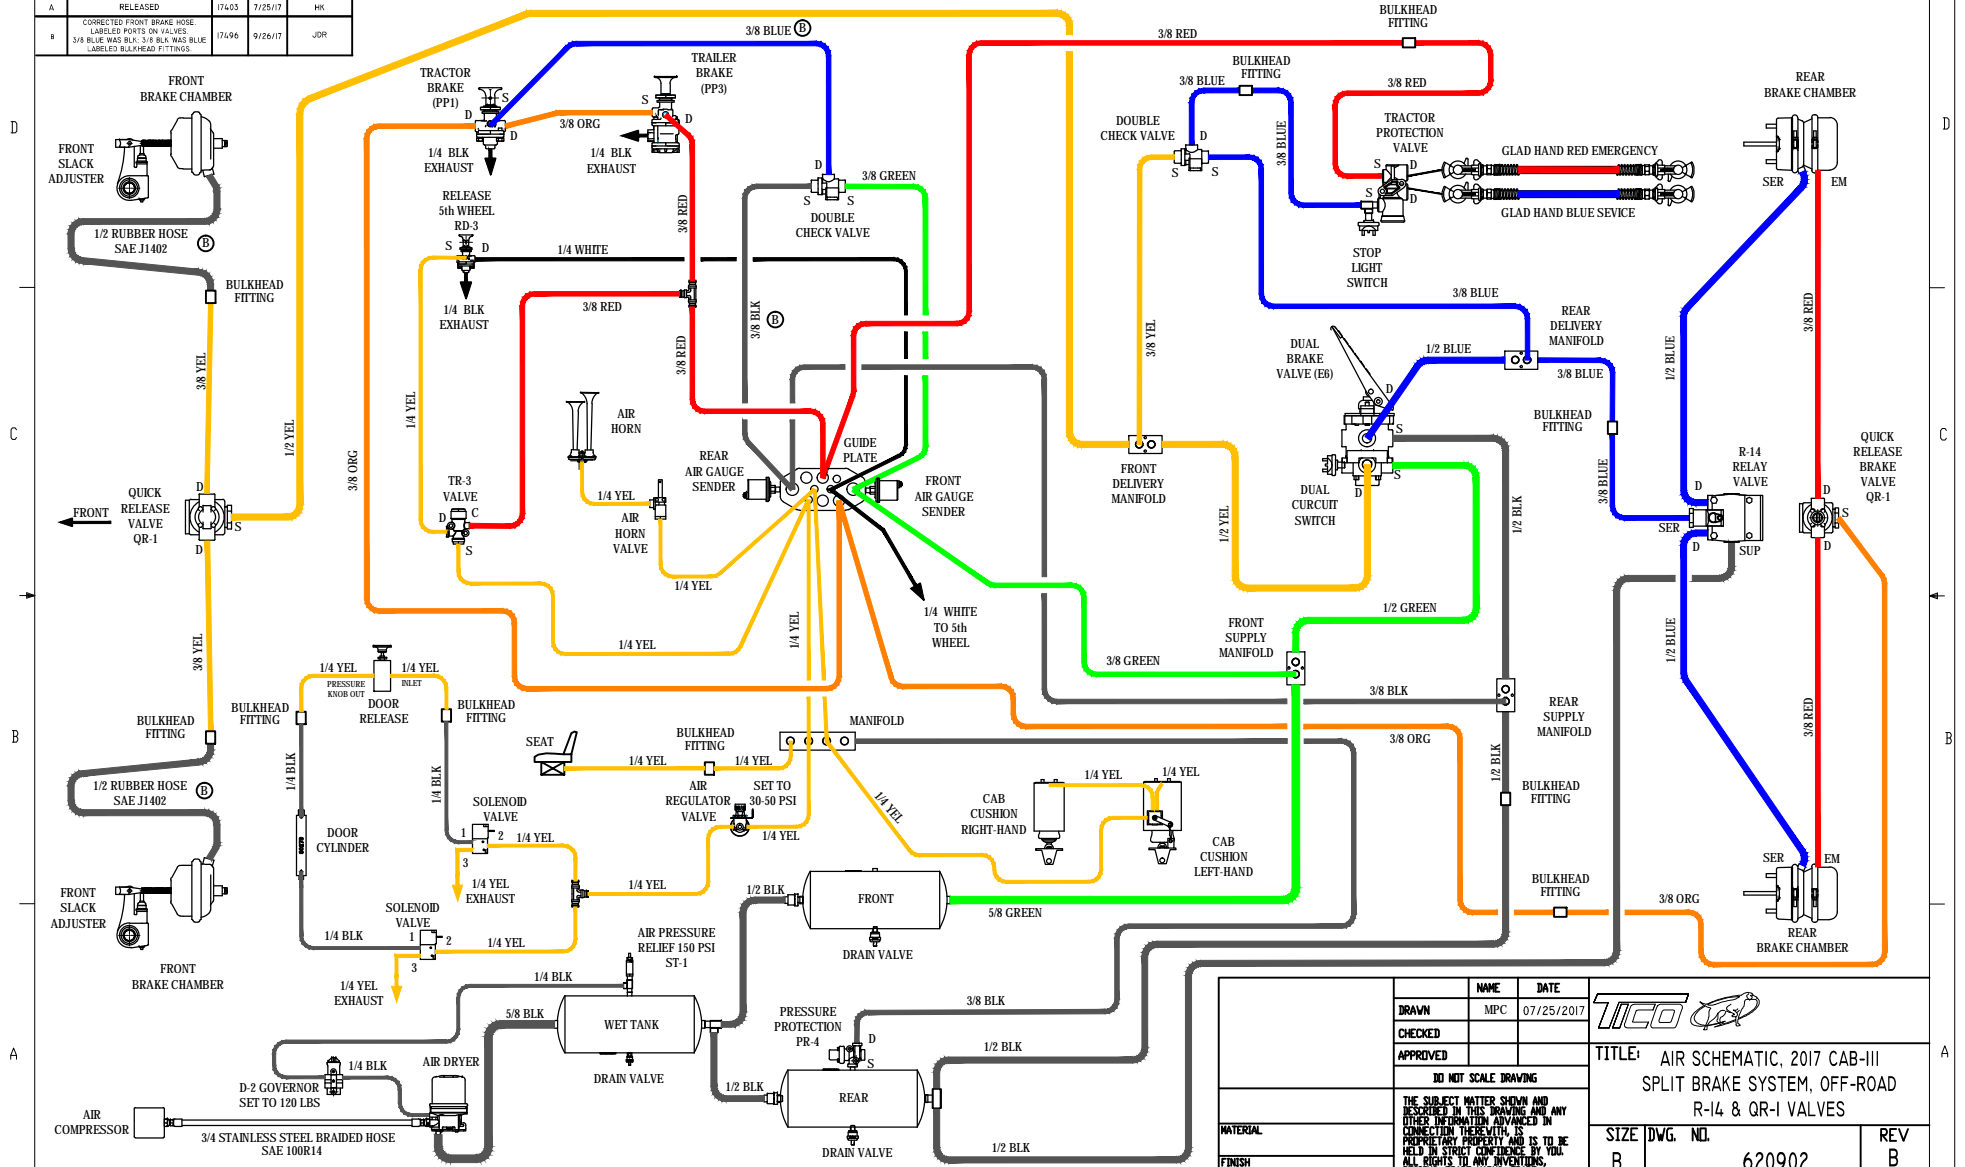

REV.	DESCRIPTION	ECN	DATE	APPROVED
A	RELEASED	17403	7/25/17	HK
B	CORRECTED FRONT BRAKE HOSE LABELLED PORTS ON VALVE 3/8 BLUE WAS BLK, 3/8 BLK WAS BLUE LABELLED BULKHEAD FITTINGS	17696	9/26/17	JDR

NAME	DATE	
DRAWN	MPC 07/25/2017	
CHECKED		
APPROVED		TITLE: AIR SCHEMATIC, 2017 CAB-III SPLIT BRAKE SYSTEM, OFF-ROAD R-14 & QR-1 VALVES
DO NOT SCALE DRAWING		
THE SUBJECT MATTER SHOWN AND DESCRIBED IN THIS DRAWING AND ANY OTHER INFORMATION ADVANCED IN CONNECTION HERewith IS PROPRIETARY PROPERTY AND IS TO BE HELD IN STRICT CONFIDENCE BY YOU. ALL RIGHTS IN ANY INVENTIONS, DESIGN, TRADE MARKS, TRADE NAMES AND COPYRIGHTS DISCLOSED ARE RESERVED TO TICO TERMINAL SERVICES, INC.		
SIZE	DWG. NO.	REV
B	620902	B
SCALE: 110	WEIGHT:	SHEET 1 OF 1