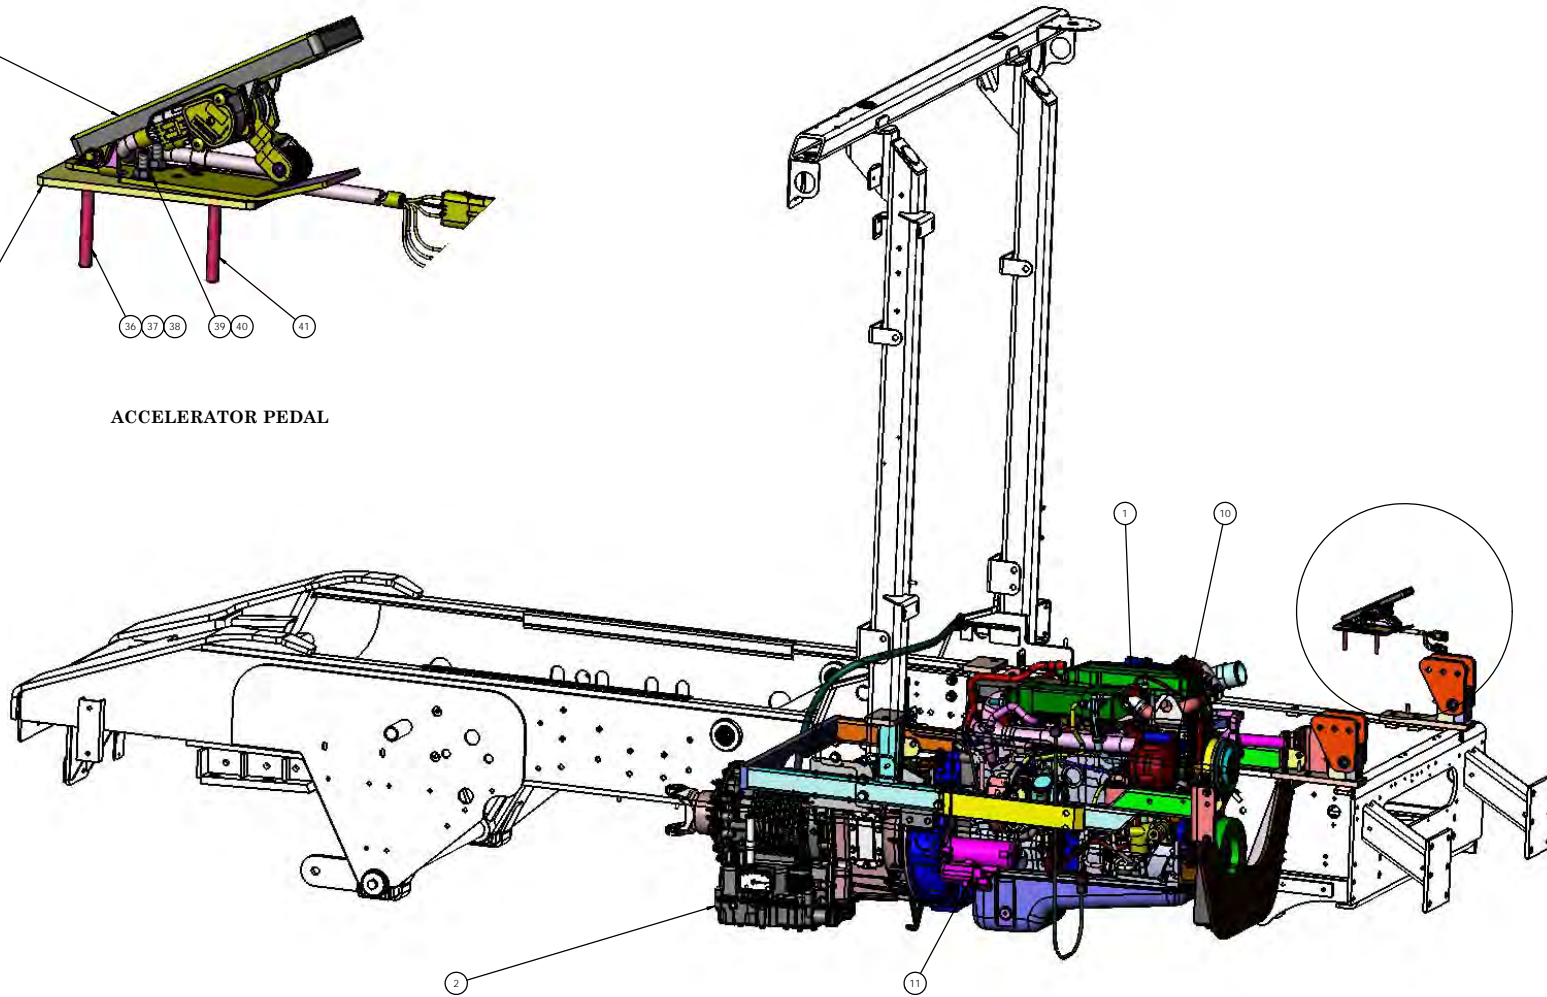

ACCELERATOR PEDAL