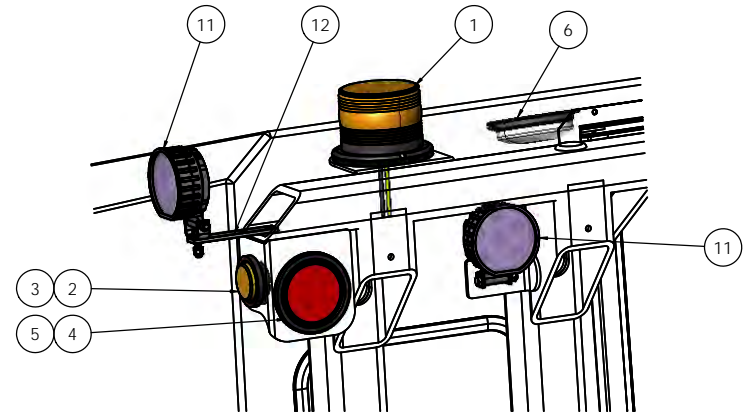

LIGHTING DETAIL