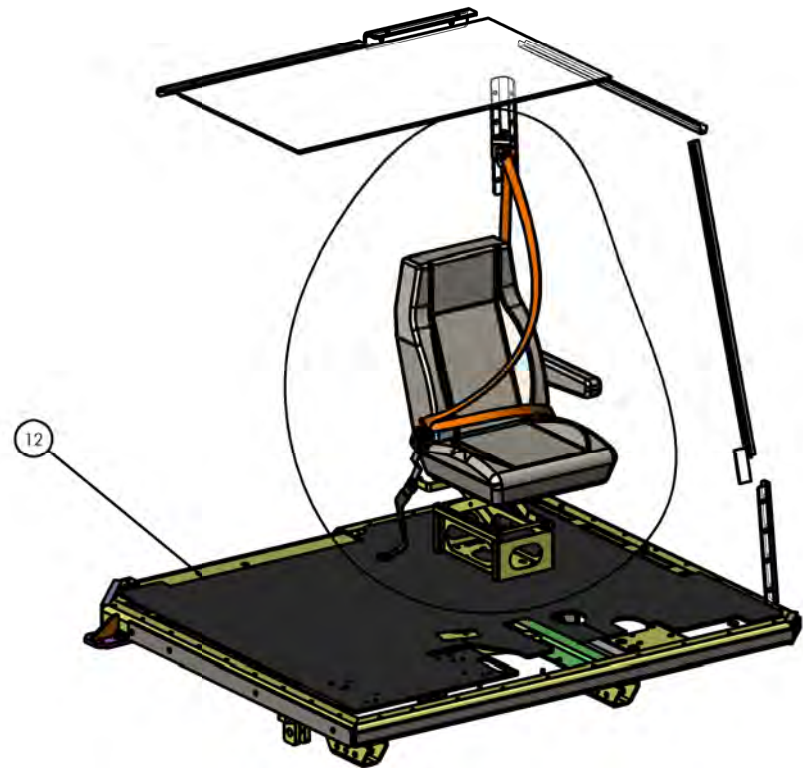

SEAT DETAIL

DIMENSIONS ARE IN INCHES		NAME	DATE	TICO MANUFACTURING 440 CYPRESS POINTE DR. ROCKDALE, IL 60438 (848) 717-2222
DRAWN	SCALE	DATE	REV	
CHECKED				TICO TITLE: SEAT, NATIONAL ENSIGN, MID BACK BLACK VINYL
ANGULAR				
FRACCTIONS				SIZE [DWG. NO.] REV D 721768-A1 1 SCALE: 1:16 WEIGHT: 1108.07 SHEET 1 OF 1