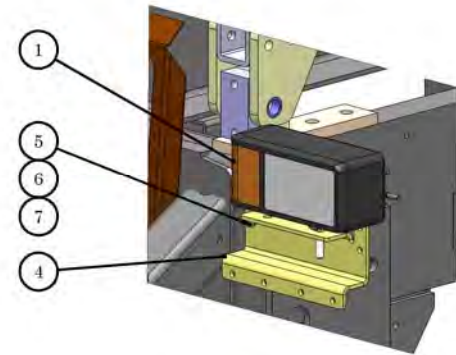

RIGHT-HAND HEADLIGHT ASSEMBLY

LEFT-HAND HEADLIGHT ASSEMBLY

CONTENTS

- PAGE 1 FRONT VIEW
- PAGE 2 REAR/INTERNAL VIEW
- PAGE 3 PARTS LIST

TRUCK TITLE: LIGHTS & MOUNTING		TCO MANUFACTURING 400 WYOMING ST. WYOMING, WY 83001-1000	
DWG. NO. D 721589-81	REV 1	SCALE: 1:30	WEIGHT: 0
SHEET 1 OF 2			