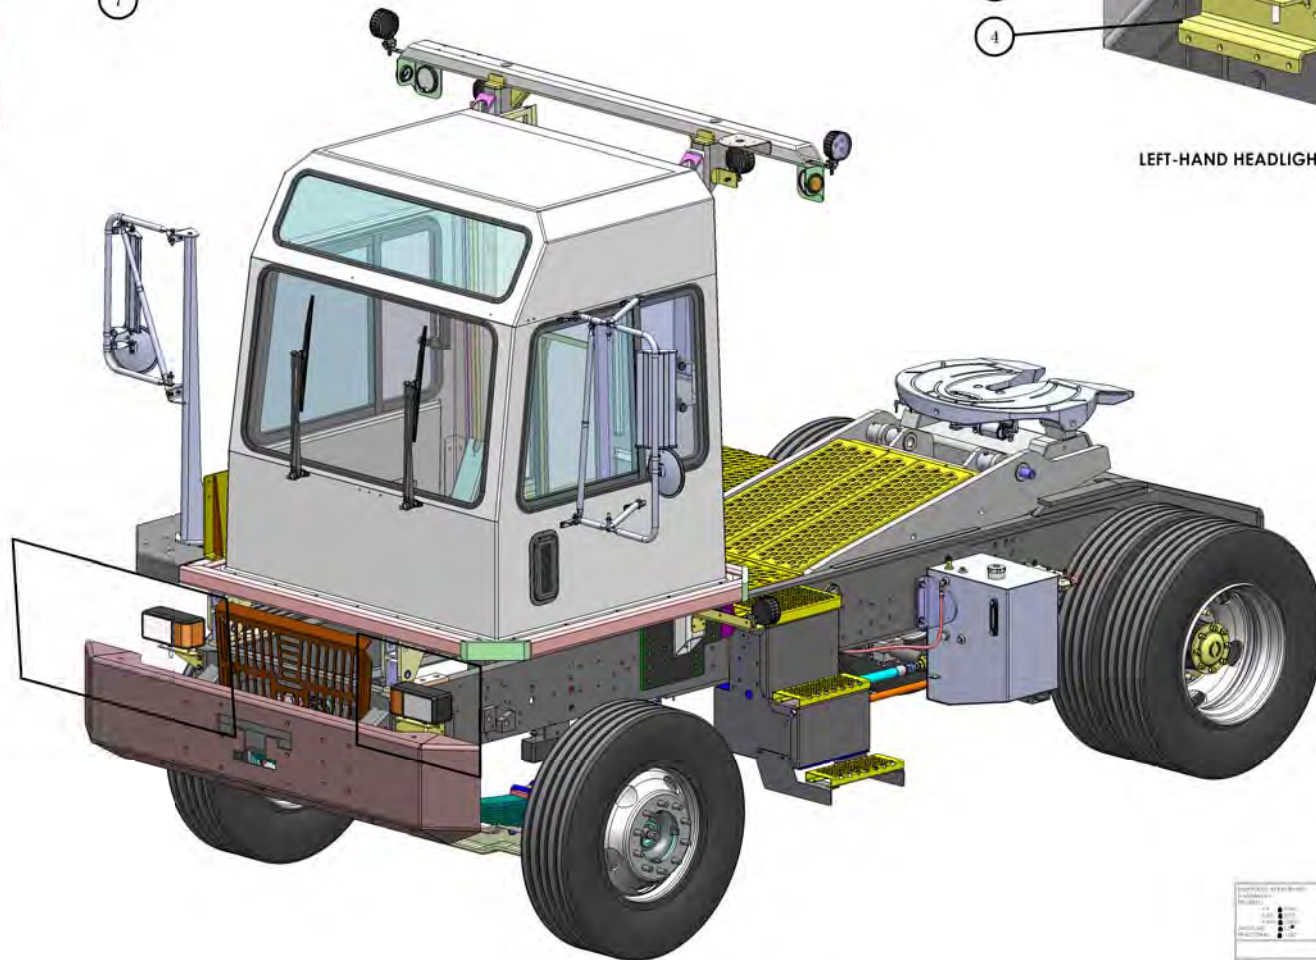

RIGHT-HAND HEADLIGHT ASSEMBLY

LEFT-HAND HEADLIGHT ASSEMBLY

CONTENTS

- PAGE 1 FRONT VIEW
- PAGE 2 REAR/INTERNAL VIEW
- PAGE 3 PARTS LIST

TRUCK TITLE: LIGHTS & MOUNTING		TCO MANUFACTURING 400 WYOMING ST. WYOMING, WY 83001-1000	
DWG. NO. D 721589-81	REV 1	SCALE: 1:30	WEIGHT: 0
SHEET 1 OF 2			