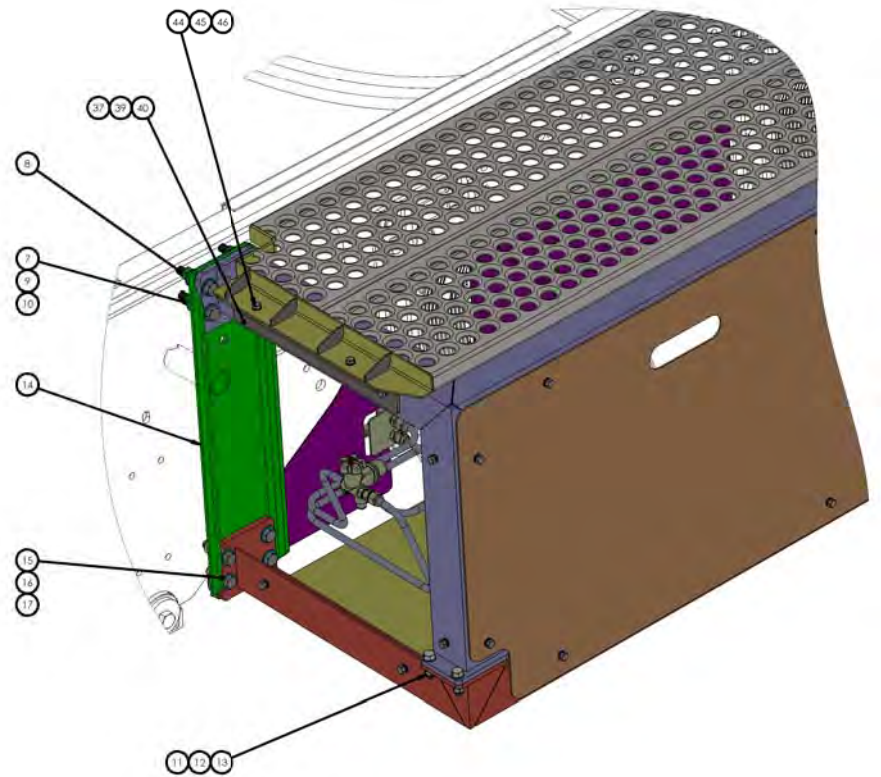

REAR QUARTER  
VIEW  
PAGE 3

FRONT QUARTER  
VIEW  
PAGE 2

APPROVED BY: _____ DESIGNED BY: _____ DRAWN BY: _____ CHECKED BY: _____ DATE: _____	TITLE: TANK GUARDS & COVERS, PSI CNO, SHORT TANK DWG. NO.: 721541-A1 SCALE: 1:30   WEIGHT: 4308.42   SHEET 1 OF 3	TCC MANUFACTURING 8801 WOODS ROAD ROCKHILL, SC 29730 803.717.2200
---	---	--

721541-A1

INSIDE COVERS & FASTENERS

REAR QUARTER VIEW  
FASTENERS AND GUARDS

REVISED BY	DATE	BY	DATE
DESIGNED BY	DATE	BY	DATE
CHECKED BY	DATE	BY	DATE
APPROVED BY	DATE	BY	DATE
PROJECT NUMBER	721541-A1		
PROJECT NAME	TANK GUARDS & COVERS, PSI-CNG, SHORT TANK		
SCALE	1:30	WEIGHT	4308.4
SHEET	3 OF 3	REV	