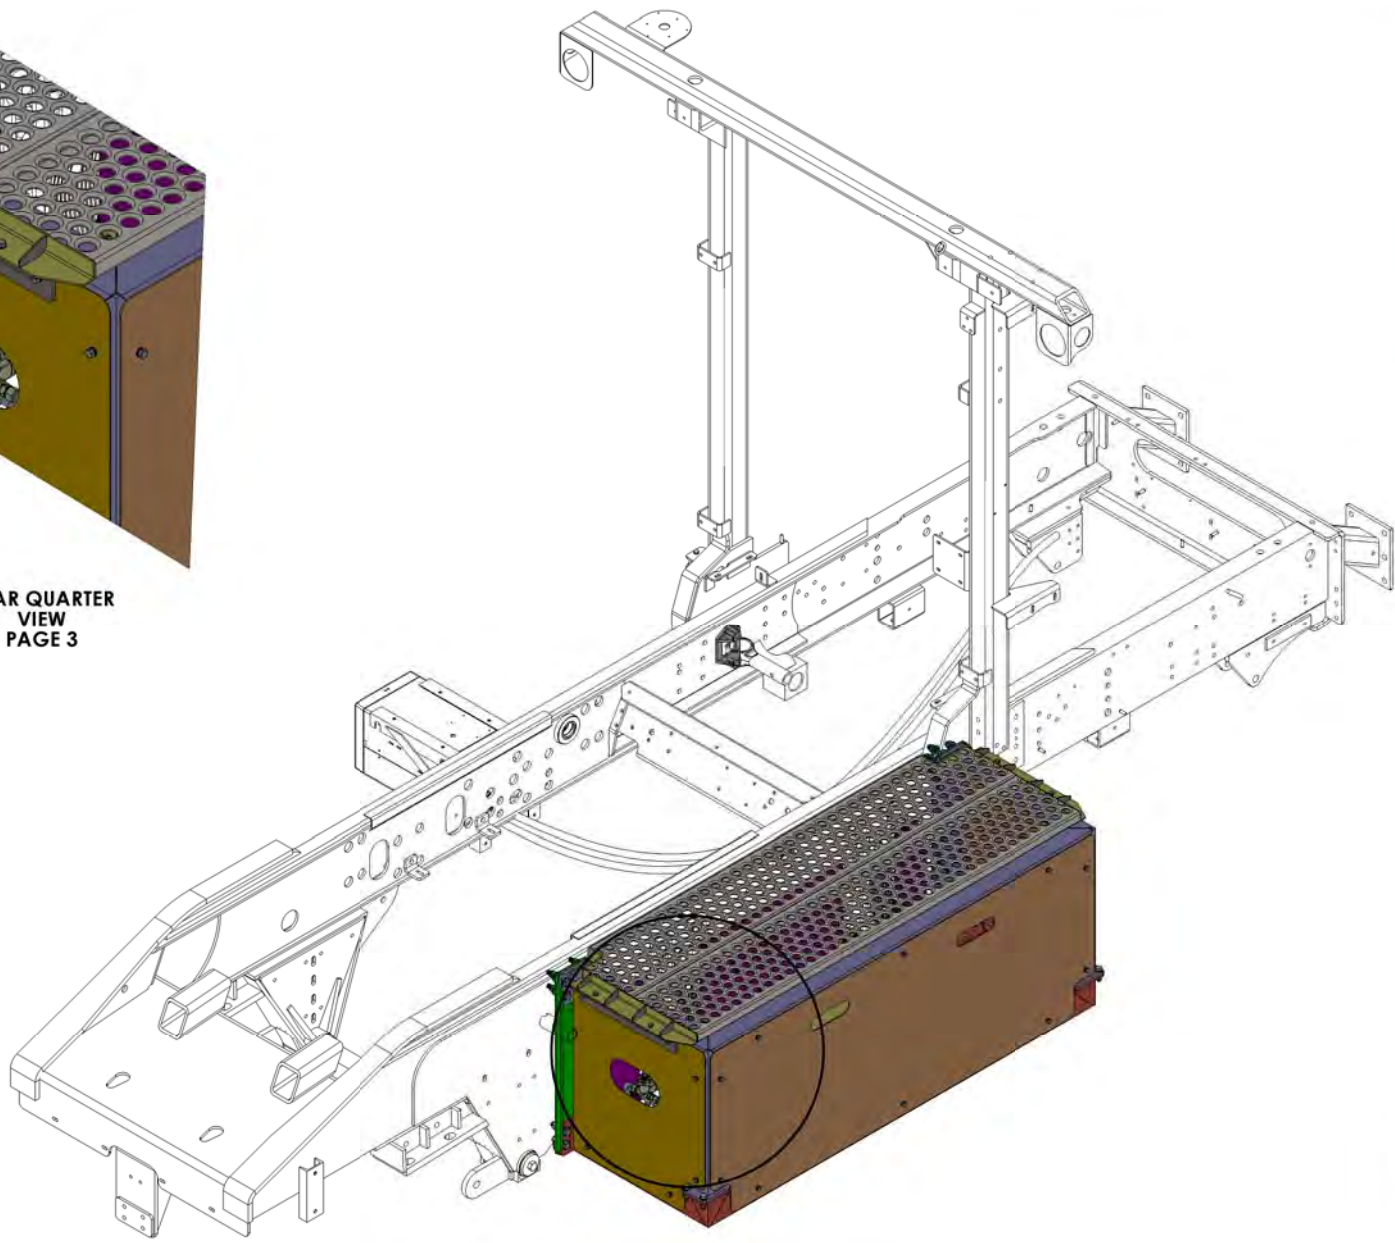

REAR QUARTER  
VIEW  
PAGE 3

FRONT QUARTER  
VIEW  
PAGE 2

APPROVED BY: _____ DESIGNED BY: _____ DRAWN BY: _____ CHECKED BY: _____ DATE: _____	TITLE: TANK GUARDS & COVERS, PSI CNO, SHORT TANK DWG. NO.: 721541-A1 SCALE: 1:30   WEIGHT: 4308.42   SHEET 1 OF 3	TCC MANUFACTURING 8801 WOODS ROAD ROCKHILL, SC 29730 803.717.2200
---	---	--

721541-A1

INSIDE COVERS & FASTENERS

REAR QUARTER VIEW  
FASTENERS AND GUARDS

REVISED BY	DATE	BY	DATE
DESIGNED BY	DATE	BY	DATE
CHECKED BY	DATE	BY	DATE
APPROVED BY	DATE	BY	DATE
PROJECT NUMBER	721541-A1		
PROJECT NAME	TANK GUARDS & COVERS, PSI-CNG, SHORT TANK		
SCALE	1:30	WEIGHT	4308.4
SHEET	3 OF 3	REV	