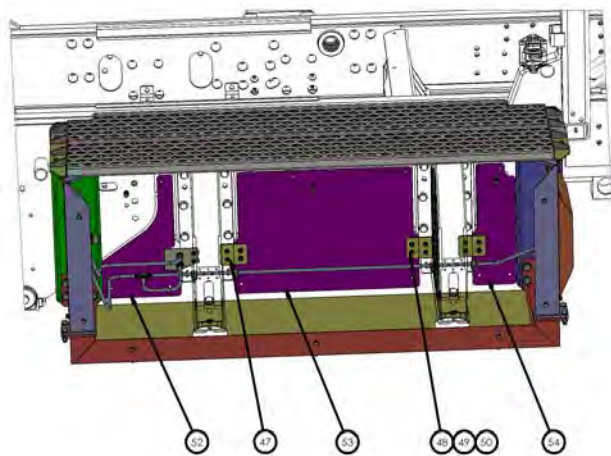

REAR QUARTER  
VIEW  
PAGE 3

FRONT QUARTER  
VIEW  
PAGE 2

APPROVED BY: _____ DESIGNED BY: _____ DRAWN BY: _____ CHECKED BY: _____ DATE: _____	TITLE: TANK GUARDS & COVERS, PSI CNO, SHORT TANK DWG. NO.: 721541-A1 SCALE: 1:30   WEIGHT: 4308.42   SHEET 1 OF 3	TCC MANUFACTURING 8801 WOODS ROAD ROCKHILL, SC 29730 803.717.2200
---	---	--

721541-A1

INSIDE COVERS & FASTENERS

REAR QUARTER VIEW  
FASTENERS AND GUARDS

REVISED BY	DATE	BY	DATE
DESIGNED BY	DATE	BY	DATE
CHECKED BY	DATE	BY	DATE
APPROVED BY	DATE	BY	DATE
PROJECT NUMBER	721541-A1		
PROJECT NAME	TANK GUARDS & COVERS, PSI-CNG, SHORT TANK		
SCALE	1:30	WEIGHT	4308.4
SHEET	3 OF 3	REV	