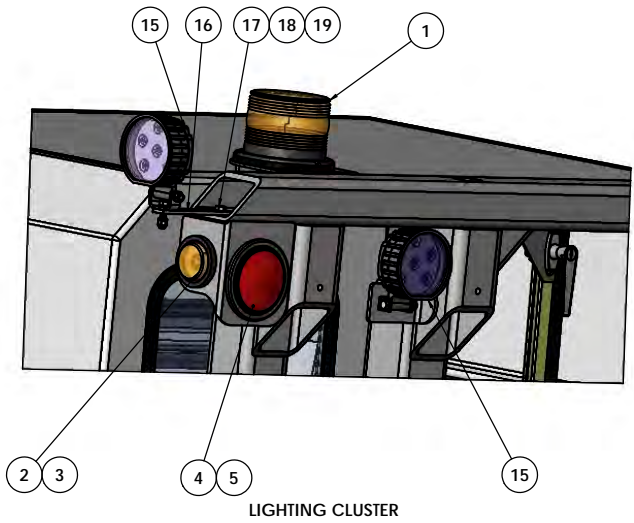

TICO/TERMINAL SERVICE
44 CYRESS ROAD DR.
ROCKLAND, SC 29782
(843) 717-2226

SCALE: 1:32 WEIGHT: 0 SHEET 2 OF 2