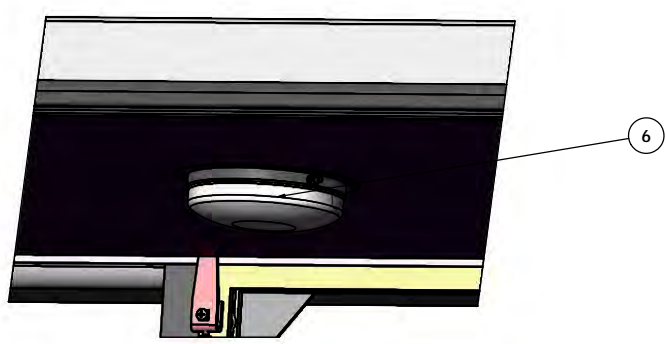

TICO/TERMINAL SERVICE
44 CYRESS ROAD DR.
ROCKLAND, SC 29782
(843) 717-2226

SCALE: 1:32 WEIGHT: 0 SHEET 2 OF 2