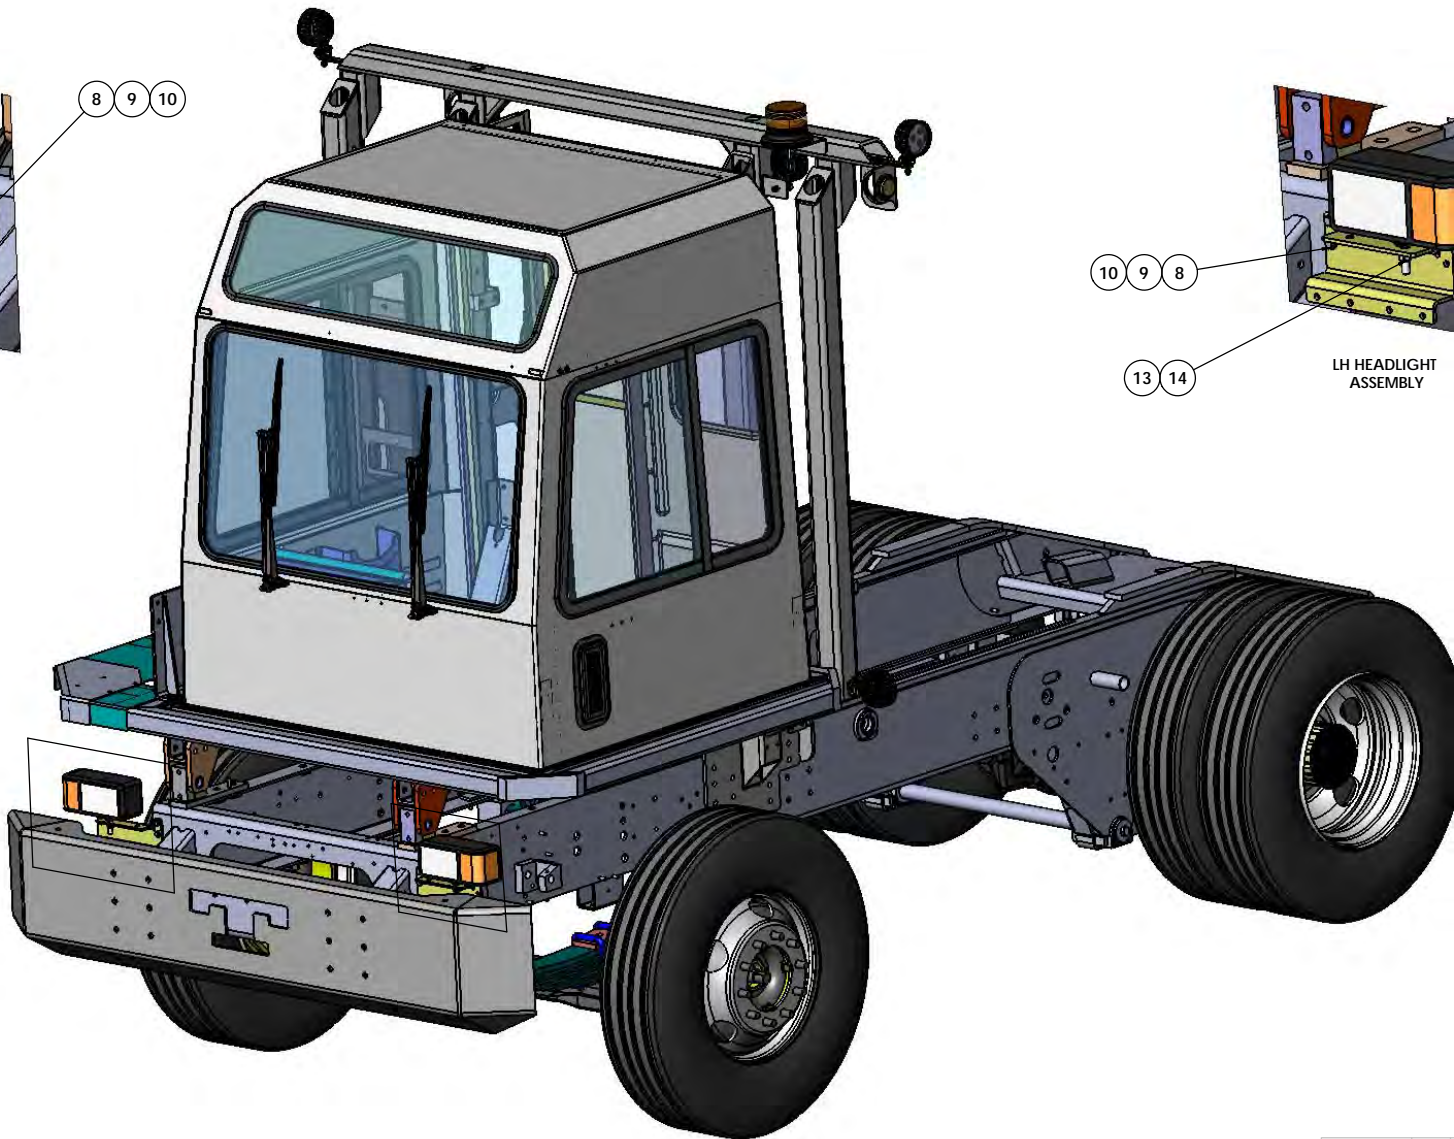

LH HEADLIGHT ASSEMBLY

LIGHTS AND MOUNTING
PAGE 1 FRONT OVERVIEW
HEADLIGHTS
PAGE 2 REAR OVERVIEW
SIDE, AND TAIL LAMPS
PAGE 3 PART LIST