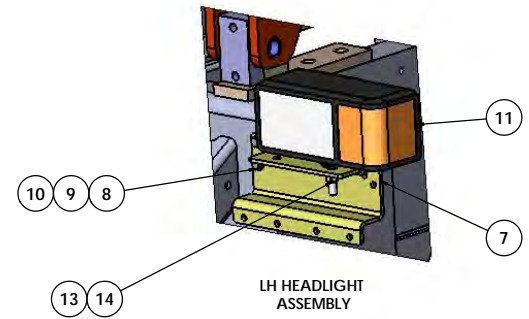

LH HEADLIGHT ASSEMBLY