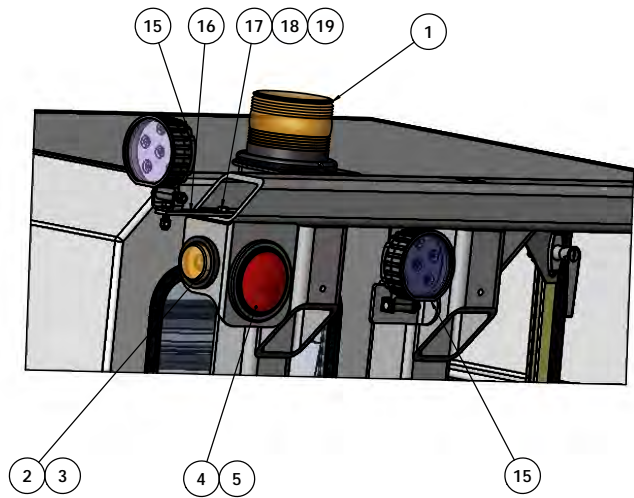

LIGHTING CLUSTER