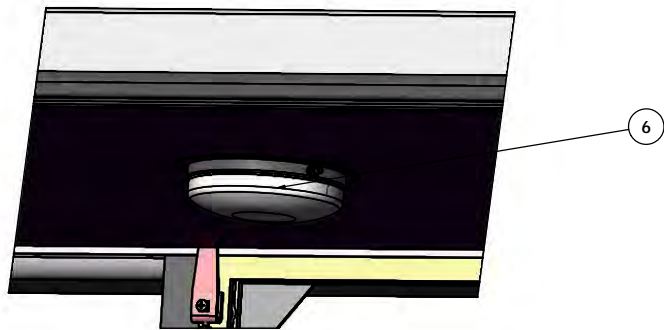

DOME LAMP

TICO/TERMINAL SERVICE	721478-A1	REV
AS CYRESS ROAD DR.		
ROSELAND, NC 27068		
(843) 717-2226		
TITLE: LIGHTS AND MOUNTING		
SCALE: 1:32	WEIGHT: 0	SHEET 2 OF 2