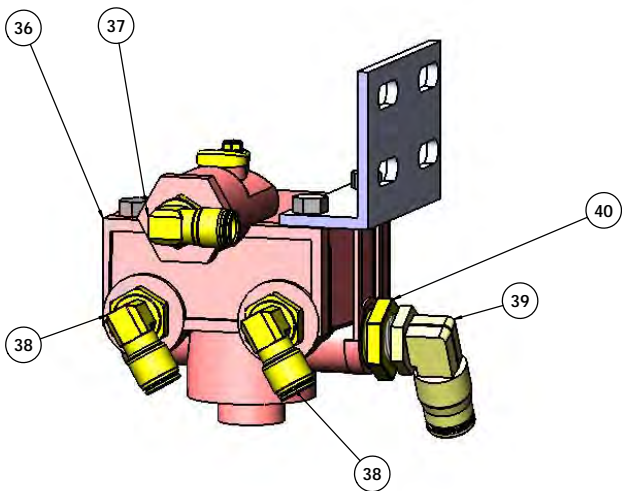

GOVERNOR-D2

BRAKE PEDAL ASSEMBLY

QR-1 QUICK RELEASE BRAKE VALVE

VALVE RELAY R-14 W/BACKET

VALVE QUICK RELEASE QR-1C

MANIFOLD ASSEMBLY AIR

REVISIONS ARE IN PINKS	ISSUED	DATE	 <small>T/C/O TERMINAL SERVICE 66 CYPRUS ROAD DR. ROCKLAND, NC 27854 (843) 717-2226</small>
BY: [Signature]	CHECKED	3/8/2016	
SCALE: 1:1	APPROVED		TITLE: AIR SYSTEM-2016, OFF ROAD, DUAL SYS, 3 TANKS
SIZE: D	DATE: 7/21/15	REV: 1	SCALE: 1:24 WEIGHT: 6356.33