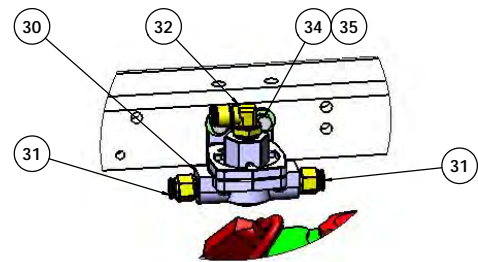

GOVERNOR-D2

BRAKE PEDAL ASSEMBLY

QR-1 QUICK RELEASE BRAKE VALVE

VALVE RELAY R-14 W/BACKET

VALVE QUICK RELEASE QR-1C

MANIFOLD ASSEMBLY AIR

REVISIONS ARE IN PINKS	ISSUED	DATE	 <small>T/C/O TERMINAL SERVICE 66 CYPRUS ROAD DR. ROCKLAND, NC 27854 (843) 717-2226</small>
BY: [Signature]	CHECKED	3/8/2016	
SCALE: 1:1	APPROVED		TITLE: AIR SYSTEM-2016, OFF ROAD, DUAL SYS, 3 TANKS
SIZE: D	DATE: 7/21/15	REV: 1	SCALE: 1:24 WEIGHT: 6356.33