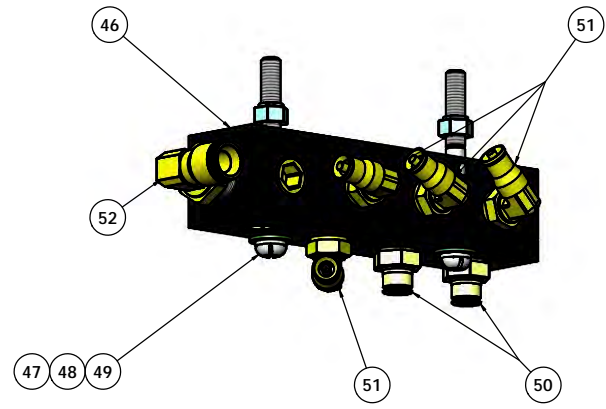

GOVERNOR-D2

BRAKE PEDAL ASSEMBLY

QR-1 QUICK RELEASE BRAKE VALVE

VALVE RELAY R-14 W/BACKET

VALVE QUICK RELEASE QR-1C

MANIFOLD ASSEMBLY AIR

REVISIONS ARE IN PINKS	ISSUED	DATE	 <small>T/C/O TERMINAL SERVICE 66 CYPRUS ROAD DR. ROCKLAND, NC 27854 (843) 717-2226</small>
BY: [Signature]	CHECKED	3/8/2016	
SCALE: 1:1	APPROVED		TITLE: AIR SYSTEM-2016, OFF ROAD, DUAL SYS, 3 TANKS
SIZE: D	DATE: 7/21/15	REV: 1	SCALE: 1:24 WEIGHT: 6356.33