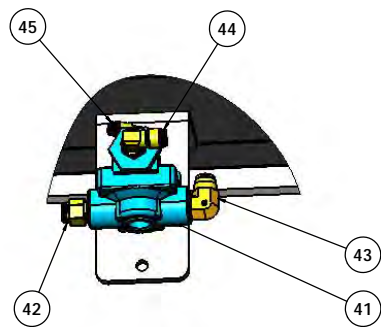

GOVERNOR-D2

BRAKE PEDAL ASSEMBLY

QR-1 QUICK RELEASE BRAKE VALVE

VALVE RELAY R-14 W/BACKET

VALVE QUICK RELEASE QR-1C

MANIFOLD ASSEMBLY AIR

REVISIONS ARE IN PINKS	ISSUED	DATE	 <small>T/C/O TERMINAL SERVICE 66 CYPRUS ROAD DR. ROCKLAND, NC 27854 (843) 717-2226</small>
BY: [Signature]	CHECKED	3/8/2016	
SCALE: 1:1	APPROVED		TITLE: AIR SYSTEM-2016, OFF ROAD, DUAL SYS, 3 TANKS
SIZE: D	DATE: 7/21/15	REV: 1	SCALE: 1:24 WEIGHT: 6356.33