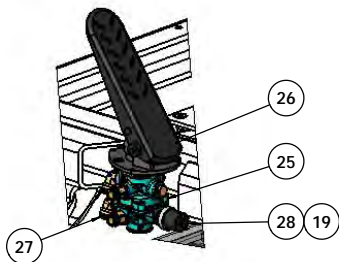

BRAKE PEDAL ASSEMBLY