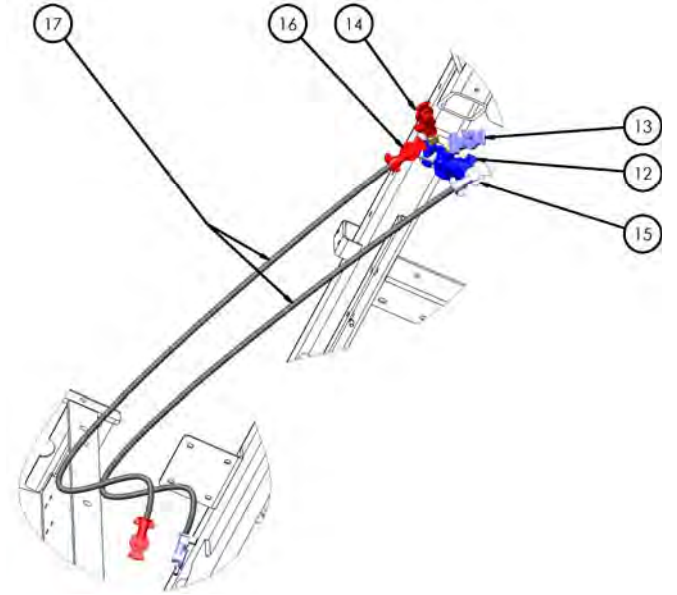

CONTRACT NUMBER: WORK ORDER: DATE: DRAWN BY: CHECKED BY: DESIGNED BY: APPROVED BY:	PART NO.: PART NAME: QUANTITY: UNIT OF MEASURE: MATERIAL: FINISH: TOLERANCES: DIMENSIONS: NOTES: REVISIONS: REVISION NO. | DATE | BY | DESCRIPTION	TITLE: AIR SYSTEM-2016, DOT-121 SHEET: D SCALE: 1:30 | WEIGHT: | SHEET 2 OF 2	COOPERATIONAL SERVICE AN-CYRESS MOUSE CRK 8435 717 2204

721221-C1