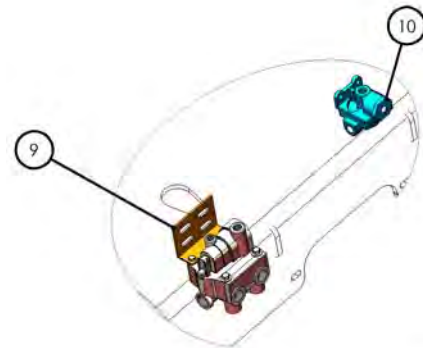

CONTRACT NUMBER: WORK ORDER: DATE: DRAWN BY: CHECKED BY: DESIGNED BY: APPROVED BY:	PART NO.: PART NAME: QUANTITY: UNIT OF MEASURE: MATERIAL: FINISH: TOLERANCES: DIMENSIONS: NOTES: REVISIONS: REVISION NO. | DATE | BY | DESCRIPTION	TITLE: AIR SYSTEM-2016, DOT-121 SHEET: D SCALE: 1:30 | WEIGHT: | SHEET 2 OF 2	COOPERATIONAL SERVICE AN-CYRESS MOUSE CRK 8435 717 2204

721221-C1