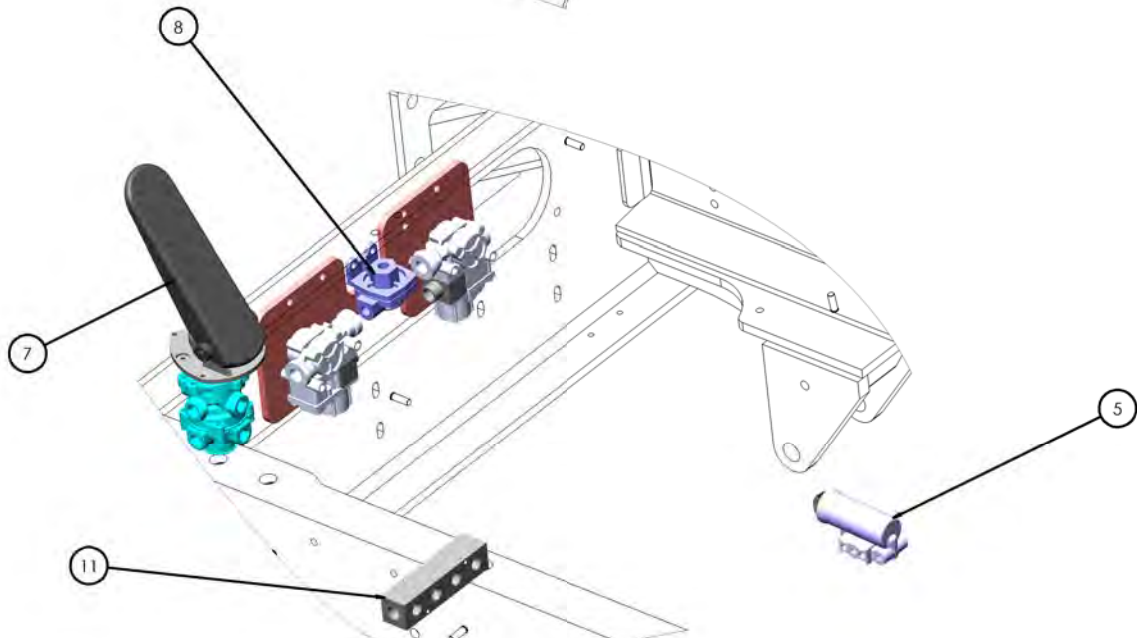

CONTRACT NUMBER: WORK ORDER: DATE: DRAWN BY: CHECKED BY: DESIGNED BY: APPROVED BY:	PART NO.: PART NAME: QUANTITY: UNIT OF MEASURE: MATERIAL: FINISH: TOLERANCES: DIMENSIONS: NOTES: REVISIONS: REVISION NO. | DATE | BY | DESCRIPTION	TITLE: AIR SYSTEM-2016, DOT-121 SHEET: D SCALE: 1:30 | WEIGHT: | SHEET 2 OF 2	COOPERATIONAL SERVICE AN-CYRESS MOUSE CRK 8435 717 2204

721221-C1