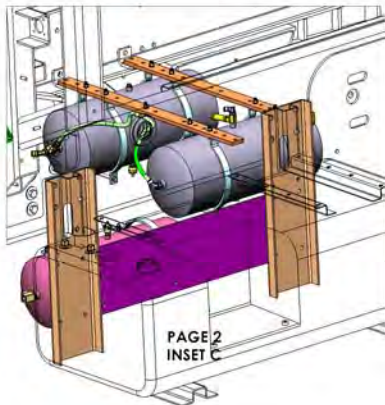

PAGE 2
INSET C