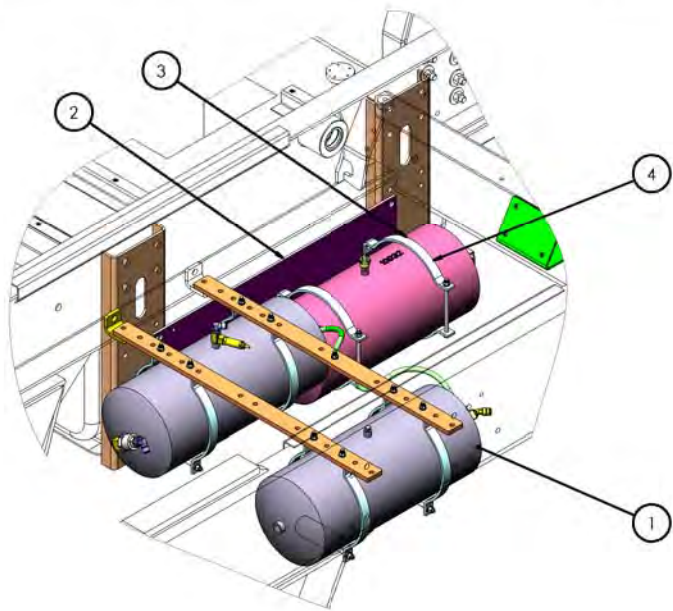

PAGE 2
INSET A

PAGE 2 INSET D

PAGE 2
INSET B

PAGE 2
INSET C

DESIGNED BY: B. H. BROWN	NAME	DATE	TICCO/TERMINAL SERVICE AIR SYSTEMS, INC. 8445 717 2004
DRAWN: MAL	3/22/2017		
CHECKED:			TITLE: AIR SYSTEM, 2016, DOT-121
ANGULAR DIMENSIONS:	DO NOT SCALE DRAWING		
ASSEMBLY SEQUENCE: 1 TO 10	THE SUBJECT MATTER SHOWN AND DESCRIBED IN THIS DRAWING AND ANY OTHER INFORMATION IS TO BE USED ONLY FOR THE PURPOSES SPECIFIED HEREIN. IT IS NOT TO BE USED FOR ANY OTHER PURPOSES WITHOUT THE WRITTEN CONSENT OF TICCO/TERMINAL SERVICE, INC.		
REVISION:			SHEET 1 OF 2
SCALE: 1:32	WEIGHT:		

721211-C1

CONTRACT NUMBER: WORK ORDER: DATE: DRAWN BY: CHECKED BY: DESIGNED BY: APPROVED BY:	PART NO.: PART NAME: QUANTITY: UNIT OF MEASURE: MATERIAL: FINISH: TOLERANCES: DIMENSIONS: NOTES: REVISIONS: REVISION NO. DATE BY DESCRIPTION	TITLE: AIR SYSTEM-2016, DOT-121 SHEET: D SCALE: 1:30 WEIGHT: SHEET 2 OF 2	COOPERATIONAL SERVICE AN-CYRESS MOUSE CRK 8435 717 2204
--	--	---	---