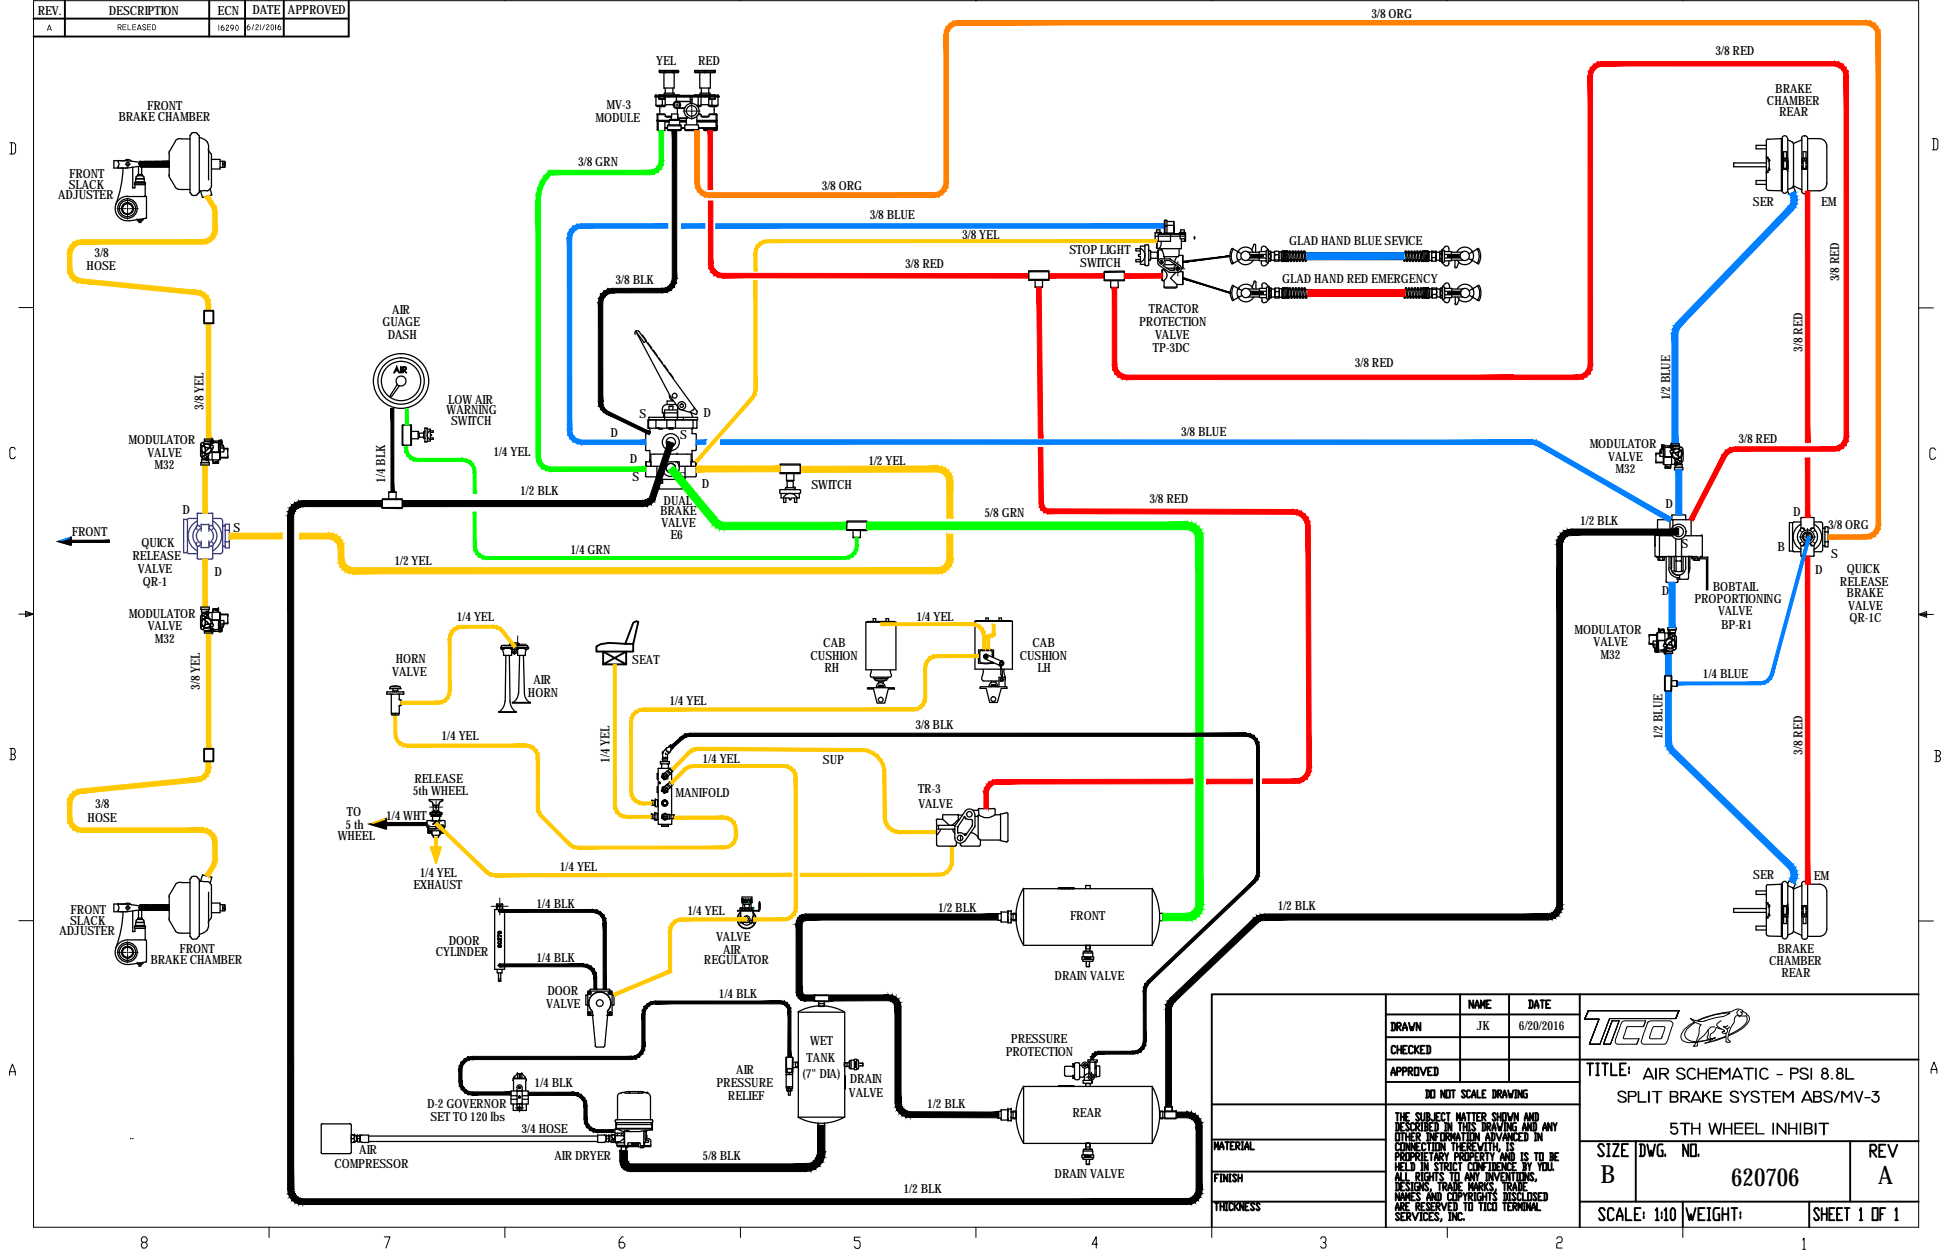

REV.	DESCRIPTION	ECN	DATE	APPROVED
A	RELEASED		16290 6/21/2016	

	NAME	DATE
DRAWN	JK	6/20/2016
CHECKED		
APPROVED		

DO NOT SCALE DRAWING

THE SUBJECT MATTER SHOWN AND DESCRIBED IN THIS DRAWING AND ANY OTHER INFORMATION ADVANCED IN CONNECTION THEREWITH IS PROPRIETARY PROPERTY AND IS TO BE HELD IN STRICT CONFIDENCE BY YOU. ALL RIGHTS TO ANY INVENTIONS, DESIGN, TRADE MARKS, TRADE NAMES AND COPYRIGHTS DISCLOSED ARE RESERVED TO TIGI TERMINAL SERVICES, INC.

TIGI	
TITLE: AIR SCHEMATIC - PSI 8.8L SPLIT BRAKE SYSTEM ABS/MV-3	
5TH WHEEL INHIBIT	
SIZE DWG. NDL	REV
B	A
SCALE: 1:10	WEIGHT:
SHEET 1 OF 1