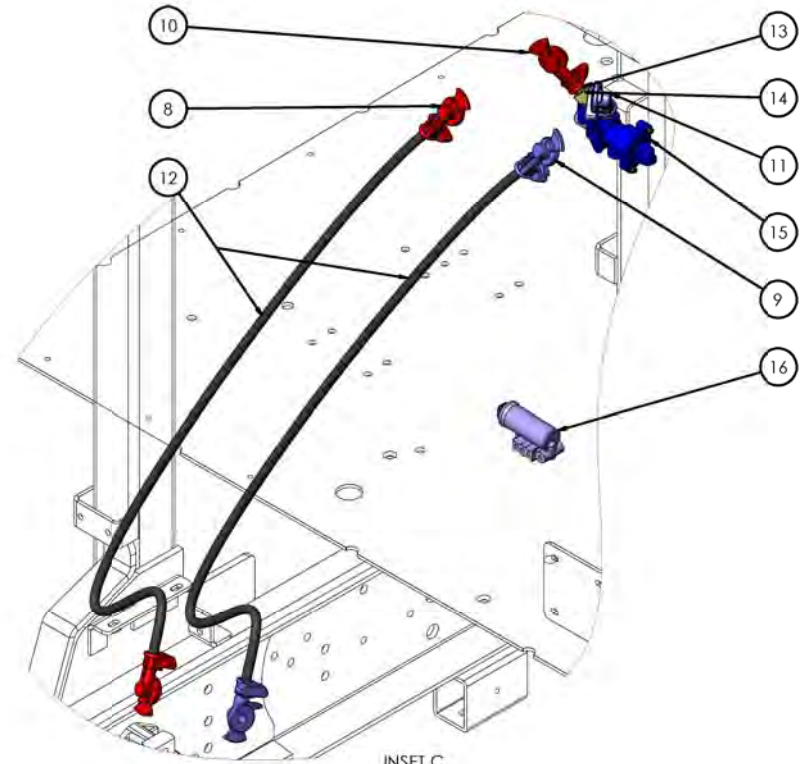

INSET C

APPROVED BY: _____ DESIGNED BY: _____ DRAWN BY: _____ CHECKED BY: _____ DATE: _____ SCALE: 1:30 WEIGHT: 4508.88 SHEET 1 OF 1	TITLE: ASSEMBLY, AIR SYSTEM 20' 6" PSI 8.8L, 3 TANK REV: D DWG. NO.: 721350-C1 page2	721350-C1 page2