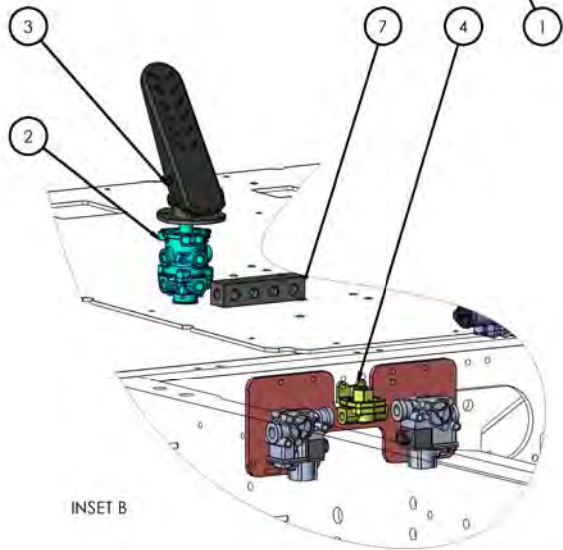

INSET B

APPROVED BY: _____ DESIGNED BY: _____ DRAWN BY: _____ CHECKED BY: _____ DATE: _____ SCALE: 1:30 WEIGHT: 4508.88 SHEET 1 OF 1	TITLE: ASSEMBLY, AIR SYSTEM 20' 6" PSI 8.8L, 3 TANK REV: D DWG. NO.: 721350-C1 page2	721350-C1 page2