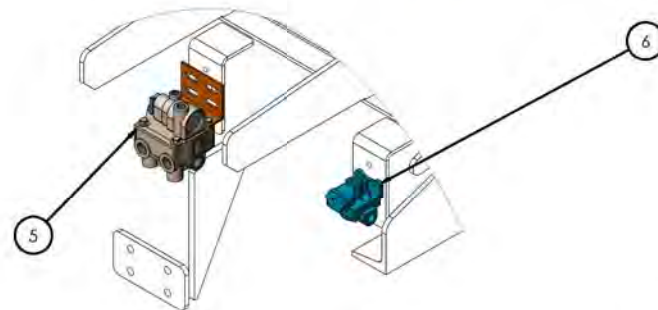

INSET A

INSET B

INSET C

INSET D

APPROVED BY: _____ DESIGNED BY: _____ DRAWN BY: _____ CHECKED BY: _____ DATE: _____ SCALE: 1:30 WEIGHT: 4508.88 SHEET 1 OF 1	TITLE: ASSEMBLY, AIR SYSTEM 20' 6" PSI 8.8L, 3 TANK REV: D DWG. NO.: 721350-C1 page2	721350-C1 page2
---	---	-----------------