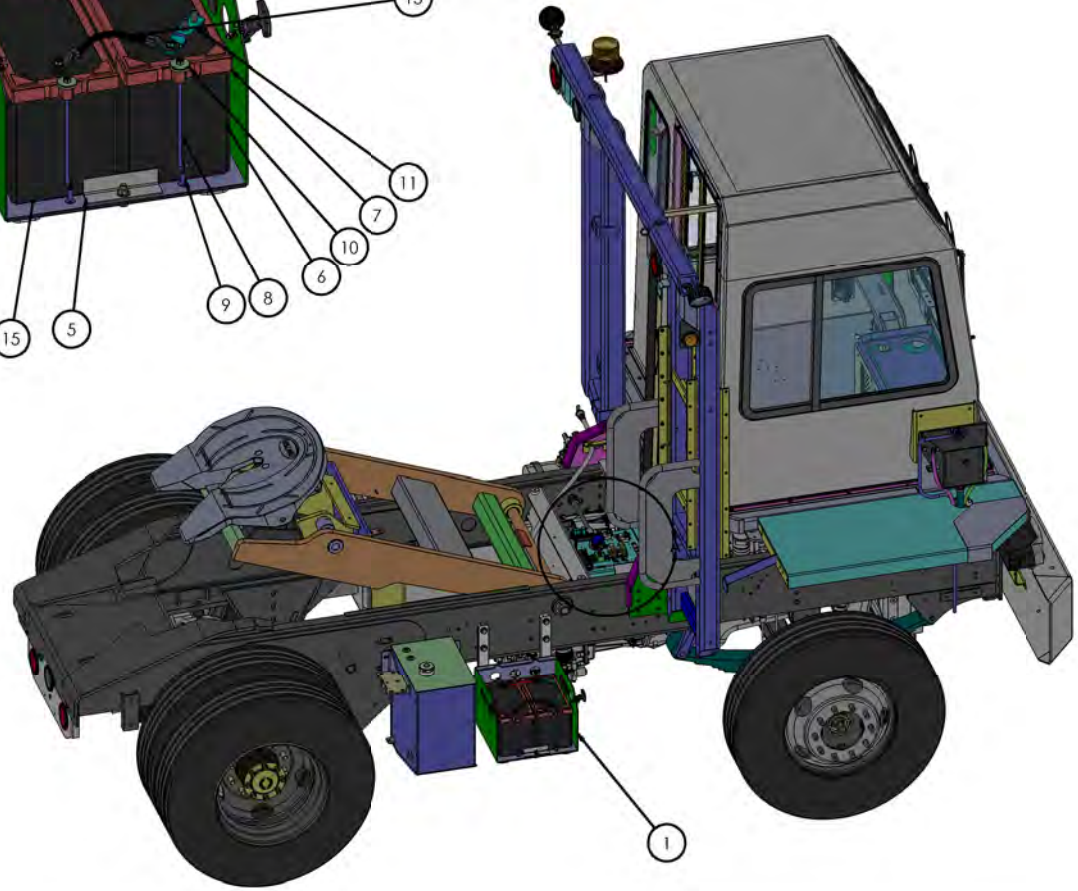

ELECTRIC HORN