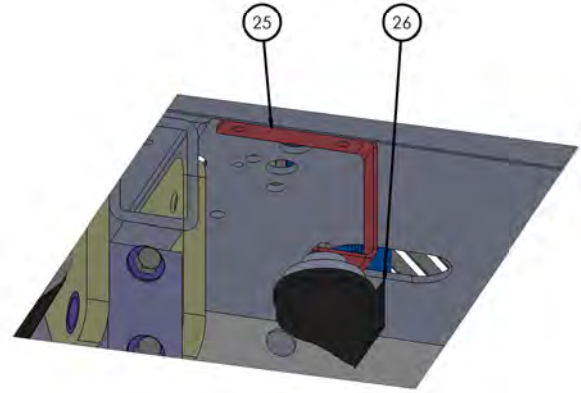

ELECTRIC HORN