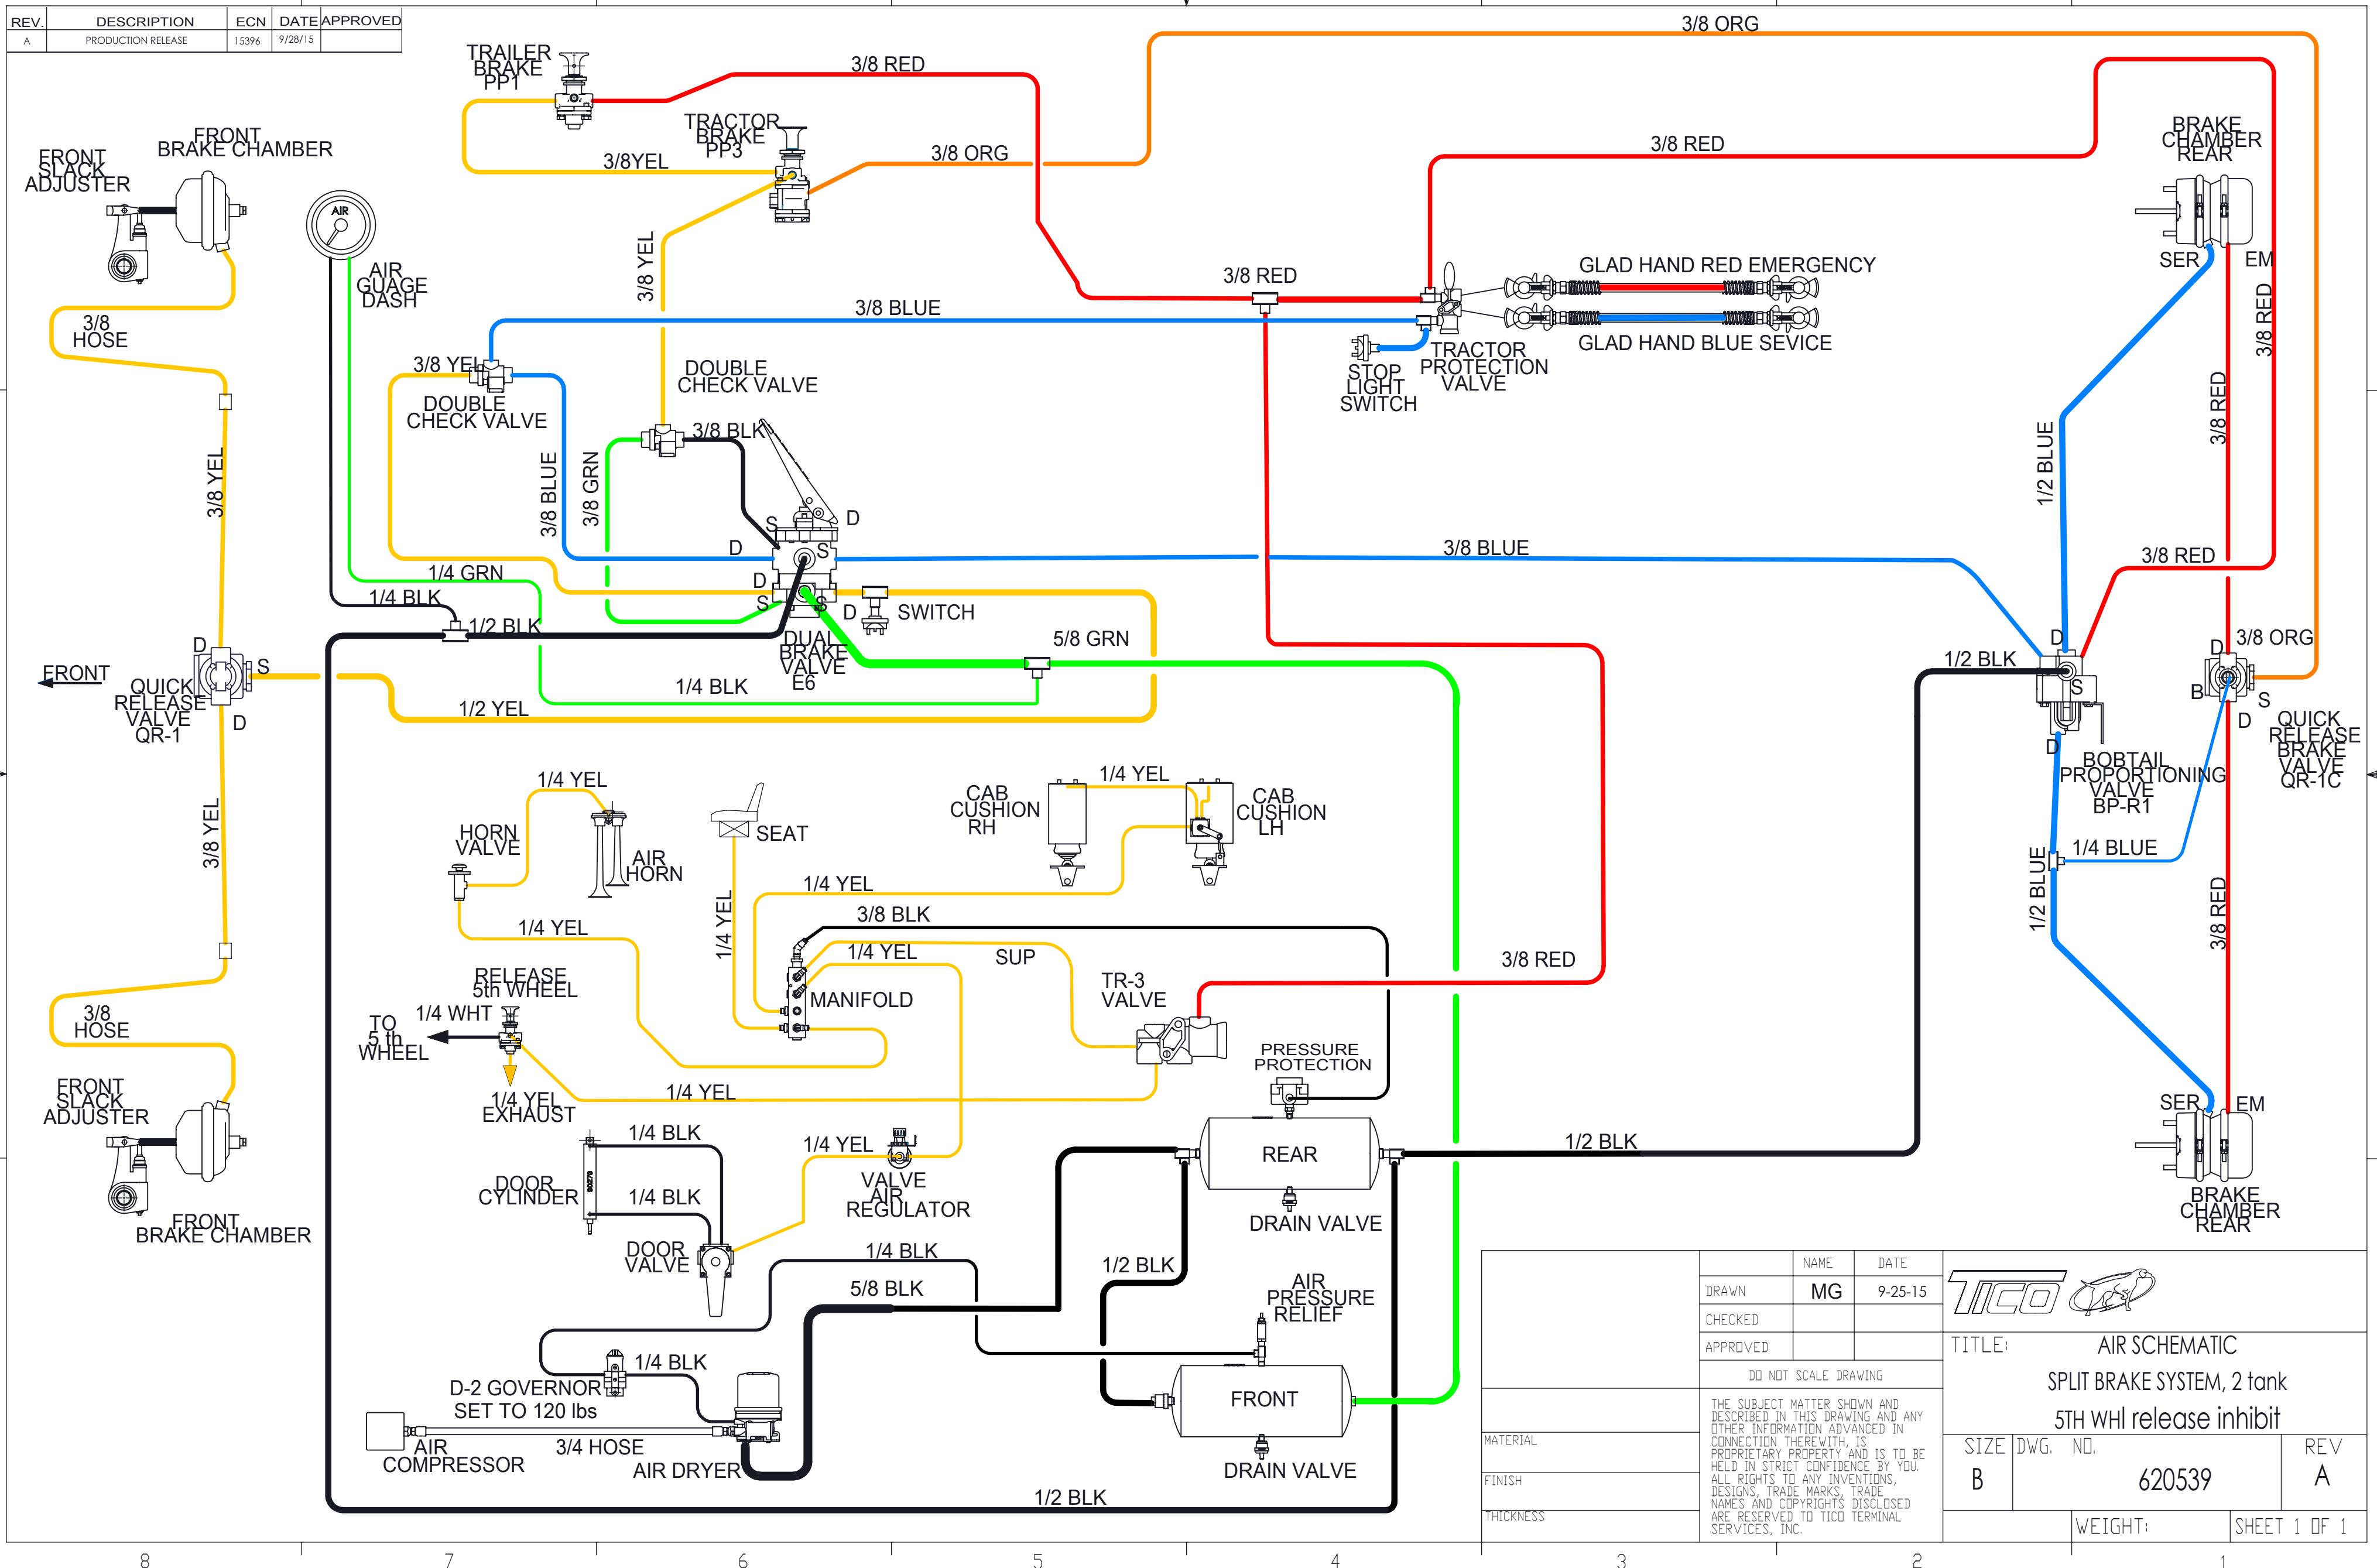

REV.	DESCRIPTION	ECN	DATE	APPROVED
A	PRODUCTION RELEASE	15396	9/28/15	

MATERIAL	NAME	DATE			
	DRAWN	MG		9-25-15	
	CHECKED				
	APPROVED				
DO NOT SCALE DRAWING			TITLE:		
THE SUBJECT MATTER SHOWN AND DESCRIBED IN THIS DRAWING AND ANY OTHER INFORMATION ADVANCED IN CONNECTION THEREWITH IS PROPRIETARY PROPERTY AND IS TO BE HELD IN STRICT CONFIDENCE BY YOU. ALL RIGHTS TO ANY INVENTIONS, DESIGNS, TRADE MARKS, TRADE NAMES AND COPYRIGHTS DISCLOSED ARE RESERVED TO TICO TERMINAL SERVICES, INC.			AIR SCHEMATIC SPLIT BRAKE SYSTEM, 2 tank 5TH WHL release inhibit		
			SIZE	DWG. NO.	REV
B		620539	A		
THICKNESS			WEIGHT:	SHEET 1 OF 1