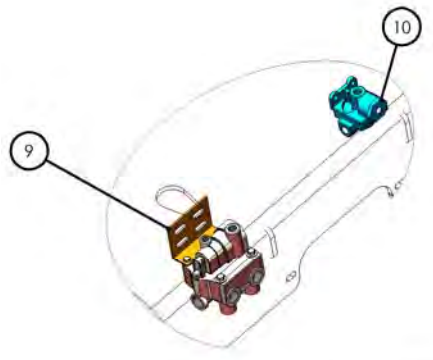

DESIGNED BY: _____ DRAWN BY: _____ CHECKED BY: _____ APPROVED BY: _____ DATE: _____	PART NO.: _____ QTY: _____ UNIT: _____ MATERIAL: _____ FINISH: _____ TOLERANCES: _____ DIMENSIONS: _____ WEIGHT: _____ REFERENCE: _____	TITLE: AIR SYSTEM-2016, DOT-121 SHEET: D SCALE: 1:30 WEIGHT: _____	TITLE: AIR SYSTEM-2016, DOT-121 SHEET: 721221-C1 SCALE: 1:30 WEIGHT: _____ REV: _____ SHEET 2 OF 2

721221-C1