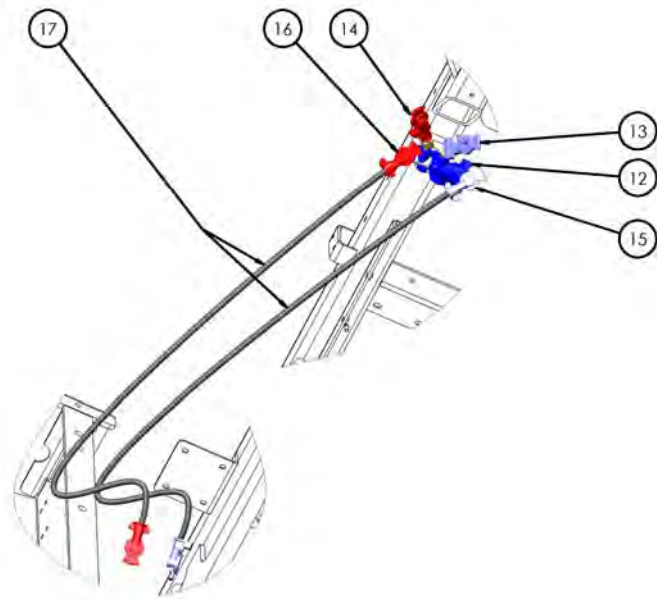

PAGE 2
INSET A

PAGE 2
INSET B

PAGE 2
INSET C

PAGE 2 INSET D

DESIGNED BY: B. H. BROWN	NAME	DATE	TICO TERMINAL SERVICE 400 CLEVELAND AVENUE, SUITE 200 BOSTON, MA 02118-1000 (617) 552-1000
DRAWN: MAL	3/22/2017		
CHECKED:			TITLE: AIR SYSTEM, 2016, DOT-121
ANGULAR TOLERANCE:	DO NOT SCALE DRAWING		
ASSEMBLY GEOMETRIC TOLERANCES AND SURFACE FINISH:	THE SUBJECT MATTER herein AND HEREIN IS THE PROPERTY OF TICCO AND IS TO BE KEPT IN CONFIDENTIALITY TO BE USED ONLY FOR THE PURPOSES AND IN ACCORDANCE WITH THE TERMS AND CONDITIONS OF THE LICENSING AGREEMENT.		SHEET NO. 721211-C1 REV
REVISION:			SCALE: 1:32 WEIGHT: SHEET 1 OF 2

721211-C1

DESIGNED BY: _____ DRAWN BY: _____ CHECKED BY: _____ APPROVED BY: _____ DATE: _____	PART NO.: _____ QTY: _____ UNIT: _____ MATERIAL: _____ FINISH: _____ TOLERANCES: _____ DIMENSIONS: _____ WEIGHT: _____ REFERENCE: _____	TITLE: AIR SYSTEM-2016, DOT-121 SHEET: D SCALE: 1:30 WEIGHT: _____	TITLE: AIR SYSTEM-2016, DOT-121 SHEET: 721221-C1 SCALE: 1:30 WEIGHT: _____ REV: _____ SHEET 2 OF 2
---	---	---	---