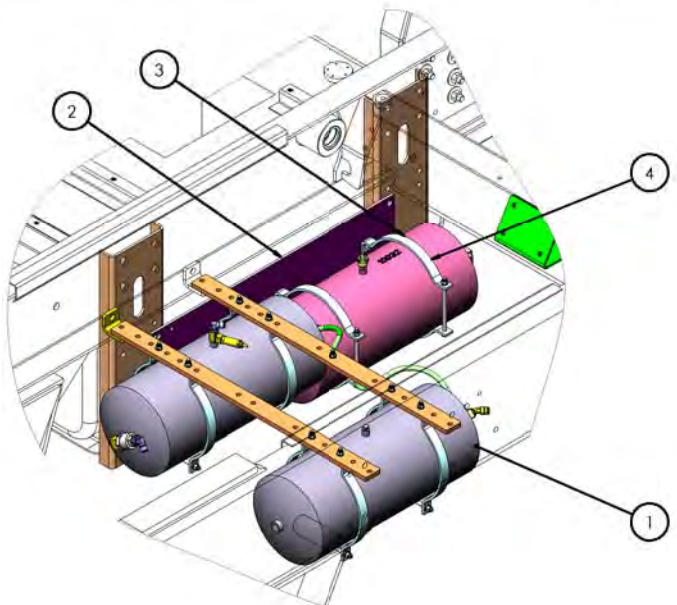

PAGE 2
INSET A

PAGE 2
INSET B

PAGE 2
INSET C

PAGE 2 INSET D

DESIGNED BY: B. H. BROWN	NAME	DATE	TICO TERMINAL SERVICE 400 CLEVELAND AVENUE, SUITE 200 BOSTON, MA 02118-1000 (617) 552-1000
DRAWN: MAL	3/22/2017		
CHECKED:			TITLE: AIR SYSTEM, 2016, DOT-121
ANGULAR TOLERANCE:	DO NOT SCALE DRAWING		
ASSEMBLY GEOMETRIC TOLERANCES AND SURFACE FINISH:	THE SUBJECT MATTER herein AND HEREIN IS THE PROPERTY OF TICCO AND IS TO BE KEPT IN CONFIDENTIALITY TO BE USED ONLY FOR THE PURPOSES AND IN ACCORDANCE WITH THE TERMS AND CONDITIONS OF THE LICENSING AGREEMENT.		SHEET NO. 721211-C1 REV
REVISION:			SCALE: 1:32 WEIGHT: SHEET 1 OF 2

721211-C1

DESIGNED BY: _____ DRAWN BY: _____ CHECKED BY: _____ APPROVED BY: _____ DATE: _____	PART NO.: _____ QTY: _____ UNIT: _____ MATERIAL: _____ FINISH: _____ TOLERANCES: _____ DIMENSIONS: _____ WEIGHT: _____ REFERENCE: _____	TITLE: AIR SYSTEM-2016, DOT-121 SHEET: D SCALE: 1:30 WEIGHT: _____	TITLE: AIR SYSTEM-2016, DOT-121 SHEET: 721221-C1 SCALE: 1:30 WEIGHT: _____ REV: _____ SHEET 2 OF 2
---	---	---	---