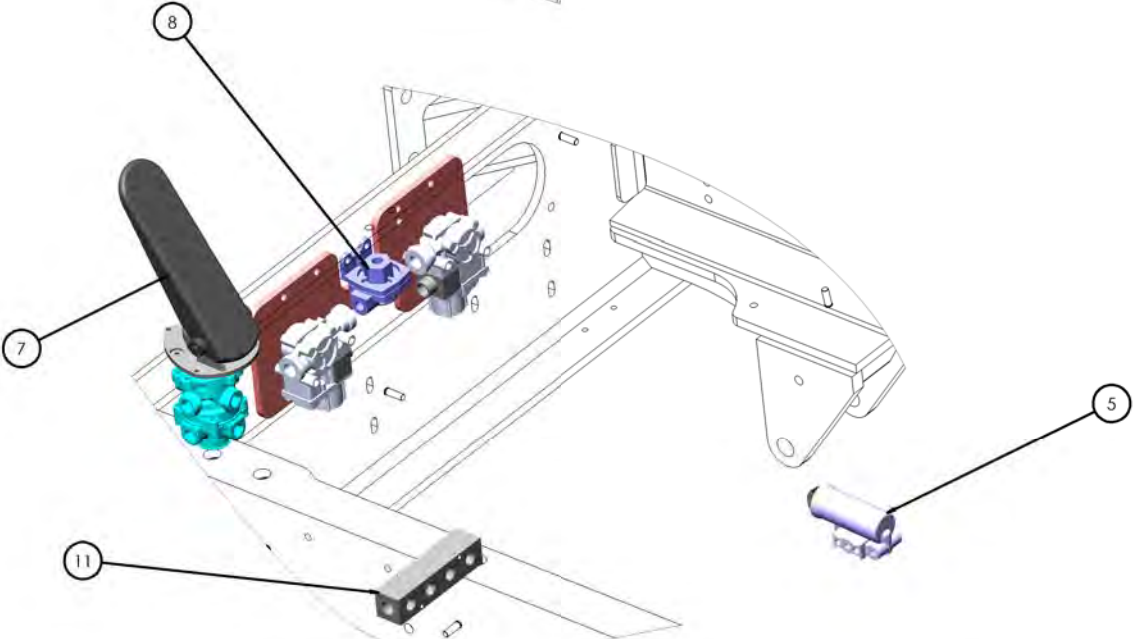

PAGE 2
INSET A

PAGE 2
INSET B

PAGE 2
INSET C

PAGE 2 INSET D

DESIGNED BY: B. H. BROWN	NAME	DATE	TICO TERMINAL SERVICE 400 CLEVELAND AVENUE, SUITE 200 BOSTON, MA 02118-1000 (617) 552-1000
DRAWN: MAL	3/22/2017		
CHECKED:			TITLE: AIR SYSTEM, 2016, DOT-121
ANGULAR TOLERANCE:	DO NOT SCALE DRAWING		
ASSEMBLY GEOMETRIC TOLERANCES AND SURFACE FINISH:	THE SUBJECT MATTER herein AND HEREIN IS THE PROPERTY OF TICCO AND IS TO BE KEPT IN CONFIDENTIALITY TO BE USED ONLY FOR THE PURPOSES AND IN ACCORDANCE WITH THE TERMS AND CONDITIONS OF THE LICENSING AGREEMENT.		SHEET NO. 721211-C1 REV
REVISION:			SCALE: 1:32 WEIGHT: SHEET 1 OF 2

721211-C1

DESIGNED BY: _____ DRAWN BY: _____ CHECKED BY: _____ APPROVED BY: _____ DATE: _____	PART NO.: _____ QTY: _____ UNIT: _____ MATERIAL: _____ FINISH: _____ TOLERANCES: _____ DIMENSIONS: _____ WEIGHT: _____ REFERENCE: _____	TITLE: AIR SYSTEM-2016, DOT-121 SHEET: D SCALE: 1:30 WEIGHT: _____	TITLE: AIR SYSTEM-2016, DOT-121 SHEET: 721221-C1 SCALE: 1:30 WEIGHT: _____ REV: _____ SHEET 2 OF 2
---	---	---	---