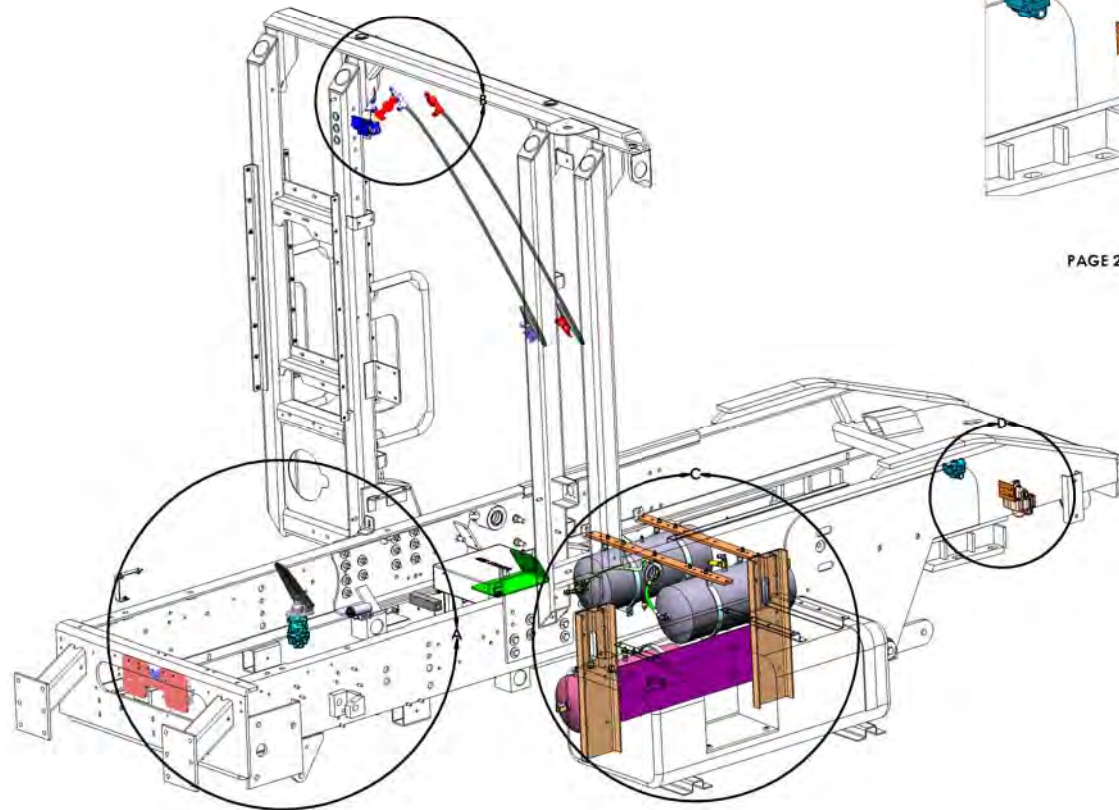

PAGE 2 INSET D

721211-C1