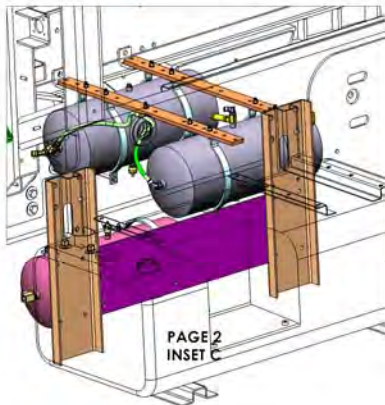

PAGE 2
INSET C