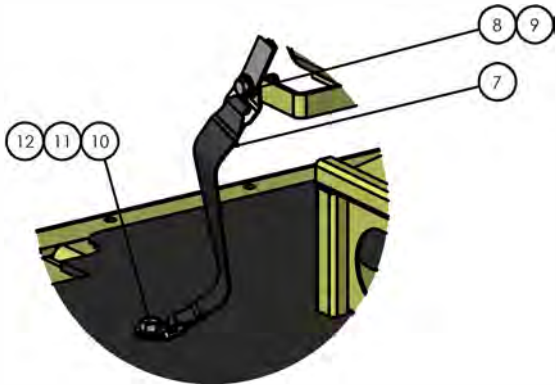

FLOOR TETHER