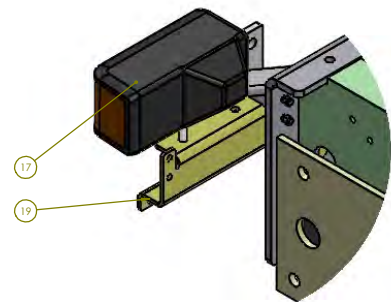

LH HEADLIGHT

RH HEADLIGHT

CAB BAR LIGHT CLUSTER DETAIL VIEW

DIMENSIONS ARE IN INCHES		NAME	DATE	TICO MANUFACTURING	
DECIMAL	XXX.XX	BBN	6/8/2020	44 CYPRESS RIDGE DR.	
CHECKED	XXX.XX			ROCKLAND, SC 29554	
APPROVED	XXX.XX			TICORACTORS.COM	
ANGULAR	XXX.XX			TITLE: LIGHTS & MOUNTING	
FRACTIONAL	XXX.XX			SIZE DWG. NO. 721075	
				REV	
				SCALE: 1:24 (WEIGHT: SHEET 1 OF 1)	