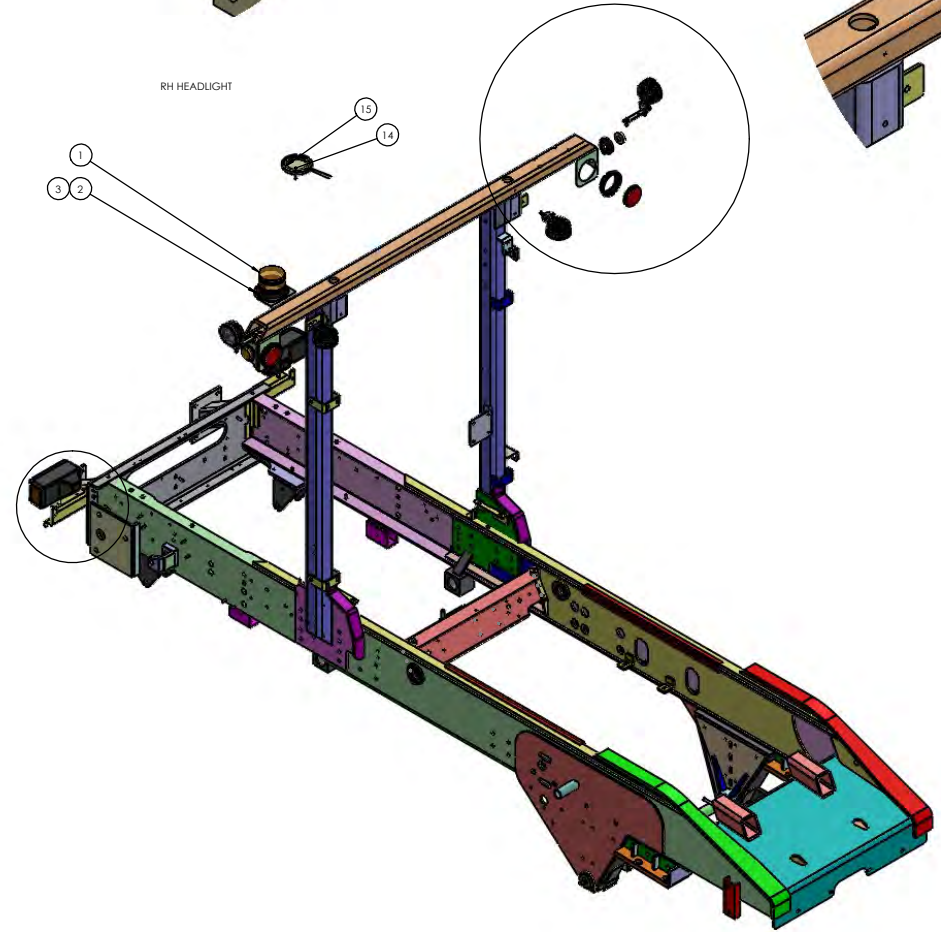

LH HEADLIGHT

RH HEADLIGHT

CAB BAR LIGHT CLUSTER DETAIL VIEW

DIMENSIONS ARE IN INCHES		NAME	DATE	TICO MANUFACTURING	
DECIMAL	XXX.XX	BBN	6/8/2020	44 CYPRESS RIDGE DR.	
CHECKED	XXX.XX			ROCKLAND, SC 29554	
APPROVED	XXX.XX			TICORACTORS.COM	
ANGULAR	XXX.XX			TITLE: LIGHTS & MOUNTING	
FRACTIONAL	XXX.XX			SIZE DWG. NO. 721075	
				REV	
				SCALE: 1:24 (WEIGHT: SHEET 1 OF 1)	