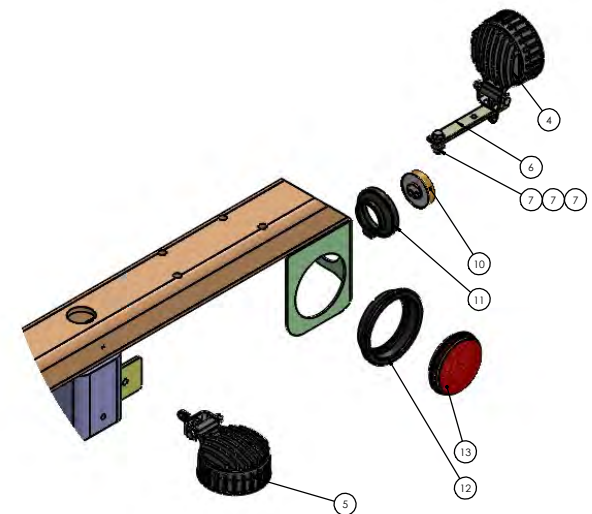

LH HEADLIGHT

RH HEADLIGHT

CAB BAR LIGHT CLUSTER DETAIL VIEW

DIMENSIONS ARE IN INCHES		NAME	DATE	TICO MANUFACTURING	
DECIMAL	XXX.XX	BBN	6/8/2020	44 CYPRESS RIDGE DR.	
CHECKED	XXX.XX			ROCKLAND, SC 29554	
APPROVED	XXX.XX			TICORACTORS.COM	
ANGULAR	XXX.XX			TITLE: LIGHTS & MOUNTING	
FRACTIONAL	XXX.XX			SIZE DWG. NO. 721075	
				REV	
				SCALE: 1:24 (WEIGHT: SHEET 1 OF 1)	