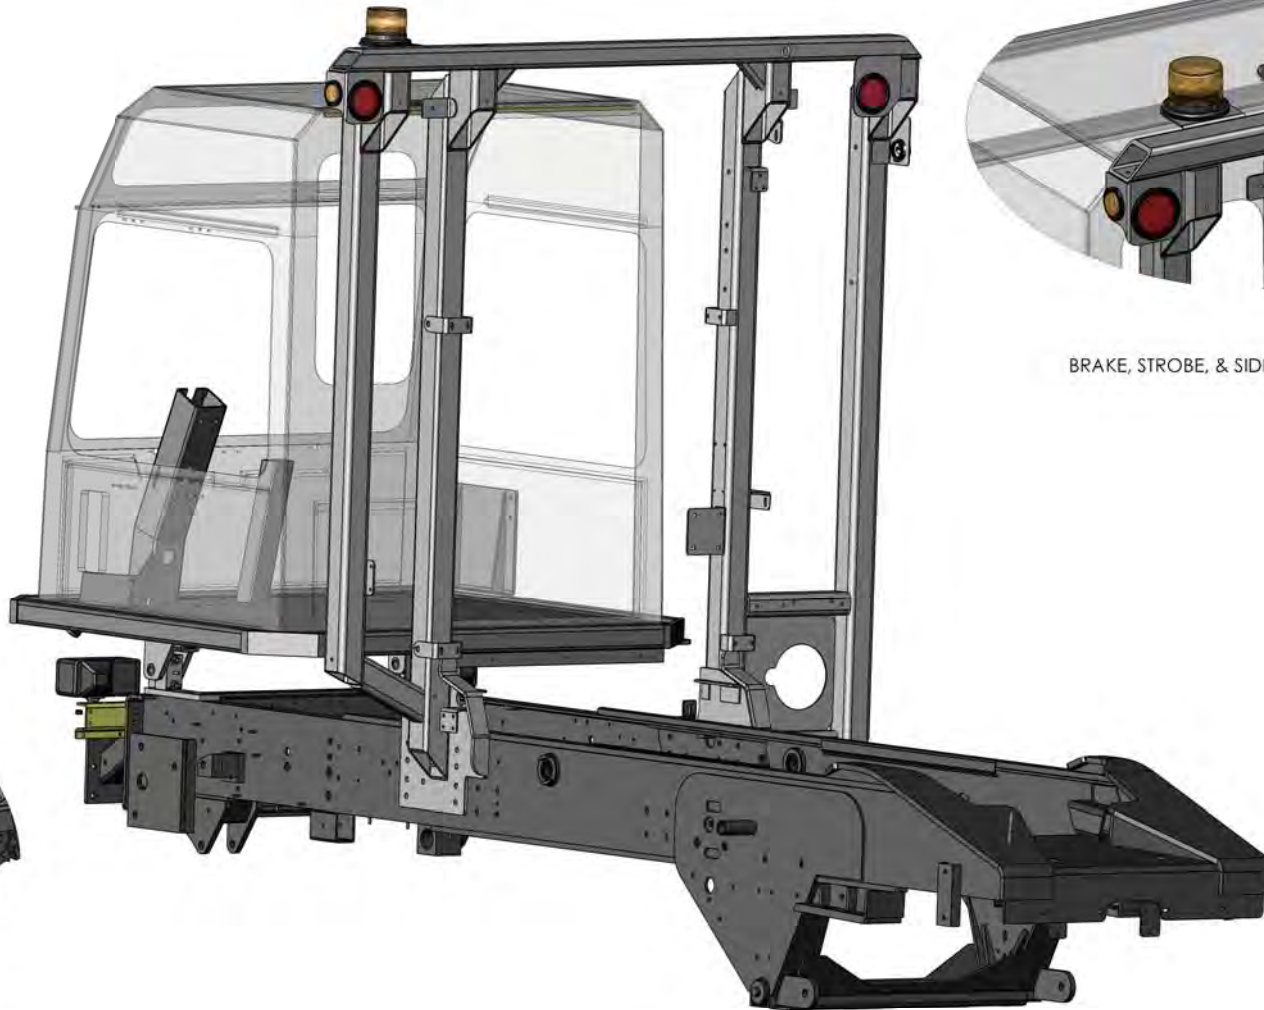

BRAKE, STROBE, & SIDE MARKERS