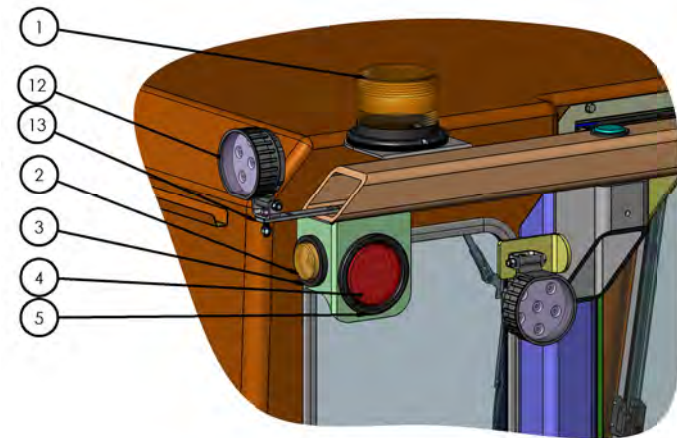

RH HEADLIGHT
DETAIL

- 7
- 8
- 9

LH HEADLIGHT
DETAIL

- 7
- 8
- 9

CAB BAR LIGHTING
DETAIL

APPROVED FOR RELEASE DATE: 11/11/11 BY: [Signature] TITLE: [Signature]	TITLE: LIGHTS & MOUNTING, 12V, 2018, 65" 4 LED FLDS XINDD, LED STP/TL/TURN SIZE: D DWG. NO.: 720865-D1 SCALE: 1:30 WEIGHT: [Blank] SHEET 1 OF 1	TICO MANUFACTURING INC. CYPRESS, TEXAS 800.645.4632 843.717.2226
---	--	---

TICO PRO-SPOTTER				
LIGHTS & MOUNTING, 12V, 2015, 65", 4 LED FLOODS EXTNDD, LED STOP/TAIL/TURN				720865
ITEM	PART #	QTY/M	DESCRIPTION	
1	91319	1	STROBE LIGHT ASS'Y, LED, TRUCKLITE	
NS	80209	3	LOCKNUT, #10-32	
NS	80196	3	SCREW, P H 10-32 x 1" LG	
2	91561	2	LIGHT-SIDE MARKER 2-1/2" DIA - AMBER LED	
3	40157-4	2	GROMMET-LIGHT 2-1/2" DIA	
4	91773	2	LIGHT-STOP/TAIL/TURN- RED LED, SEALED 4"	
5	91774	2	GROMMET-LED 4" D1A	
NS	91215	1	DOME LIGHT-LED	
NS	80196	3	SCREW, P H 10-32 x 1" LG	
6	121801	2	BRACKET - HEADLIGHT, FORMED, GALV	
7	82394	4	BOLT, HEX 3/8-16 x 1 1/2" LG	
8	85113	8	WASHER, FLAT 3/8	
9	85025	4	LOCKNUT - NYLOCK, 3/8-16	
10	920436	1	HEAD LAMP ASSY-LH, HAMSAR, LED TURN SIGNAL	
11	920435	1	HEAD LAMP ASSY-RH, HAMSAR, LED TURN SIGNAL	
NS	920018-1		BULB, HIGH/LOW BEAM HEADLIGHT	
NS	920028		BULB, LED AMBER, 360° CONFIGURATION, HAMSAR	
NS	85104	2	WASHER, 1/2 THRU HARDENED	
NS	85027	2	NUT, NYLOCK, 1/2-13, GRD 8	
12	91216	4	LIGHT, WORK 12V LED FLOOD	
13	50185	2	BAR-LIGHT EXTENSION	
NS	82383	2	BOLT, HEX 3/8-16 x 1 1/4" LG	
NS	85113	4	WASHER, FLAT 3/8	
NS	85025	2	LOCKNUT, 3/8-16 NYLOCK	
NS	91685	1	FLASHER, LED SOLID STATE	
NS	91796		WIRE HARNESS-65" CAB GUARD EXTERIOR LIGHTS, SEALED	
NS	91804		WIRE HARNESS-72" CAB GUARD EXTERIOR LIGHTS, SEALED	
REV	DATE	BY		SHEET
D	3/9/2019	MAL		1 OF 1