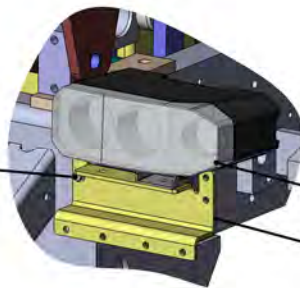

RH HEADLIGHT
DETAIL

- 7
- 8
- 9

LH HEADLIGHT
DETAIL

- 7
- 8
- 9

CAB BAR LIGHTING
DETAIL

APPROVED FOR RELEASE DATE: 11/11/11 BY: [Signature] TITLE: [Signature]	TITLE: LIGHTS & MOUNTING, 12V, 2018, 65" 4 LED FLDS XINDD, LED STP/TL/TURN SIZE: D DWG. NO.: 720865-D1 SCALE: 1:30 WEIGHT: [Blank] SHEET 1 OF 1	TICO MANUFACTURING INC. CYPRESS, TEXAS 800.645.4632 843.717.2226
---	--	---

TICO PRO-SPOTTER				
LIGHTS & MOUNTING, 12V, 2015, 65", 4 LED FLOODS EXTNDD, LED STOP/TAIL/TURN				720865
ITEM	PART #	QTY/M	DESCRIPTION	
1	91319	1	STROBE LIGHT ASS'Y, LED, TRUCKLITE	
NS	80209	3	LOCKNUT, #10-32	
NS	80196	3	SCREW, P H 10-32 x 1" LG	
2	91561	2	LIGHT-SIDE MARKER 2-1/2" DIA - AMBER LED	
3	40157-4	2	GROMMET-LIGHT 2-1/2" DIA	
4	91773	2	LIGHT-STOP/TAIL/TURN- RED LED, SEALED 4"	
5	91774	2	GROMMET-LED 4" D1A	
NS	91215	1	DOME LIGHT-LED	
NS	80196	3	SCREW, P H 10-32 x 1" LG	
6	121801	2	BRACKET - HEADLIGHT, FORMED, GALV	
7	82394	4	BOLT, HEX 3/8-16 x 1 1/2" LG	
8	85113	8	WASHER, FLAT 3/8	
9	85025	4	LOCKNUT - NYLOCK, 3/8-16	
10	920436	1	HEAD LAMP ASSY-LH, HAMSAR, LED TURN SIGNAL	
11	920435	1	HEAD LAMP ASSY-RH, HAMSAR, LED TURN SIGNAL	
NS	920018-1		BULB, HIGH/LOW BEAM HEADLIGHT	
NS	920028		BULB, LED AMBER, 360° CONFIGURATION, HAMSAR	
NS	85104	2	WASHER, 1/2 THRU HARDENED	
NS	85027	2	NUT, NYLOCK, 1/2-13, GRD 8	
12	91216	4	LIGHT, WORK 12V LED FLOOD	
13	50185	2	BAR-LIGHT EXTENSION	
NS	82383	2	BOLT, HEX 3/8-16 x 1 1/4" LG	
NS	85113	4	WASHER, FLAT 3/8	
NS	85025	2	LOCKNUT, 3/8-16 NYLOCK	
NS	91685	1	FLASHER, LED SOLID STATE	
NS	91796		WIRE HARNESS-65" CAB GUARD EXTERIOR LIGHTS, SEALED	
NS	91804		WIRE HARNESS-72" CAB GUARD EXTERIOR LIGHTS, SEALED	
REV	DATE	BY		SHEET
D	3/9/2019	MAL		1 OF 1