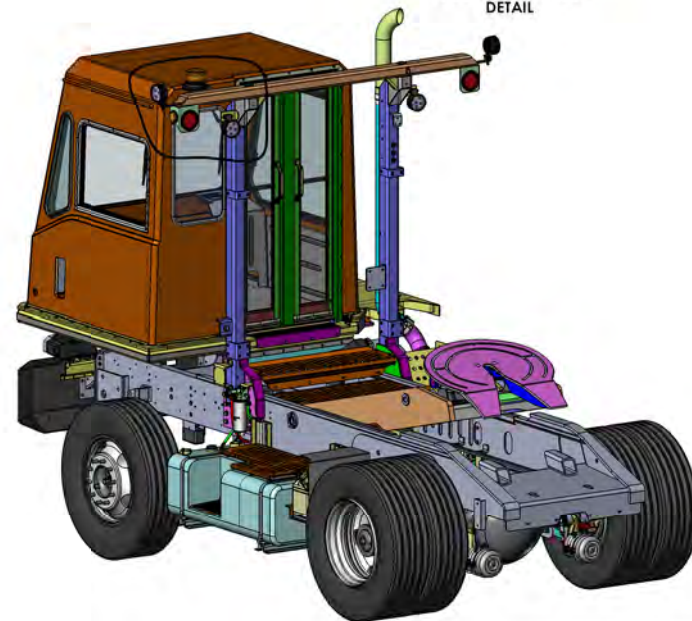

RH HEADLIGHT
DETAIL

- 7
- 8
- 9

LH HEADLIGHT
DETAIL

- 7
- 8
- 9

CAB BAR LIGHTING
DETAIL

APPROVED FOR RELEASE DATE: 11/11/11 BY: [Signature] TITLE: [Signature]	TITLE: LIGHTS & MOUNTING, 12V, 2018, 65" 4 LED FLDS XINDD, LED STP/TL/TURN SIZE: D DWG. NO.: 720865-D1 SCALE: 1:30 WEIGHT: [Blank] SHEET 1 OF 1	TICO MANUFACTURING INC. CYPRESS, TEXAS 800.645.4632 843.717.2226
---	--	---

TICO PRO-SPOTTER				
LIGHTS & MOUNTING, 12V, 2015, 65", 4 LED FLOODS EXTNDD, LED STOP/TAIL/TURN				720865
ITEM	PART #	QTY/M	DESCRIPTION	
1	91319	1	STROBE LIGHT ASS'Y, LED, TRUCKLITE	
NS	80209	3	LOCKNUT, #10-32	
NS	80196	3	SCREW, P H 10-32 x 1" LG	
2	91561	2	LIGHT-SIDE MARKER 2-1/2" DIA - AMBER LED	
3	40157-4	2	GROMMET-LIGHT 2-1/2" DIA	
4	91773	2	LIGHT-STOP/TAIL/TURN- RED LED, SEALED 4"	
5	91774	2	GROMMET-LED 4" D1A	
NS	91215	1	DOME LIGHT-LED	
NS	80196	3	SCREW, P H 10-32 x 1" LG	
6	121801	2	BRACKET - HEADLIGHT, FORMED, GALV	
7	82394	4	BOLT, HEX 3/8-16 x 1 1/2" LG	
8	85113	8	WASHER, FLAT 3/8	
9	85025	4	LOCKNUT - NYLOCK, 3/8-16	
10	920436	1	HEAD LAMP ASSY-LH, HAMSAR, LED TURN SIGNAL	
11	920435	1	HEAD LAMP ASSY-RH, HAMSAR, LED TURN SIGNAL	
NS	920018-1		BULB, HIGH/LOW BEAM HEADLIGHT	
NS	920028		BULB, LED AMBER, 360° CONFIGURATION, HAMSAR	
NS	85104	2	WASHER, 1/2 THRU HARDENED	
NS	85027	2	NUT, NYLOCK, 1/2-13, GRD 8	
12	91216	4	LIGHT, WORK 12V LED FLOOD	
13	50185	2	BAR-LIGHT EXTENSION	
NS	82383	2	BOLT, HEX 3/8-16 x 1 1/4" LG	
NS	85113	4	WASHER, FLAT 3/8	
NS	85025	2	LOCKNUT, 3/8-16 NYLOCK	
NS	91685	1	FLASHER, LED SOLID STATE	
NS	91796		WIRE HARNESS-65" CAB GUARD EXTERIOR LIGHTS, SEALED	
NS	91804		WIRE HARNESS-72" CAB GUARD EXTERIOR LIGHTS, SEALED	
REV	DATE	BY		SHEET
D	3/9/2019	MAL		1 OF 1