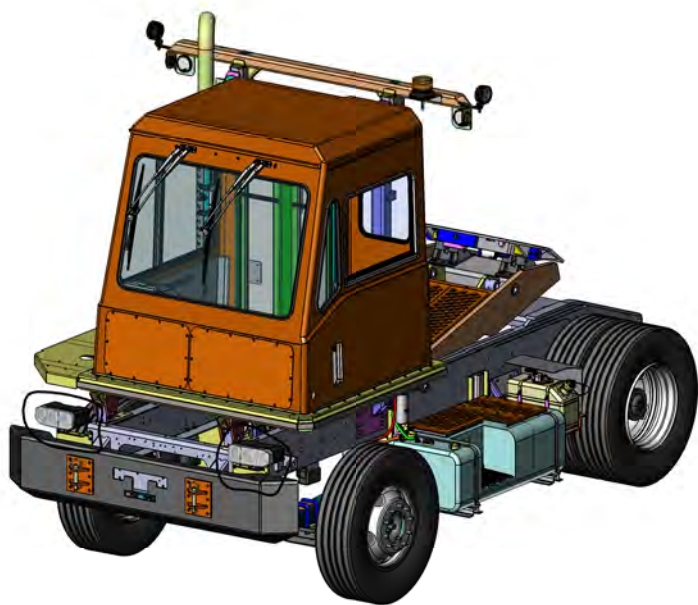

RH HEADLIGHT
DETAIL

- 7
- 8
- 9

LH HEADLIGHT
DETAIL

- 7
- 8
- 9

CAB BAR LIGHTING
DETAIL

APPROVED FOR RELEASE DATE: 11/11/11 BY: [Signature] TITLE: [Signature]	TITLE: LIGHTS & MOUNTING, 12V, 2018, 65" 4 LED FLDS XINDD, LED STP/TL/TURN SIZE: D DWG. NO.: 720865-D1 SCALE: 1:30 WEIGHT: [Blank] SHEET 1 OF 1	TICO MANUFACTURING INC. CYPRESS, TEXAS 800.645.4632 843.717.2226
---	--	---

TICO PRO-SPOTTER				
LIGHTS & MOUNTING, 12V, 2015, 65", 4 LED FLOODS EXTNDD, LED STOP/TAIL/TURN				720865
ITEM	PART #	QTY/M	DESCRIPTION	
1	91319	1	STROBE LIGHT ASS'Y, LED, TRUCKLITE	
NS	80209	3	LOCKNUT, #10-32	
NS	80196	3	SCREW, P H 10-32 x 1" LG	
2	91561	2	LIGHT-SIDE MARKER 2-1/2" DIA - AMBER LED	
3	40157-4	2	GROMMET-LIGHT 2-1/2" DIA	
4	91773	2	LIGHT-STOP/TAIL/TURN- RED LED, SEALED 4"	
5	91774	2	GROMMET-LED 4" D1A	
NS	91215	1	DOME LIGHT-LED	
NS	80196	3	SCREW, P H 10-32 x 1" LG	
6	121801	2	BRACKET - HEADLIGHT, FORMED, GALV	
7	82394	4	BOLT, HEX 3/8-16 x 1 1/2" LG	
8	85113	8	WASHER, FLAT 3/8	
9	85025	4	LOCKNUT - NYLOCK, 3/8-16	
10	920436	1	HEAD LAMP ASSY-LH, HAMSAR, LED TURN SIGNAL	
11	920435	1	HEAD LAMP ASSY-RH, HAMSAR, LED TURN SIGNAL	
NS	920018-1		BULB, HIGH/LOW BEAM HEADLIGHT	
NS	920028		BULB, LED AMBER, 360° CONFIGURATION, HAMSAR	
NS	85104	2	WASHER, 1/2 THRU HARDENED	
NS	85027	2	NUT, NYLOCK, 1/2-13, GRD 8	
12	91216	4	LIGHT, WORK 12V LED FLOOD	
13	50185	2	BAR-LIGHT EXTENSION	
NS	82383	2	BOLT, HEX 3/8-16 x 1 1/4" LG	
NS	85113	4	WASHER, FLAT 3/8	
NS	85025	2	LOCKNUT, 3/8-16 NYLOCK	
NS	91685	1	FLASHER, LED SOLID STATE	
NS	91796		WIRE HARNESS-65" CAB GUARD EXTERIOR LIGHTS, SEALED	
NS	91804		WIRE HARNESS-72" CAB GUARD EXTERIOR LIGHTS, SEALED	
REV	DATE	BY		SHEET
D	3/9/2019	MAL		1 OF 1