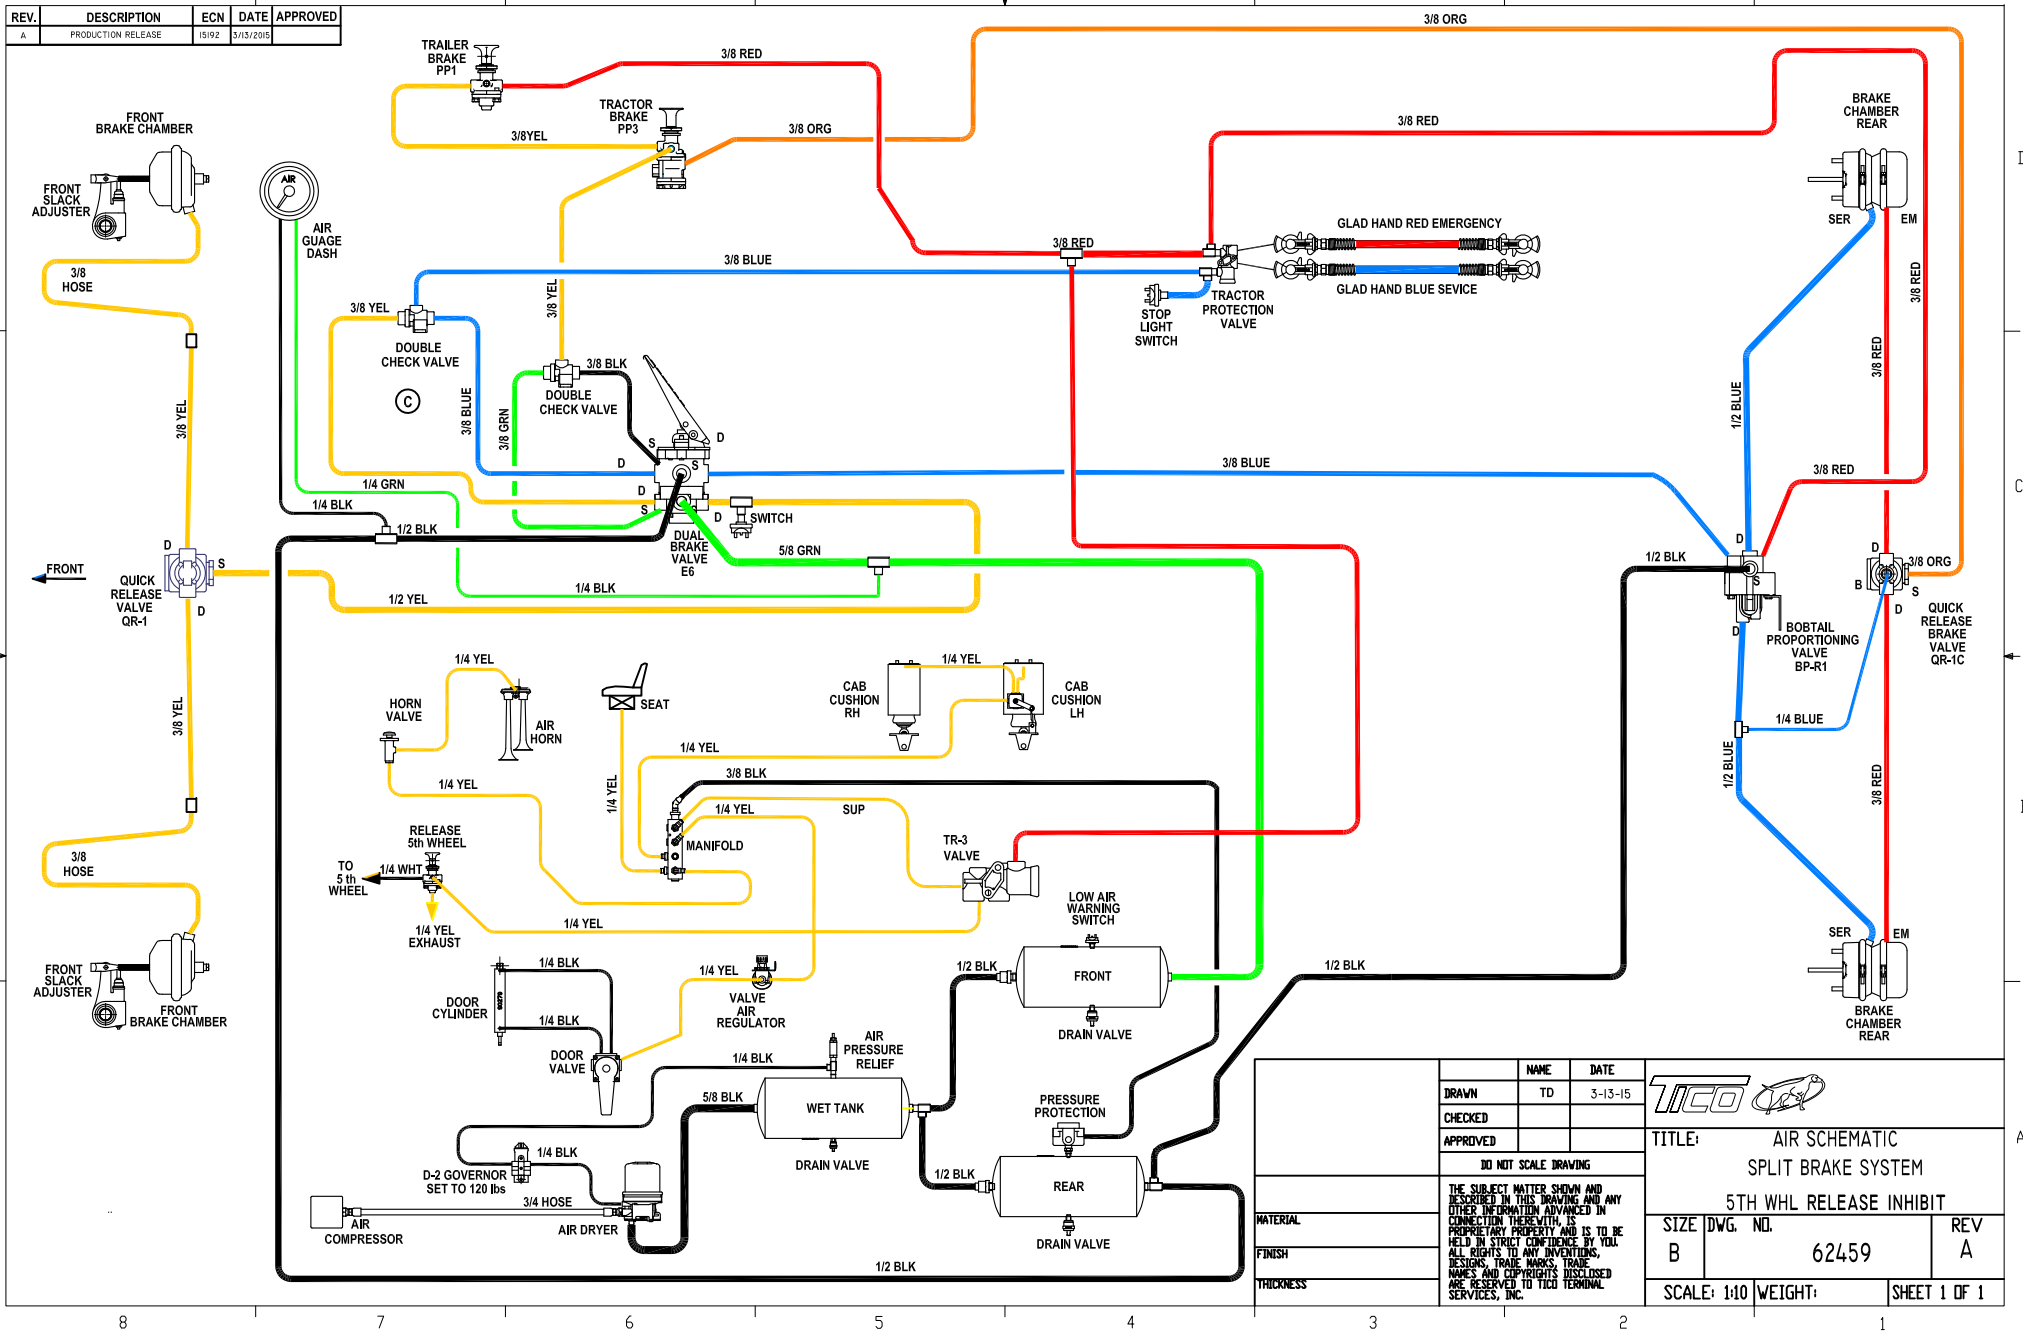

REVISIONS		DATE		BY		CHKD	
NO.	DESCRIPTION						

TITLE: AIR SYSTEM-2015, DOT-121 DWG. NO.: 720968-C1 SCALE: 1:30 (AS SHOWN) SHEET 1 OF 1	REV: D 720968-C1 1
--	--------------------------

REV.	DESCRIPTION	ECN	DATE	APPROVED
A	PRODUCTION RELEASE	15192	5/13/2015	