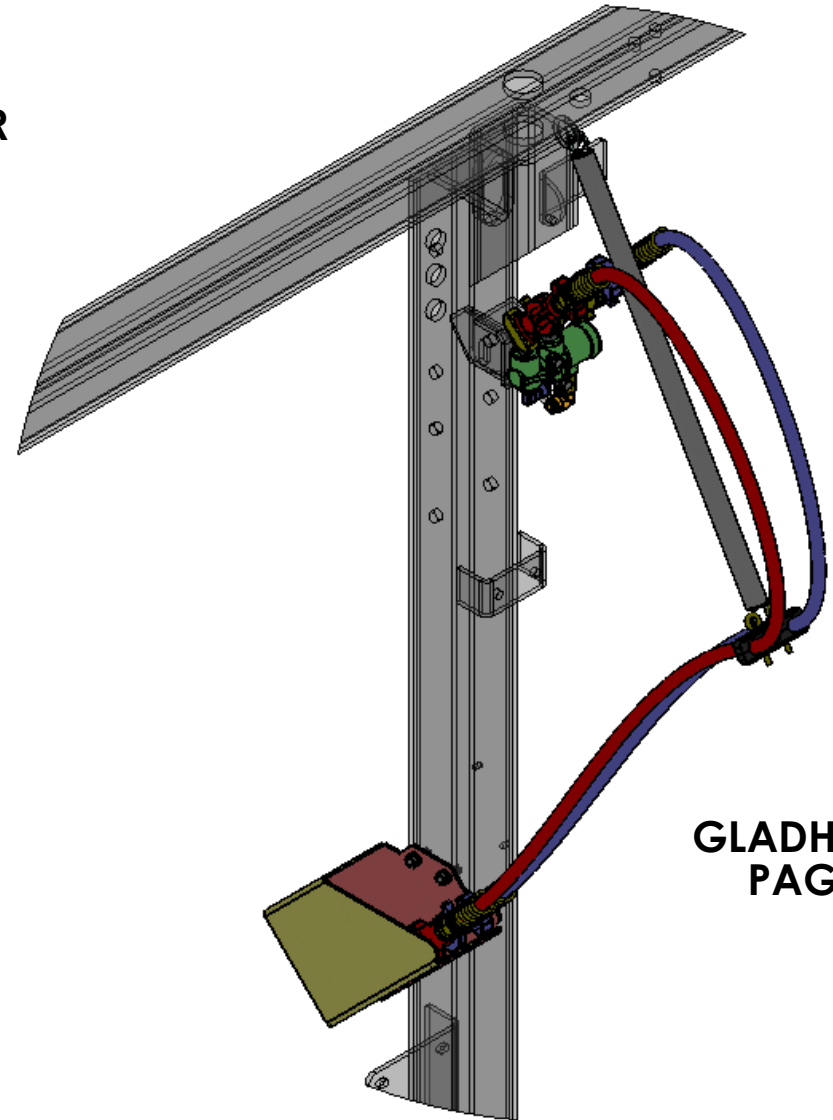

**BRAKE PEDAL & VALVES
PAGE 3**

**AIR TANKS
PAGE 2**

**BOBTAIL & BRAKE VALVE
PAGE 2**

**GOVERNOR
PAGE 2**

**GLADHANDS
PAGE 3**

DIMENSIONS ARE IN INCHES		NAME	DATE	 TICO MANUFACTURING 66 CYPRESS RIDGE DR. RIDGELAND, SC 29936 (843) 717-2226
TOLERANCES:		DRAWN	MPC 04/26/2017	
DECIMAL:		CHECKED		
X.X ± 0.06 X.XX ± 0.03 X.XXX ± 0.005		APPROVED		
ANGULAR:		DO NOT SCALE DRAWING		TITLE: ASSEMBLY, AIR SYSTEM, TWO TANKS
FRACTIONAL ± 1/32"				THE SUBJECT MATTER SHOWN AND DESCRIBED IN THIS DRAWING AND ANY OTHER INFORMATION ADVANCED IN CONNECTION THEREWITH, IS PROPRIETARY PROPERTY AND IS TO BE HELD IN STRICT CONFIDENCE BY YOU. ALL RIGHTS TO ANY INVENTIONS, DESIGNS, TRADE MARKS, TRADE NAMES AND COPYRIGHTS DISCLOSED ARE RESERVED TO TICO TERMINAL SERVICES, INC.
MATERIAL		SIZE	DWG. NO.	REV
FINISH		B	720854-A1	
THICKNESS		SCALE: 1:48	WEIGHT: 4990.18	SHEET 1 OF 3

8 7 6 5 4 3 2 1

DIMENSIONS ARE IN INCHES TOLERANCES: DECIMAL: X.X ± 0.06 X.XX ± 0.03 X.XXX ± 0.005 ANGULAR: ± 0.5° FRACTIONAL ± 1/32"	NAME	DATE	 TICO MANUFACTURING 66 CYPRESS RIDGE DR. RIDGELAND, SC 29936 (843) 717-2226	
	DRAWN	MPC		04/26/2017
	CHECKED			
	APPROVED			
DO NOT SCALE DRAWING			TITLE: ASSEMBLY, AIR SYSTEM, TWO TANKS	
MATERIAL	THE SUBJECT MATTER SHOWN AND DESCRIBED IN THIS DRAWING AND ANY OTHER INFORMATION ADVANCED IN CONNECTION THEREWITH, IS PROPRIETARY PROPERTY AND IS TO BE HELD IN STRICT CONFIDENCE BY YOU. ALL RIGHTS TO ANY INVENTIONS, DESIGNS, TRADE MARKS, TRADE NAMES AND COPYRIGHTS DISCLOSED ARE RESERVED TO TICO TERMINAL SERVICES, INC.		SIZE	
FINISH			DWG. NO.	
THICKNESS			REV	
			SCALE: 1:48	
			WEIGHT: 4990.18	
			SHEET 2 OF 3	