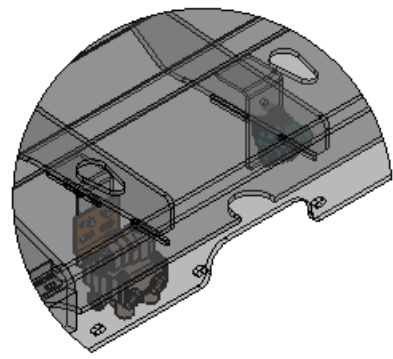

**BRAKE PEDAL & VALVES
PAGE 3**

**AIR TANKS
PAGE 2**

**BOBTAIL & BRAKE VALVE
PAGE 2**

**GOVERNOR
PAGE 2**

**GLADHANDS
PAGE 3**

DIMENSIONS ARE IN INCHES		NAME	DATE	 TICO MANUFACTURING 66 CYPRESS RIDGE DR. RIDGELAND, SC 29936 (843) 717-2226
TOLERANCES:		DRAWN	MPC 04/26/2017	
DECIMAL:		CHECKED		
X.X ± 0.06 X.XX ± 0.03 X.XXX ± 0.005		APPROVED		
ANGULAR:		DO NOT SCALE DRAWING		TITLE: ASSEMBLY, AIR SYSTEM, TWO TANKS
FRACTIONAL ± 1/32"				THE SUBJECT MATTER SHOWN AND DESCRIBED IN THIS DRAWING AND ANY OTHER INFORMATION ADVANCED IN CONNECTION THEREWITH, IS PROPRIETARY PROPERTY AND IS TO BE HELD IN STRICT CONFIDENCE BY YOU. ALL RIGHTS TO ANY INVENTIONS, DESIGNS, TRADE MARKS, TRADE NAMES AND COPYRIGHTS DISCLOSED ARE RESERVED TO TICO TERMINAL SERVICES, INC.
MATERIAL		SIZE	DWG. NO.	REV
FINISH		B	720854-A1	
THICKNESS		SCALE: 1:48	WEIGHT: 4990.18	SHEET 1 OF 3

8 7 6 5 4 3 2 1

DIMENSIONS ARE IN INCHES TOLERANCES: DECIMAL: X.X ± 0.06 X.XX ± 0.03 X.XXX ± 0.005 ANGULAR: ± 0.5° FRACTIONAL ± 1/32"	NAME	DATE	 TICO MANUFACTURING 66 CYPRESS RIDGE DR. RIDGELAND, SC 29936 (843) 717-2226	
	DRAWN	MPC		04/26/2017
	CHECKED			
	APPROVED			
DO NOT SCALE DRAWING			TITLE: ASSEMBLY, AIR SYSTEM, TWO TANKS	
MATERIAL	THE SUBJECT MATTER SHOWN AND DESCRIBED IN THIS DRAWING AND ANY OTHER INFORMATION ADVANCED IN CONNECTION THEREWITH, IS PROPRIETARY PROPERTY AND IS TO BE HELD IN STRICT CONFIDENCE BY YOU. ALL RIGHTS TO ANY INVENTIONS, DESIGNS, TRADE MARKS, TRADE NAMES AND COPYRIGHTS DISCLOSED ARE RESERVED TO TICO TERMINAL SERVICES, INC.		SIZE	
FINISH			DWG. NO.	
THICKNESS			REV	
			SCALE: 1:48	
			WEIGHT: 4990.18	
			SHEET 2 OF 3	