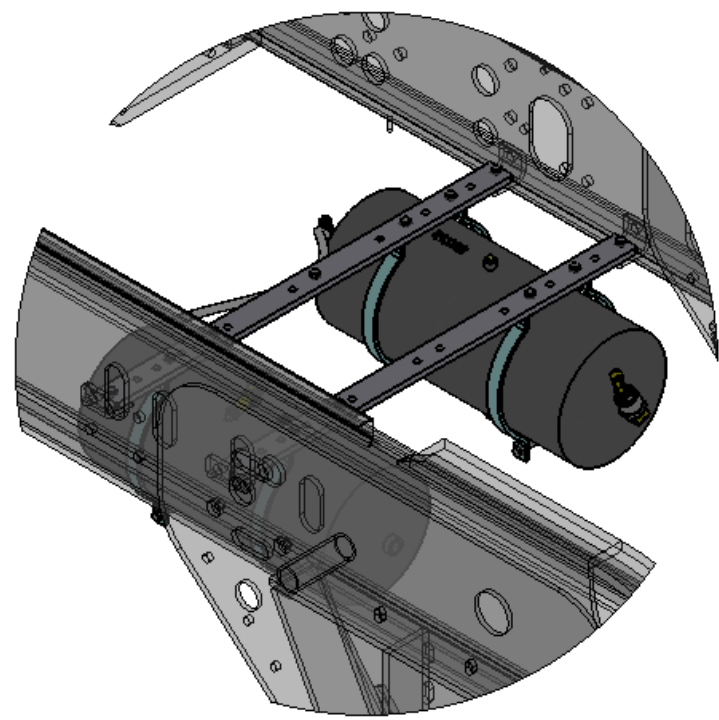

**BRAKE PEDAL & VALVES
PAGE 3**

**AIR TANKS
PAGE 2**

**BOBTAIL & BRAKE VALVE
PAGE 2**

**GOVERNOR
PAGE 2**

**GLADHANDS
PAGE 3**

DIMENSIONS ARE IN INCHES		NAME	DATE	 TICO MANUFACTURING 66 CYPRESS RIDGE DR. RIDGELAND, SC 29936 (843) 717-2226
TOLERANCES:		DRAWN	MPC 04/26/2017	
DECIMAL:		CHECKED		
X.X ± 0.06 X.XX ± 0.03 X.XXX ± 0.005		APPROVED		
ANGULAR:		DO NOT SCALE DRAWING		TITLE: ASSEMBLY, AIR SYSTEM, TWO TANKS
FRACTIONAL ± 1/32"				THE SUBJECT MATTER SHOWN AND DESCRIBED IN THIS DRAWING AND ANY OTHER INFORMATION ADVANCED IN CONNECTION THEREWITH, IS PROPRIETARY PROPERTY AND IS TO BE HELD IN STRICT CONFIDENCE BY YOU. ALL RIGHTS TO ANY INVENTIONS, DESIGNS, TRADE MARKS, TRADE NAMES AND COPYRIGHTS DISCLOSED ARE RESERVED TO TICO TERMINAL SERVICES, INC.
MATERIAL		SIZE	DWG. NO.	REV
FINISH		B	720854-A1	
THICKNESS		SCALE: 1:48	WEIGHT: 4990.18	SHEET 1 OF 3

8 7 6 5 4 3 2 1

DIMENSIONS ARE IN INCHES TOLERANCES: DECIMAL: X.X ± 0.06 X.XX ± 0.03 X.XXX ± 0.005 ANGULAR: ± 0.5° FRACTIONAL ± 1/32"	NAME	DATE	 TICO MANUFACTURING 66 CYPRESS RIDGE DR. RIDGELAND, SC 29936 (843) 717-2226	
	DRAWN	MPC		04/26/2017
	CHECKED			
	APPROVED			
DO NOT SCALE DRAWING			TITLE: ASSEMBLY, AIR SYSTEM, TWO TANKS	
MATERIAL	THE SUBJECT MATTER SHOWN AND DESCRIBED IN THIS DRAWING AND ANY OTHER INFORMATION ADVANCED IN CONNECTION THEREWITH, IS PROPRIETARY PROPERTY AND IS TO BE HELD IN STRICT CONFIDENCE BY YOU. ALL RIGHTS TO ANY INVENTIONS, DESIGNS, TRADE MARKS, TRADE NAMES AND COPYRIGHTS DISCLOSED ARE RESERVED TO TICO TERMINAL SERVICES, INC.		SIZE	
FINISH			DWG. NO.	
THICKNESS			REV	
			SCALE: 1:48	
			WEIGHT: 4990.18	
			SHEET 2 OF 3	