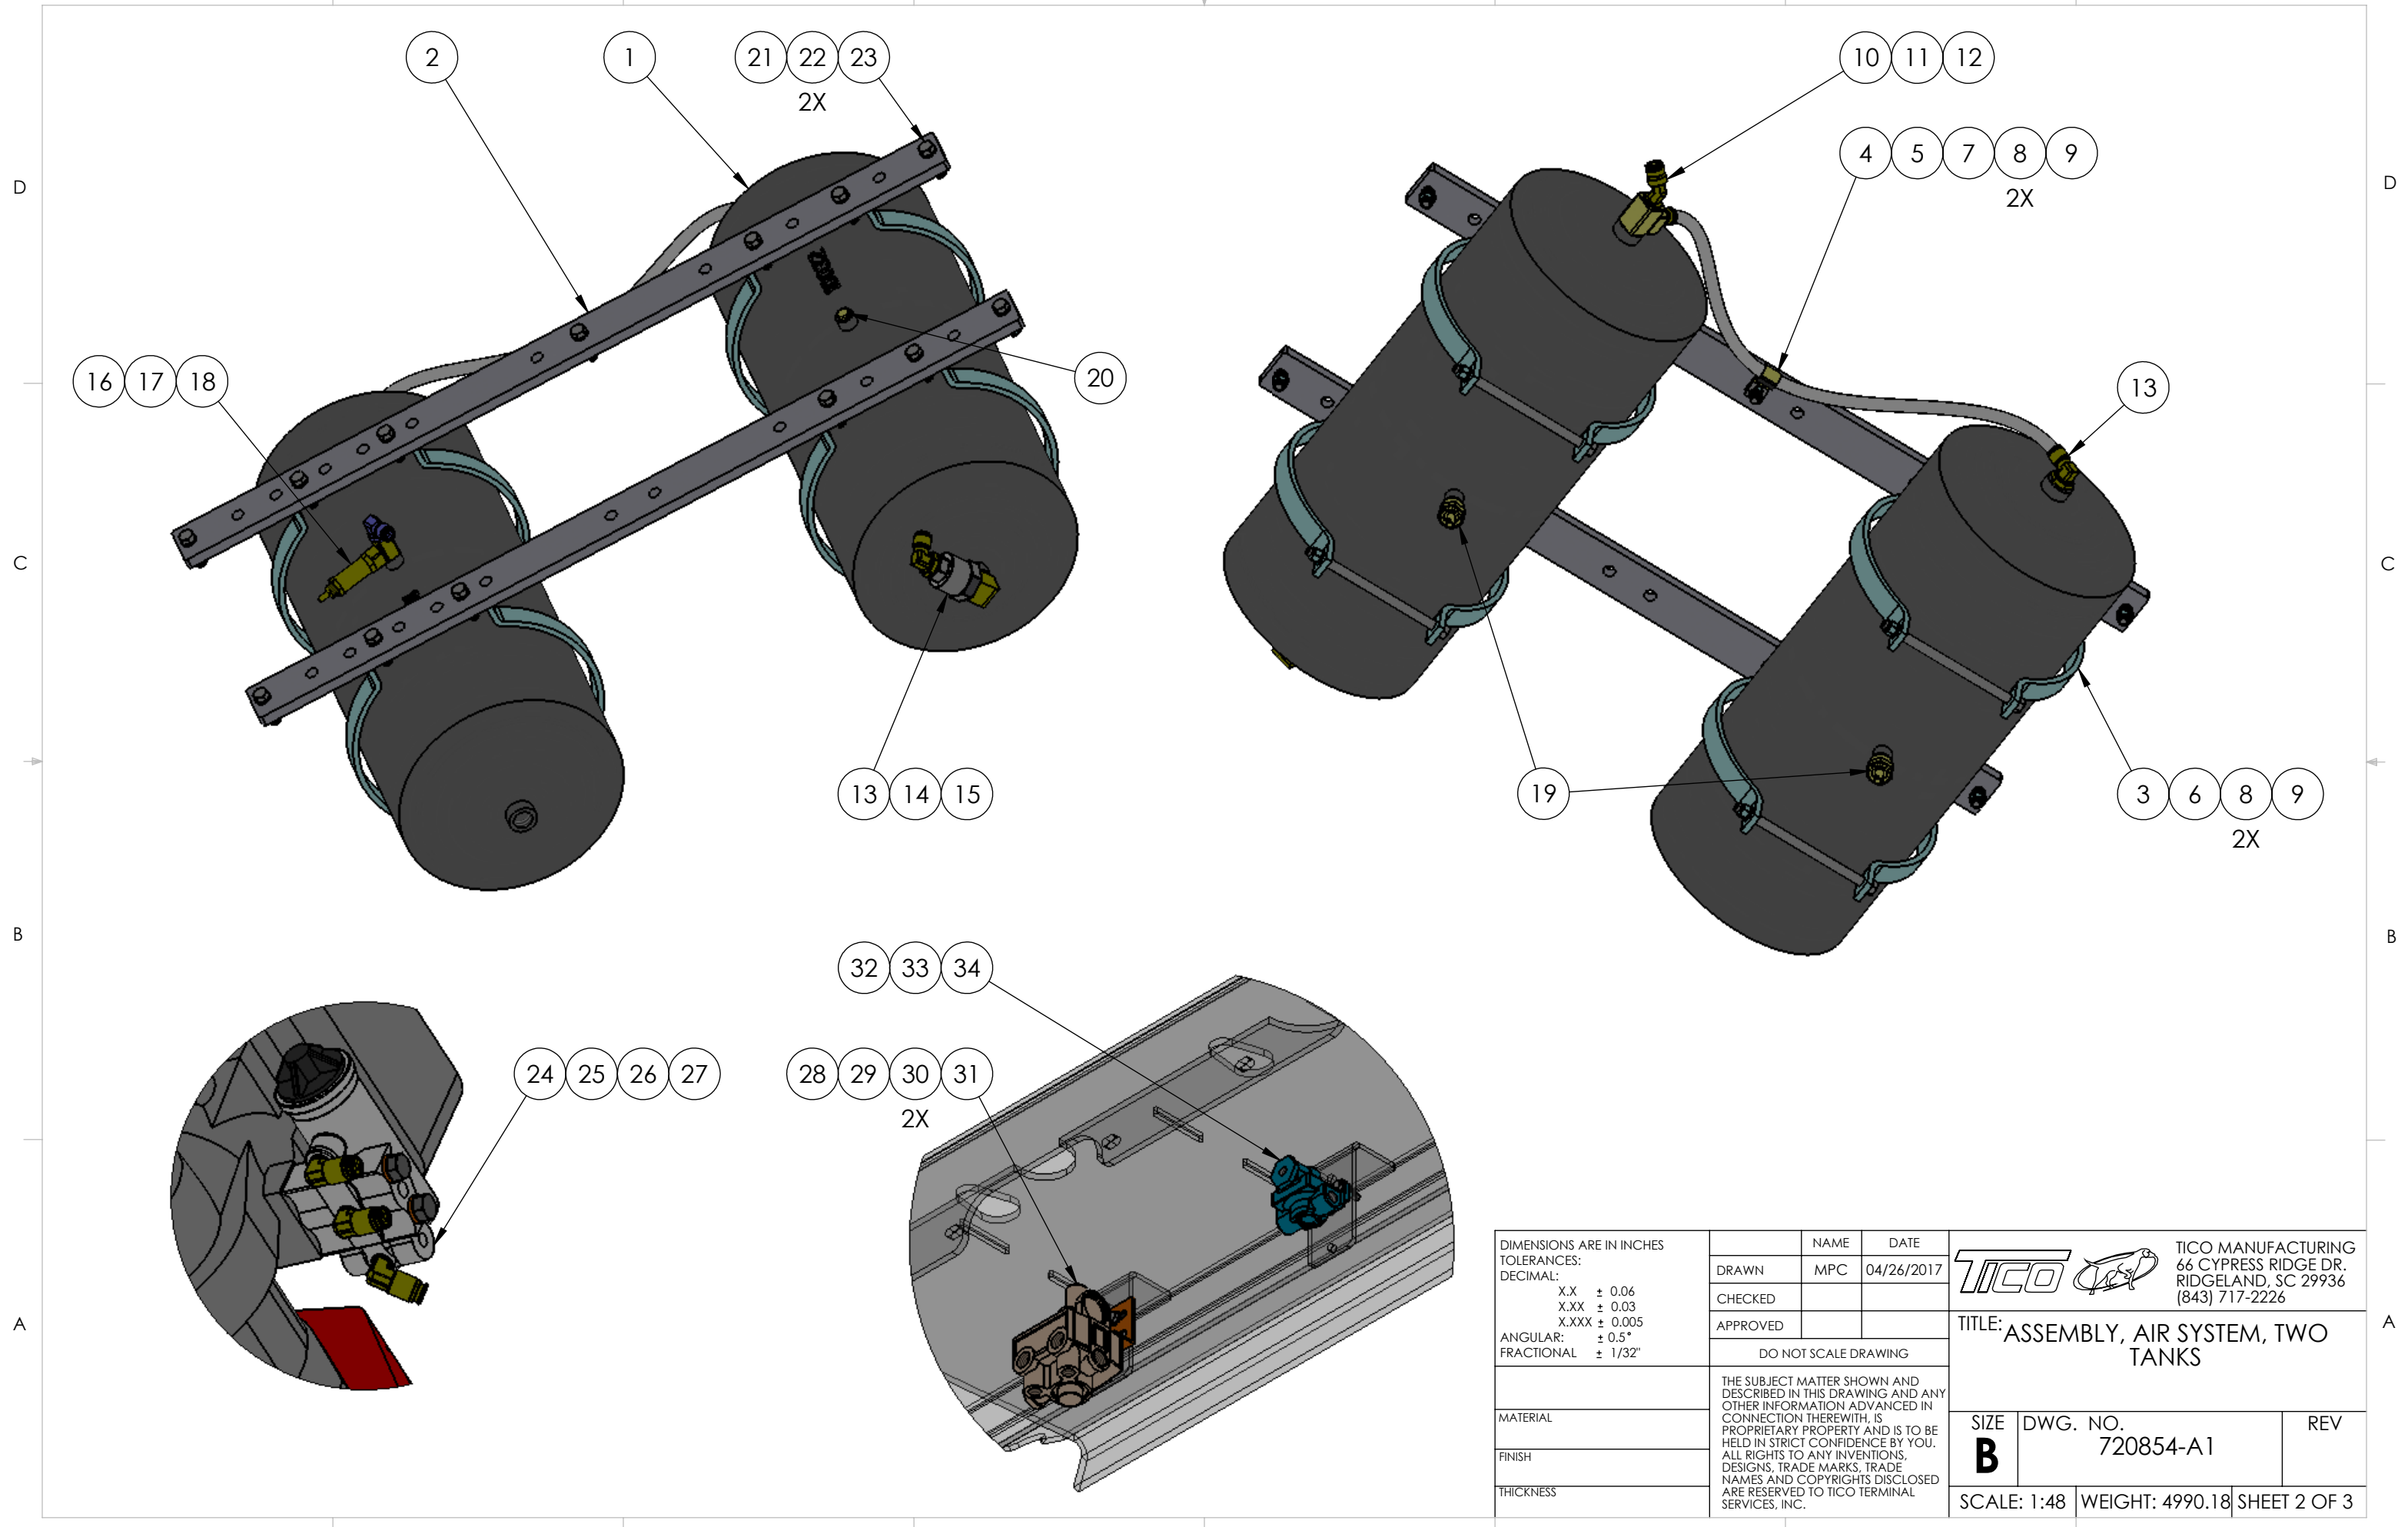

**BRAKE PEDAL & VALVES
PAGE 3**

**AIR TANKS
PAGE 2**

**BOBTAIL & BRAKE VALVE
PAGE 2**

**GOVERNOR
PAGE 2**

**GLADHANDS
PAGE 3**

DIMENSIONS ARE IN INCHES		NAME	DATE	 TICO MANUFACTURING 66 CYPRESS RIDGE DR. RIDGELAND, SC 29936 (843) 717-2226
TOLERANCES:		DRAWN	MPC 04/26/2017	
DECIMAL:		CHECKED		
X.X ± 0.06 X.XX ± 0.03 X.XXX ± 0.005		APPROVED		
ANGULAR:		DO NOT SCALE DRAWING		TITLE: ASSEMBLY, AIR SYSTEM, TWO TANKS
FRACTIONAL ± 1/32"				THE SUBJECT MATTER SHOWN AND DESCRIBED IN THIS DRAWING AND ANY OTHER INFORMATION ADVANCED IN CONNECTION THEREWITH, IS PROPRIETARY PROPERTY AND IS TO BE HELD IN STRICT CONFIDENCE BY YOU. ALL RIGHTS TO ANY INVENTIONS, DESIGNS, TRADE MARKS, TRADE NAMES AND COPYRIGHTS DISCLOSED ARE RESERVED TO TICO TERMINAL SERVICES, INC.
MATERIAL		SIZE	DWG. NO.	REV
FINISH		B	720854-A1	
THICKNESS		SCALE: 1:48	WEIGHT: 4990.18	SHEET 1 OF 3

8 7 6 5 4 3 2 1

DIMENSIONS ARE IN INCHES TOLERANCES: DECIMAL: X.X ± 0.06 X.XX ± 0.03 X.XXX ± 0.005 ANGULAR: ± 0.5° FRACTIONAL ± 1/32"	NAME	DATE	 TICO MANUFACTURING 66 CYPRESS RIDGE DR. RIDGELAND, SC 29936 (843) 717-2226	
	DRAWN	MPC		04/26/2017
	CHECKED			
	APPROVED			
DO NOT SCALE DRAWING			TITLE: ASSEMBLY, AIR SYSTEM, TWO TANKS	
MATERIAL	THE SUBJECT MATTER SHOWN AND DESCRIBED IN THIS DRAWING AND ANY OTHER INFORMATION ADVANCED IN CONNECTION THEREWITH, IS PROPRIETARY PROPERTY AND IS TO BE HELD IN STRICT CONFIDENCE BY YOU. ALL RIGHTS TO ANY INVENTIONS, DESIGNS, TRADE MARKS, TRADE NAMES AND COPYRIGHTS DISCLOSED ARE RESERVED TO TICO TERMINAL SERVICES, INC.		SIZE	
FINISH			DWG. NO.	
THICKNESS			REV	
			SCALE: 1:48	
			WEIGHT: 4990.18	
			SHEET 2 OF 3	