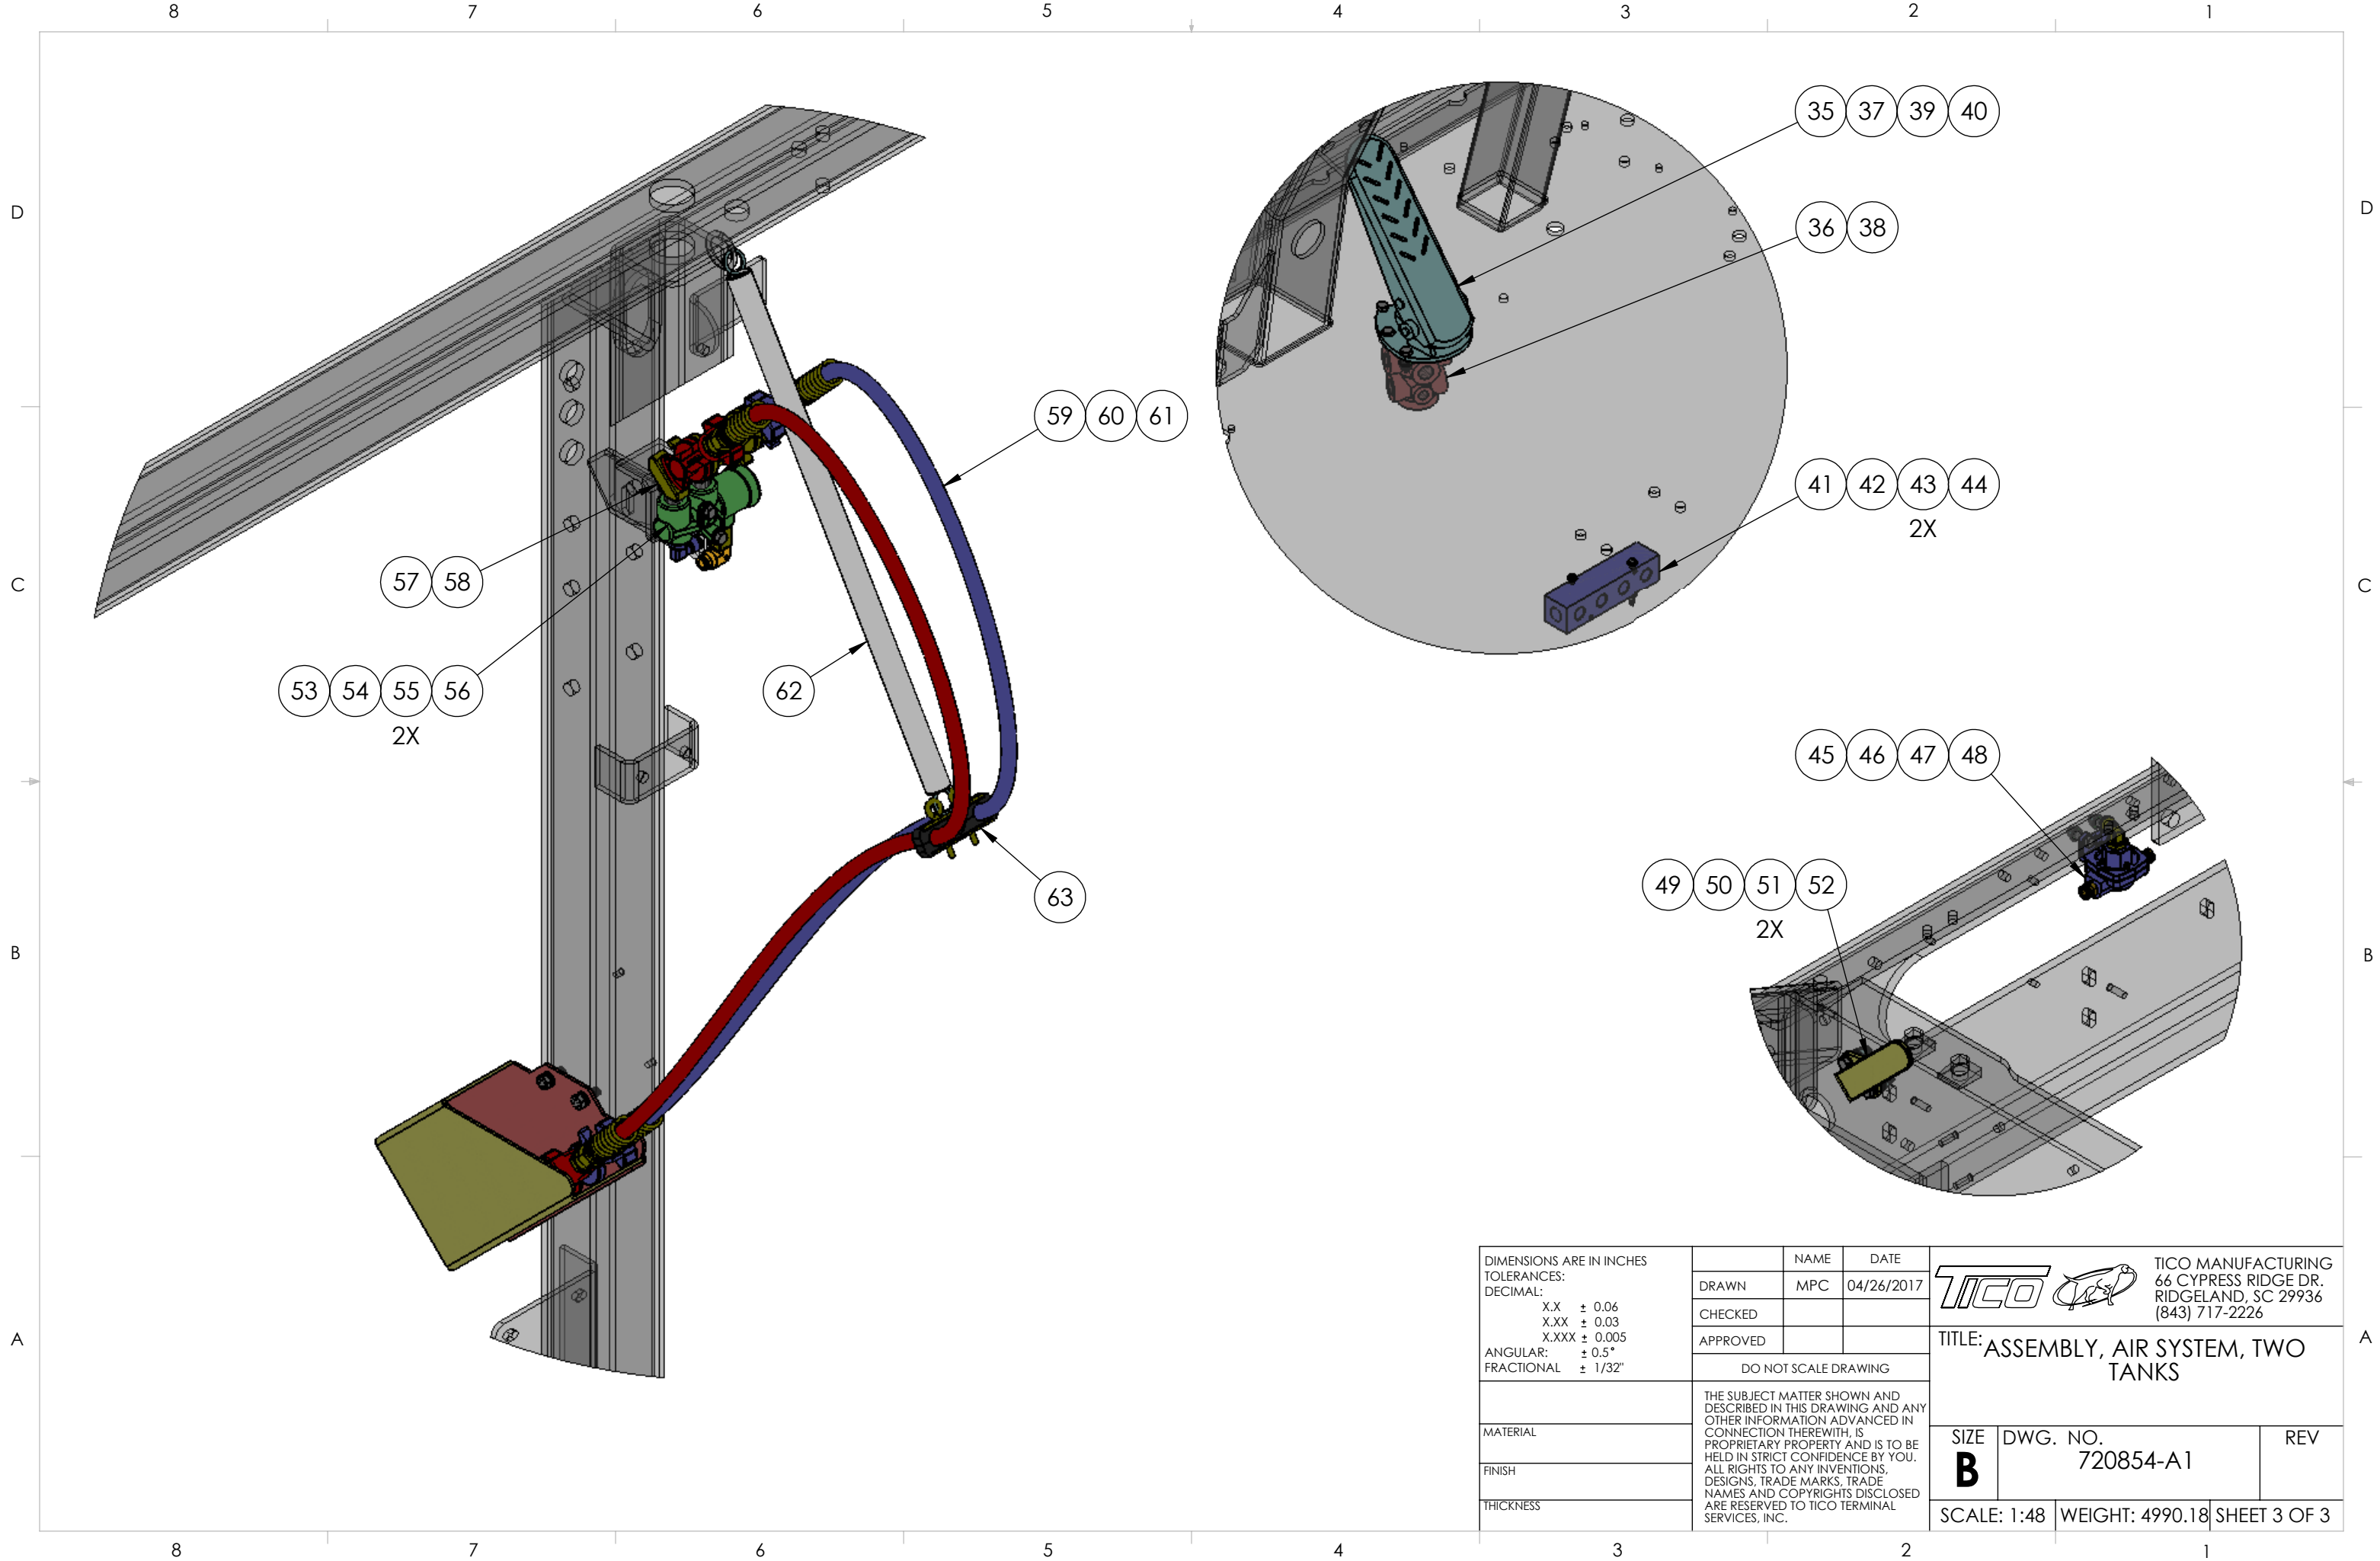

DIMENSIONS ARE IN INCHES
TOLERANCES:
DECIMAL:
X.X ± 0.06
X.XX ± 0.03
X.XXX ± 0.005
ANGULAR: ± 0.5°
FRACTIONAL ± 1/32"

MATERIAL	
FINISH	
THICKNESS	

NAME	DATE
DRAWN MPC	04/26/2017
CHECKED	
APPROVED	
DO NOT SCALE DRAWING	
THE SUBJECT MATTER SHOWN AND DESCRIBED IN THIS DRAWING AND ANY OTHER INFORMATION ADVANCED IN CONNECTION THEREWITH, IS PROPRIETARY PROPERTY AND IS TO BE HELD IN STRICT CONFIDENCE BY YOU. ALL RIGHTS TO ANY INVENTIONS, DESIGNS, TRADE MARKS, TRADE NAMES AND COPYRIGHTS DISCLOSED ARE RESERVED TO TICO TERMINAL SERVICES, INC.	

TICO MANUFACTURING 66 CYPRESS RIDGE DR. RIDGELAND, SC 29936 (843) 717-2226		
TITLE: ASSEMBLY, AIR SYSTEM, TWO TANKS		
SIZE	DWG. NO.	REV
B	720854-A1	
SCALE: 1:48	WEIGHT: 4990.18	SHEET 3 OF 3