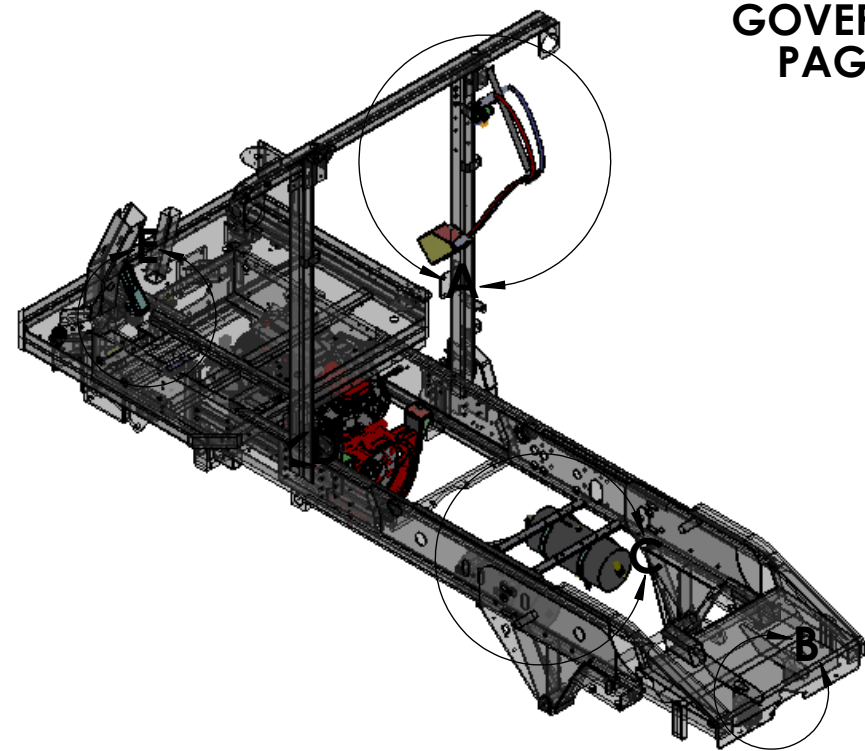

**BRAKE PEDAL & VALVES
PAGE 3**

**AIR TANKS
PAGE 2**

**BOBTAIL & BRAKE VALVE
PAGE 2**

**GOVERNOR
PAGE 2**

**GLADHANDS
PAGE 3**

DIMENSIONS ARE IN INCHES		NAME	DATE	 TICO MANUFACTURING 66 CYPRESS RIDGE DR. RIDGELAND, SC 29936 (843) 717-2226
TOLERANCES:		DRAWN	MPC 04/26/2017	
DECIMAL:		CHECKED		
X.X ± 0.06 X.XX ± 0.03 X.XXX ± 0.005		APPROVED		
ANGULAR:		DO NOT SCALE DRAWING		TITLE: ASSEMBLY, AIR SYSTEM, TWO TANKS
FRACTIONAL ± 1/32"				THE SUBJECT MATTER SHOWN AND DESCRIBED IN THIS DRAWING AND ANY OTHER INFORMATION ADVANCED IN CONNECTION THEREWITH, IS PROPRIETARY PROPERTY AND IS TO BE HELD IN STRICT CONFIDENCE BY YOU. ALL RIGHTS TO ANY INVENTIONS, DESIGNS, TRADE MARKS, TRADE NAMES AND COPYRIGHTS DISCLOSED ARE RESERVED TO TICO TERMINAL SERVICES, INC.
MATERIAL		SIZE	DWG. NO.	REV
FINISH		B	720854-A1	
THICKNESS		SCALE: 1:48	WEIGHT: 4990.18	SHEET 1 OF 3

8 7 6 5 4 3 2 1

DIMENSIONS ARE IN INCHES TOLERANCES: DECIMAL: X.X ± 0.06 X.XX ± 0.03 X.XXX ± 0.005 ANGULAR: ± 0.5° FRACTIONAL ± 1/32"	NAME	DATE	 TICO MANUFACTURING 66 CYPRESS RIDGE DR. RIDGELAND, SC 29936 (843) 717-2226	
	DRAWN	MPC		04/26/2017
	CHECKED			
	APPROVED			
DO NOT SCALE DRAWING			TITLE: ASSEMBLY, AIR SYSTEM, TWO TANKS	
MATERIAL	THE SUBJECT MATTER SHOWN AND DESCRIBED IN THIS DRAWING AND ANY OTHER INFORMATION ADVANCED IN CONNECTION THEREWITH, IS PROPRIETARY PROPERTY AND IS TO BE HELD IN STRICT CONFIDENCE BY YOU. ALL RIGHTS TO ANY INVENTIONS, DESIGNS, TRADE MARKS, TRADE NAMES AND COPYRIGHTS DISCLOSED ARE RESERVED TO TICO TERMINAL SERVICES, INC.		SIZE	
FINISH			DWG. NO.	
THICKNESS			REV	
			SCALE: 1:48	
			WEIGHT: 4990.18	
			SHEET 2 OF 3	

 TICO MANUFACTURING 66 CYPRESS RIDGE DR. RIDGELAND, SC 29936 (843) 717-2226		
TITLE: ASSEMBLY, AIR SYSTEM, TWO TANKS		
SIZE	DWG. NO.	REV
B	720854-A1	
SCALE: 1:48	WEIGHT: 4990.18	SHEET 3 OF 3

TICO PRO-SPOTTER