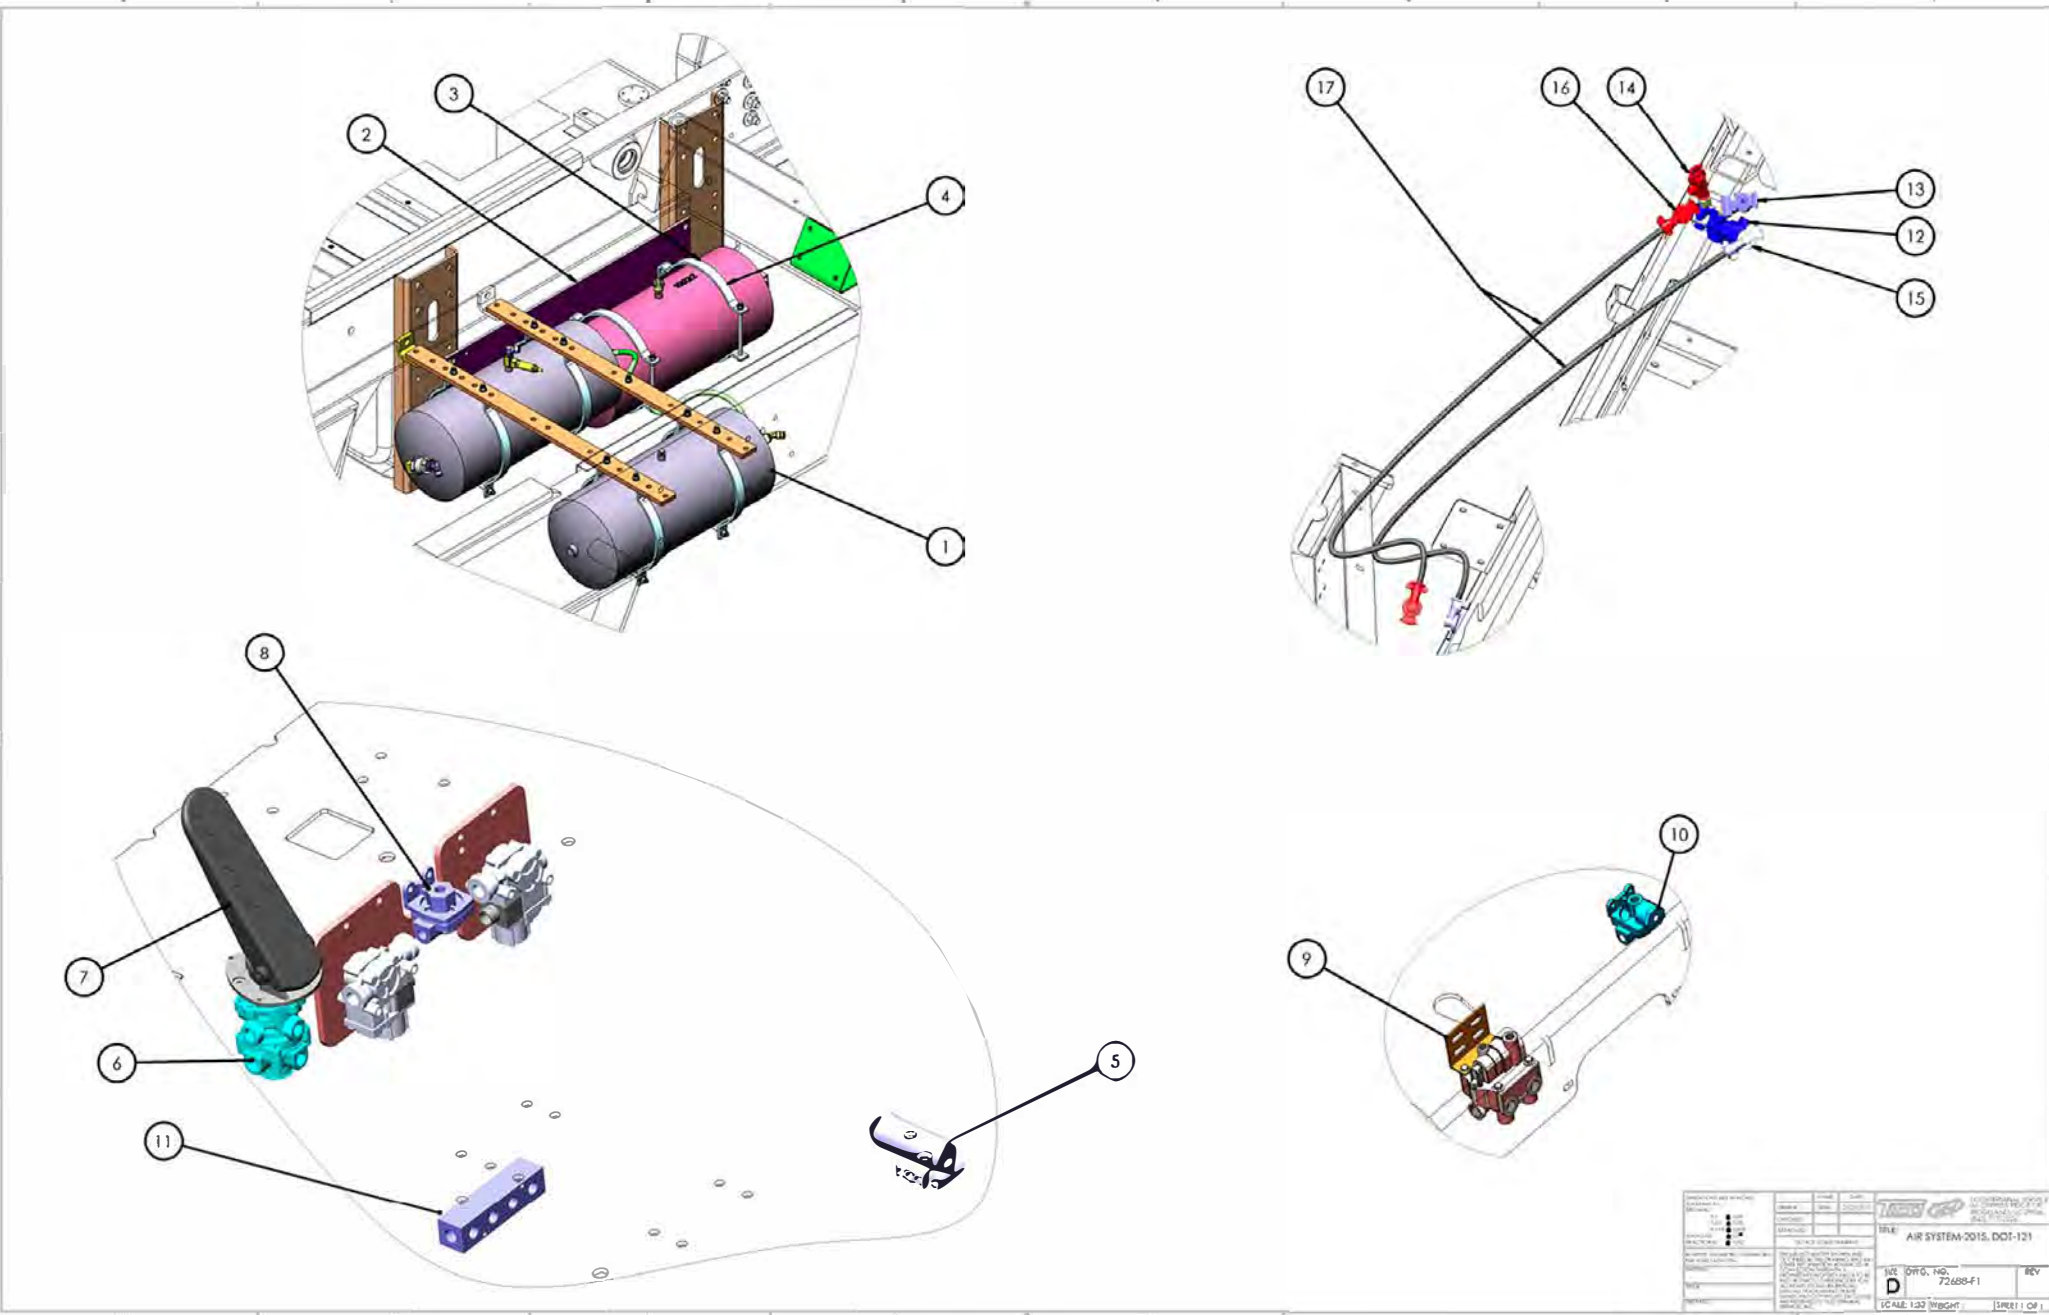

SCALE: 1:30	WEIGHT:	SHEET 1 OF 1
-------------	---------	--------------

D 72688-F1

APPROVED FOR RELEASE UNCLASSIFIED CONFIDENTIAL SECRET	TITLE AIR SYSTEM-2015, DOI-121	DATE 7/26/01
DRAWN BY DESIGNED BY CHECKED BY APPROVED BY	PART NO. 72688-F1	REV D
SCALE: 1:32 (WEIGHT) SHEET 1 OF 1	72688-F1	