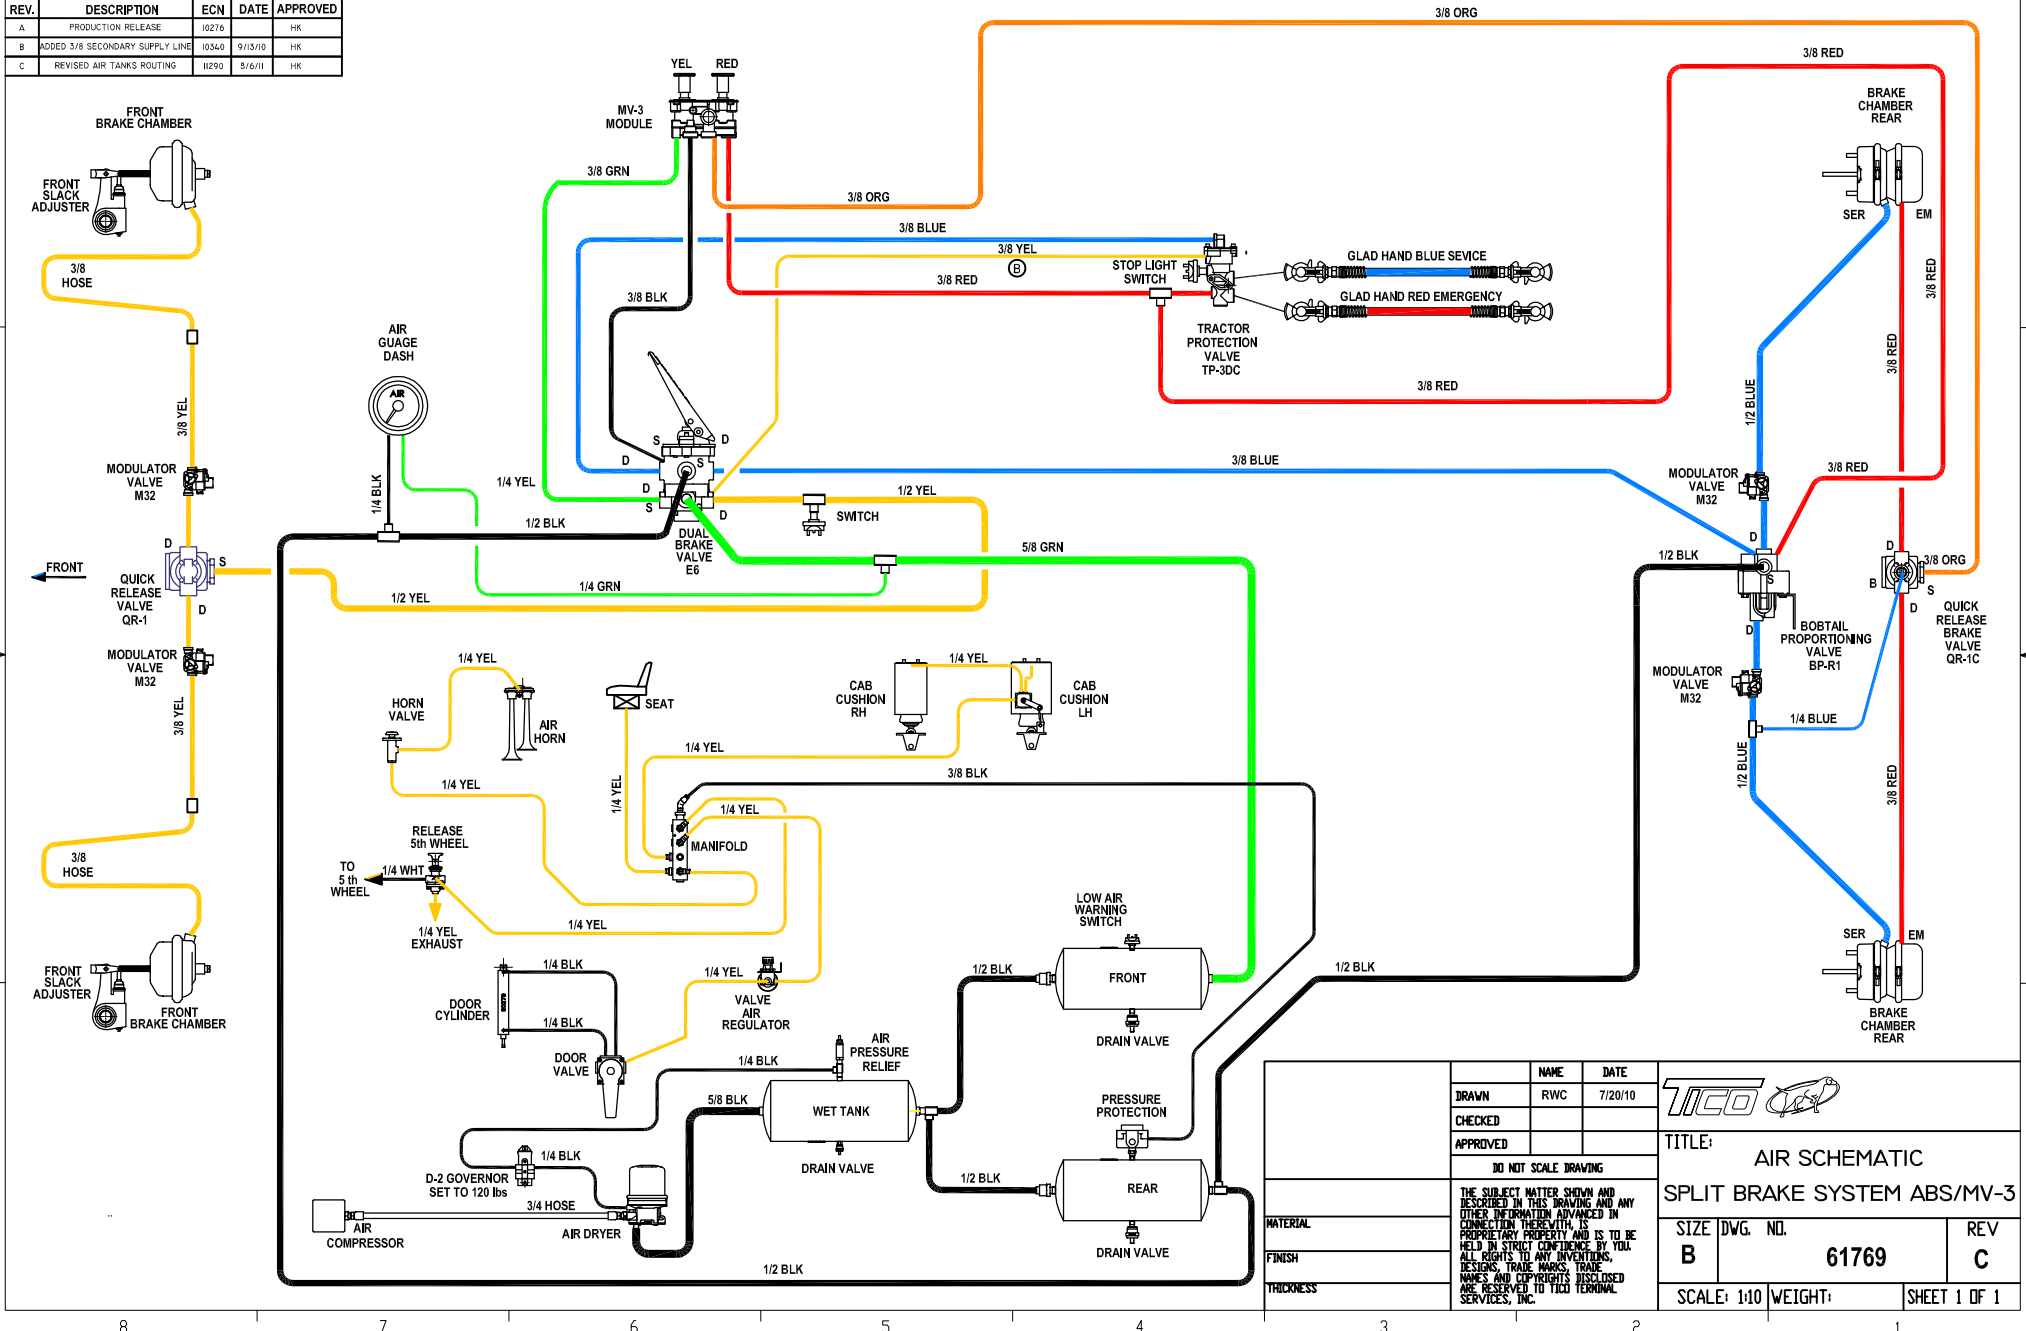

**TICO MANUFACTURING - RIDGELAND, SC 29936**

**TICO PRO-SPOTTER**

**AIR SYSTEM, 2015, DOT-121, DUAL BRAKE VALVE, ABS**

**720847**

ITEM	PART #	QTY/M	DESCRIPTION
NOT SHOWN	40829	1	BULKHD, BRASS-1/4
NOT SHOWN	40883	1	FITTING, STR 1/4 NPT TO 1/4 TUBE
NOT SHOWN	42063	1	FITTING, ELBOW 90° BRASS, 3/8 TUBE X 1/4 NPT
NOT SHOWN	91272	1	SWITCH-PRESSURE, LOW AIR WARNING
NOT SHOWN	91271	1	BUZZER-LOW AIR WARNING, 75-95 Dba
NOT SHOWN	42298	1	FITTING-FEMALE BRANCH TEE, BRASS, 1/4 TUBE X 1/4 NPT
12	40635	1	VALVE-TRACTOR PROTECTION TP-3DC
NOT SHOWN	82459	2	BOLT-5/16 X 3 LG
NOT SHOWN	85090	4	WASHER-5/16
NOT SHOWN	85035	2	NUT-5/16
NOT SHOWN	90078	1	SWITCH-PRESSURE, STOP LIGHT, BENDIX SL-5
NOT SHOWN	42208	1	FITTING, STREET ELBOW 90°, 1/4 NPT
NOT SHOWN	42063	1	FITTING, ELBOW 90° BRASS, 3/8 TUBE X 1/4 NPT
NOT SHOWN	40823	1	FITTING, ELBOW 90° BRASS, 3/8 TUBE X 3/8 NPT
NOT SHOWN	40906	1	FITTING, NIPPLE-HEX BRASS, 3/8 NPT
NOT SHOWN	42240	1	FITTING, ELBOW 90° BRASS, 3/8 TUBE X 3/8 NPTF
13	50224	1	GLADHAND-BLUE, CAST IRON
14	50225	1	GLADHAND-RED, CAST IRON
15	50038-1	2	GLADHAND-BLUE, ALUM
16	50039-1	2	GLADHAND-RED, ALUM
17	50303	2	HOSE ASSY-TRAILER AIR 3/8 X 15 FT
NOT SHOWN	10356	1	SPRING
NOT SHOWN	920285	1	CLAMP, TRAILER HOSE, 3 CAVITY
NOT SHOWN	40799	2	FITTING, CLOSE NIPPLE BRASS, 1/2 NPT
NOT SHOWN	40899	2	FITTING, STREET ELBOW 45° BRASS, 1/2 NPT
NOT SHOWN	91966	1	VALVE-INVERSION TR-3
NOT SHOWN	40885	1	FITTING, ELBOW 90° BRASS, 3/8 TUBE X 1/8 NPT, SWIVEL
NOT SHOWN	40861	2	FITTING, ELBOW 90° BRASS, 1/4 TUBE X 1/4 NP, SWIVEL
NOT SHOWN	42273	1	FITTING - UNION TEE, BRASS, 3/8" TUBE

REV	DATE	BY	SHEET
B	6/10/2020	MAL	4 OF 5

REV.	DESCRIPTION	ECN	DATE	APPROVED
A	PRODUCTION RELEASE	102716		HK
B	ADDED 3/8" SECONDARY SUPPLY LINE	10340	9/15/10	HK
C	REVISED AIR TANKS ROUTING	11290	3/6/11	HK