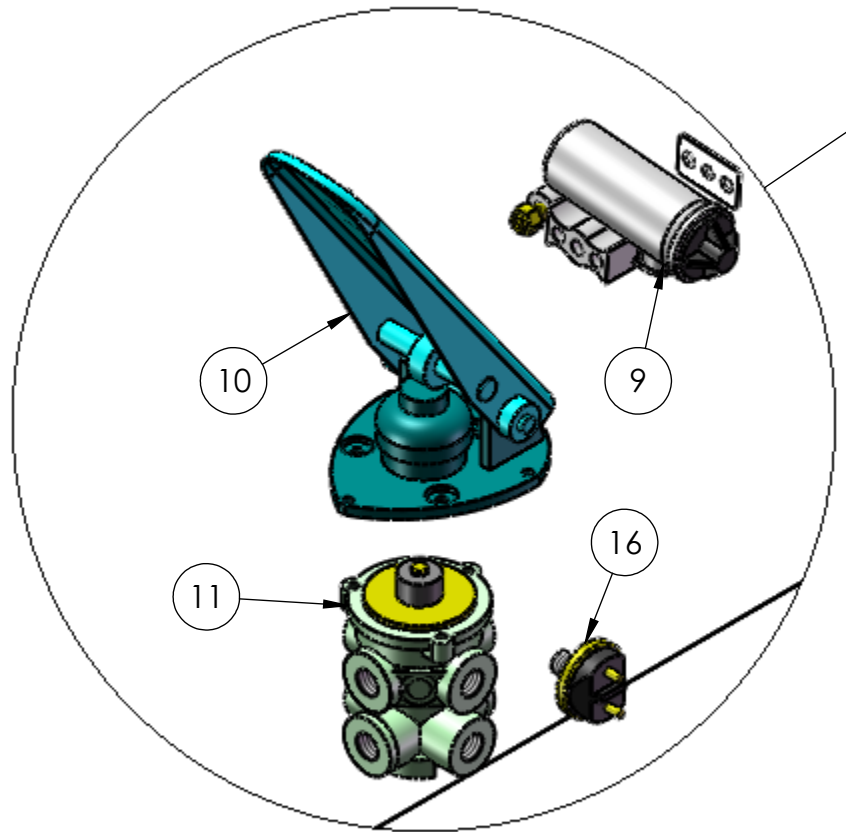

DETAIL A
SCALE 1 : 4

DETAIL C
SCALE 1 : 6

DETAIL B
SCALE 1 : 4

DETAIL D
SCALE 1 : 5

DETAIL J
SCALE 1 : 3

DETAIL E
SCALE 1 : 4

DETAIL I
SCALE 1 : 4

DETAIL H
SCALE 1 : 4

DETAIL G
SCALE 1 : 4

DETAIL F
SCALE 1 : 4

NOTE: SEE 42087 DWG FOR DETAILED BREAKDOWN

DIMENSIONS ARE IN INCHES
TOLERANCES:
DECIMAL:
X.X ± 0.06
X.XX ± 0.03
X.XXX ± 0.005
ANGULAR: ± 0.5°
FRACTIONAL: ± 1/32"

			TICO/TERMINAL SERVICE 66 CYPRESS RIDGE DR. RIDGELAND, SC 29936 (843) 717-2226
TITLE: AIR SYSTEM, 3 TANK			
SIZE	DWG. NO.	REV	
C	71579-M1	E1	
SCALE: 1:12		SHEET 1 OF 1	

TICO PRO-SPOTTER				
S/N:		AIR SYSTEM-DOT-121, 3 TANKS, MV3, CAST IRON, PVC, ISB		71579
ITEM	PART #	QTY/M	DESCRIPTION	TASK
	71579-M1	REF	AIR SYSTEM	
	61769	REF	SCHEMATIC-3 TANK, SPLIT SYS, DOT-121, MV3	
1	42087	1	ASSEMBLY, AIR TANK	
2	12336	1	PLATE, RESERVOIR MOUNTING	
3	82385	4	BOLT, HEX, 1/2-13 X 1 1/4 LG	
4	85104	8	WASHER, FLAT, 1/2, HARD	
5	85027	4	NUT, NYLOCK, 1/2-13	
6	10032	1	RESERVIOR, AIR	
7	40393-1	4	BRACKET, AIR RESERVOIR MOUNT	
8	42084	1	VALVE, AIR TANK DRAIN	
9	60023	1	GOVERNOR, D2 W/GASKET	
10	90026	1	TREADLE, BRAKE	
11	40547	1	VALVE, DUAL BRAKE, E-6	
12	10592	1	VALVE, BRAKE QUICK RELEASE, QR-1C	
13	40550	1	VALVE, BRAKE QUICK RELEASE, QR-1	
14	40572	1	VALVE, BOBTAIL/PROPORTIONING, BP-R1 W/BRACKET	
15	40635	1	VALVE, TRACTOR PROTECTION TP, 3DC	
16	90078	2	SWITCH, PRESSURE	
17	10949	1	MANIFOLD, ASS'Y, AIR	
18	90295	1	VALVE, AIR REGULATOR	
19	40148	2	VALVE, AIR TANK DRAIN	
20	40776	1	SWITCH, LOW AIR PRESSURE, 70 PSI	
21	90873	1	BUZZER, LOW AIR WARNING, 70 PSI	
22	40771	1	VALVE, PRESSURE PROTECTION, 70 PSI	
23	62253	1	BRACKET, HOSE GUIDE	
	40570	REF	VALVE, MV3	
24	50224	3	GLADHAND, BLUE CAST IRON	
25	50225	3	GLADHAND, RED CAST IRON	
26	50303	2	HOSE ASSY, AIR BRAKE, 3/8 TRAILER AIR LINE, 15FT	
27	10356	1	SPRING	
28	40080	2	CLAMP, TRAILER HOSE	
29	40687	2	HOSE ASSY, FRONT BRAKE CHAMBER	
30	40029-1	2	CHECK VALVE	
31	42064	1	FITTING, 90° ELBOW, BRASS, 1/2 TUBE X 1/2 NPT	
REV	DATE	BY		SHEET
				1 OF 2