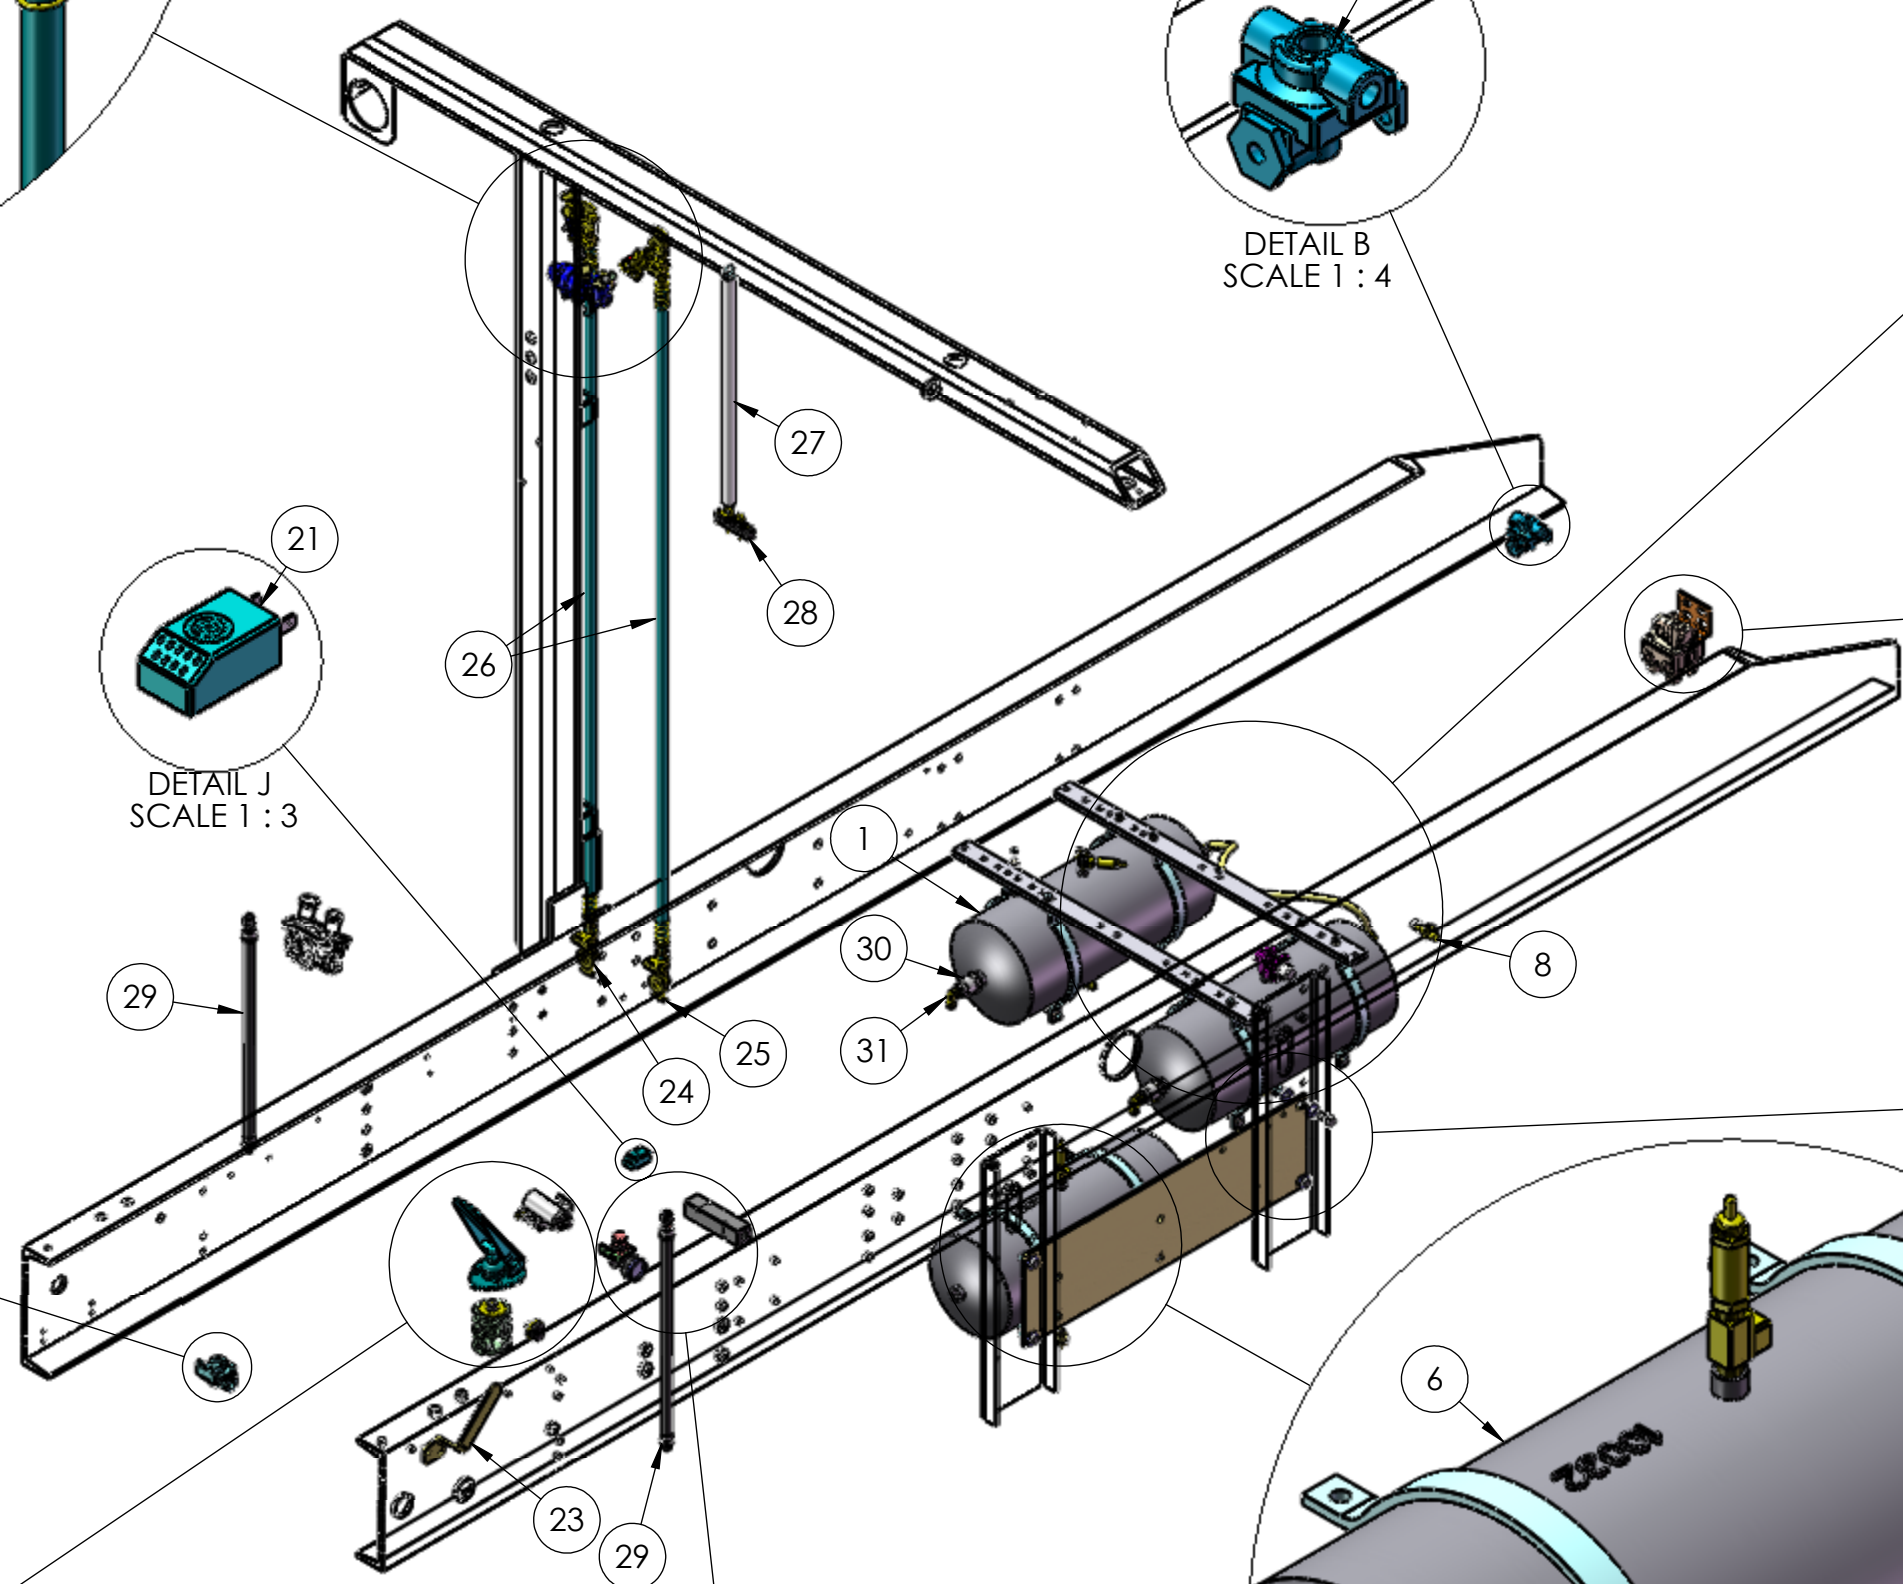

DETAIL A
SCALE 1 : 4

DETAIL C
SCALE 1 : 6

DETAIL B
SCALE 1 : 4

DETAIL D
SCALE 1 : 5

DETAIL J
SCALE 1 : 3

DETAIL E
SCALE 1 : 4

DETAIL I
SCALE 1 : 4

DETAIL H
SCALE 1 : 4

DETAIL G
SCALE 1 : 4

DETAIL F
SCALE 1 : 4

NOTE: SEE 42087 DWG FOR DETAILED BREAKDOWN

DIMENSIONS ARE IN INCHES
TOLERANCES:
DECIMAL:
X.X ± 0.06
X.XX ± 0.03
X.XXX ± 0.005
ANGULAR: ± 0.5°
FRACTIONAL: ± 1/32"

			TICO/TERMINAL SERVICE 66 CYPRESS RIDGE DR. RIDGELAND, SC 29936 (843) 717-2226
TITLE: AIR SYSTEM, 3 TANK			
SIZE	DWG. NO.	REV	
C	71579-M1	E1	
SCALE: 1:12		SHEET 1 OF 1	

TICO PRO-SPOTTER				
S/N:		AIR SYSTEM-DOT-121, 3 TANKS, MV3, CAST IRON, PVC, ISB		71579
ITEM	PART #	QTY/M	DESCRIPTION	TASK
	71579-M1	REF	AIR SYSTEM	
	61769	REF	SCHEMATIC-3 TANK, SPLIT SYS, DOT-121, MV3	
1	42087	1	ASSEMBLY, AIR TANK	
2	12336	1	PLATE, RESERVOIR MOUNTING	
3	82385	4	BOLT, HEX, 1/2-13 X 1 1/4 LG	
4	85104	8	WASHER, FLAT, 1/2, HARD	
5	85027	4	NUT, NYLOCK, 1/2-13	
6	10032	1	RESERVIOR, AIR	
7	40393-1	4	BRACKET, AIR RESERVOIR MOUNT	
8	42084	1	VALVE, AIR TANK DRAIN	
9	60023	1	GOVERNOR, D2 W/GASKET	
10	90026	1	TREADLE, BRAKE	
11	40547	1	VALVE, DUAL BRAKE, E-6	
12	10592	1	VALVE, BRAKE QUICK RELEASE, QR-1C	
13	40550	1	VALVE, BRAKE QUICK RELEASE, QR-1	
14	40572	1	VALVE, BOBTAIL/PROPORTIONING, BP-R1 W/BRACKET	
15	40635	1	VALVE, TRACTOR PROTECTION TP, 3DC	
16	90078	2	SWITCH, PRESSURE	
17	10949	1	MANIFOLD, ASS'Y, AIR	
18	90295	1	VALVE, AIR REGULATOR	
19	40148	2	VALVE, AIR TANK DRAIN	
20	40776	1	SWITCH, LOW AIR PRESSURE, 70 PSI	
21	90873	1	BUZZER, LOW AIR WARNING, 70 PSI	
22	40771	1	VALVE, PRESSURE PROTECTION, 70 PSI	
23	62253	1	BRACKET, HOSE GUIDE	
	40570	REF	VALVE, MV3	
24	50224	3	GLADHAND, BLUE CAST IRON	
25	50225	3	GLADHAND, RED CAST IRON	
26	50303	2	HOSE ASSY, AIR BRAKE, 3/8 TRAILER AIR LINE, 15FT	
27	10356	1	SPRING	
28	40080	2	CLAMP, TRAILER HOSE	
29	40687	2	HOSE ASSY, FRONT BRAKE CHAMBER	
30	40029-1	2	CHECK VALVE	
31	42064	1	FITTING, 90° ELBOW, BRASS, 1/2 TUBE X 1/2 NPT	
REV	DATE	BY		SHEET
				1 OF 2