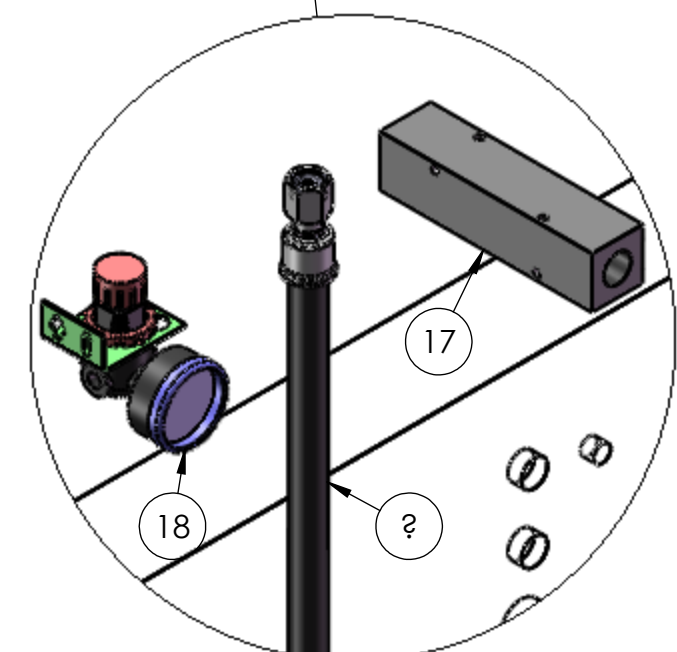

DETAIL A
SCALE 1 : 4

DETAIL C
SCALE 1 : 6

DETAIL B
SCALE 1 : 4

DETAIL D
SCALE 1 : 5

DETAIL J
SCALE 1 : 3

DETAIL E
SCALE 1 : 4

DETAIL I
SCALE 1 : 4

DETAIL H
SCALE 1 : 4

DETAIL G
SCALE 1 : 4

DETAIL F
SCALE 1 : 4

NOTE: SEE 42087 DWG FOR DETAILED BREAKDOWN

DIMENSIONS ARE IN INCHES
TOLERANCES:
DECIMAL:
X.X ± 0.06
X.XX ± 0.03
X.XXX ± 0.005
ANGULAR: ± 0.5°
FRACTIONAL: ± 1/32"

			TICO/TERMINAL SERVICE 66 CYPRESS RIDGE DR. RIDGELAND, SC 29936 (843) 717-2226
TITLE: AIR SYSTEM, 3 TANK			
SIZE	DWG. NO.	REV	
C	71579-M1	E1	
SCALE: 1:12		SHEET 1 OF 1	

TICO PRO-SPOTTER				
S/N:		AIR SYSTEM-DOT-121, 3 TANKS, MV3, CAST IRON, PVC, ISB		71579
ITEM	PART #	QTY/M	DESCRIPTION	TASK
	71579-M1	REF	AIR SYSTEM	
	61769	REF	SCHEMATIC-3 TANK, SPLIT SYS, DOT-121, MV3	
1	42087	1	ASSEMBLY, AIR TANK	
2	12336	1	PLATE, RESERVOIR MOUNTING	
3	82385	4	BOLT, HEX, 1/2-13 X 1 1/4 LG	
4	85104	8	WASHER, FLAT, 1/2, HARD	
5	85027	4	NUT, NYLOCK, 1/2-13	
6	10032	1	RESERVIOR, AIR	
7	40393-1	4	BRACKET, AIR RESERVOIR MOUNT	
8	42084	1	VALVE, AIR TANK DRAIN	
9	60023	1	GOVERNOR, D2 W/GASKET	
10	90026	1	TREADLE, BRAKE	
11	40547	1	VALVE, DUAL BRAKE, E-6	
12	10592	1	VALVE, BRAKE QUICK RELEASE, QR-1C	
13	40550	1	VALVE, BRAKE QUICK RELEASE, QR-1	
14	40572	1	VALVE, BOBTAIL/PROPORTIONING, BP-R1 W/BRACKET	
15	40635	1	VALVE, TRACTOR PROTECTION TP, 3DC	
16	90078	2	SWITCH, PRESSURE	
17	10949	1	MANIFOLD, ASS'Y, AIR	
18	90295	1	VALVE, AIR REGULATOR	
19	40148	2	VALVE, AIR TANK DRAIN	
20	40776	1	SWITCH, LOW AIR PRESSURE, 70 PSI	
21	90873	1	BUZZER, LOW AIR WARNING, 70 PSI	
22	40771	1	VALVE, PRESSURE PROTECTION, 70 PSI	
23	62253	1	BRACKET, HOSE GUIDE	
	40570	REF	VALVE, MV3	
24	50224	3	GLADHAND, BLUE CAST IRON	
25	50225	3	GLADHAND, RED CAST IRON	
26	50303	2	HOSE ASSY, AIR BRAKE, 3/8 TRAILER AIR LINE, 15FT	
27	10356	1	SPRING	
28	40080	2	CLAMP, TRAILER HOSE	
29	40687	2	HOSE ASSY, FRONT BRAKE CHAMBER	
30	40029-1	2	CHECK VALVE	
31	42064	1	FITTING, 90° ELBOW, BRASS, 1/2 TUBE X 1/2 NPT	
REV	DATE	BY		SHEET
				1 OF 2