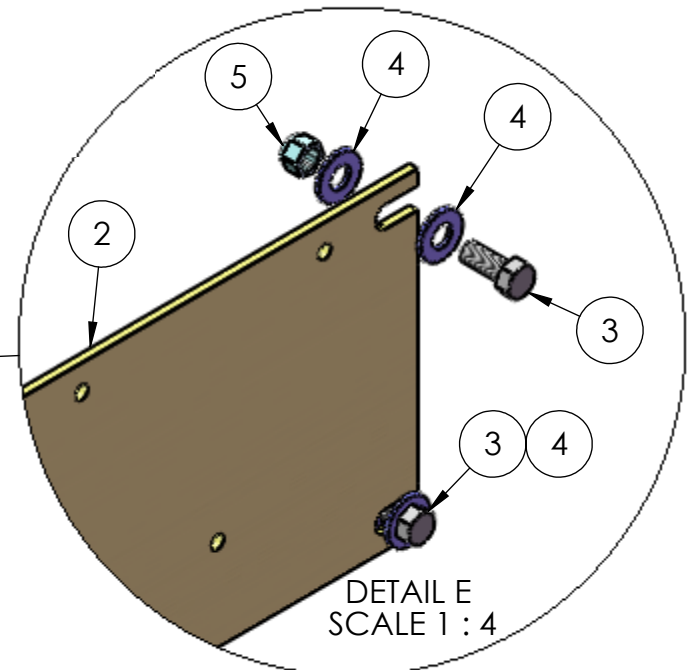

DETAIL A
SCALE 1 : 4

DETAIL C
SCALE 1 : 6

DETAIL B
SCALE 1 : 4

DETAIL D
SCALE 1 : 5

DETAIL J
SCALE 1 : 3

DETAIL E
SCALE 1 : 4

DETAIL I
SCALE 1 : 4

DETAIL H
SCALE 1 : 4

DETAIL G
SCALE 1 : 4

DETAIL F
SCALE 1 : 4

NOTE: SEE 42087 DWG FOR DETAILED BREAKDOWN

DIMENSIONS ARE IN INCHES
TOLERANCES:
DECIMAL:
X.X ± 0.06
X.XX ± 0.03
X.XXX ± 0.005
ANGULAR: ± 0.5°
FRACTIONAL: ± 1/32"

			TICO/TERMINAL SERVICE 66 CYPRESS RIDGE DR. RIDGELAND, SC 29936 (843) 717-2226
TITLE: AIR SYSTEM, 3 TANK			
SIZE	DWG. NO.	REV	
C	71579-M1	E1	
SCALE: 1:12		SHEET 1 OF 1	

TICO PRO-SPOTTER				
S/N:		AIR SYSTEM-DOT-121, 3 TANKS, MV3, CAST IRON, PVC, ISB		71579
ITEM	PART #	QTY/M	DESCRIPTION	TASK
	71579-M1	REF	AIR SYSTEM	
	61769	REF	SCHEMATIC-3 TANK, SPLIT SYS, DOT-121, MV3	
1	42087	1	ASSEMBLY, AIR TANK	
2	12336	1	PLATE, RESERVOIR MOUNTING	
3	82385	4	BOLT, HEX, 1/2-13 X 1 1/4 LG	
4	85104	8	WASHER, FLAT, 1/2, HARD	
5	85027	4	NUT, NYLOCK, 1/2-13	
6	10032	1	RESERVIOR, AIR	
7	40393-1	4	BRACKET, AIR RESERVOIR MOUNT	
8	42084	1	VALVE, AIR TANK DRAIN	
9	60023	1	GOVERNOR, D2 W/GASKET	
10	90026	1	TREADLE, BRAKE	
11	40547	1	VALVE, DUAL BRAKE, E-6	
12	10592	1	VALVE, BRAKE QUICK RELEASE, QR-1C	
13	40550	1	VALVE, BRAKE QUICK RELEASE, QR-1	
14	40572	1	VALVE, BOBTAIL/PROPORTIONING, BP-R1 W/BRACKET	
15	40635	1	VALVE, TRACTOR PROTECTION TP, 3DC	
16	90078	2	SWITCH, PRESSURE	
17	10949	1	MANIFOLD, ASS'Y, AIR	
18	90295	1	VALVE, AIR REGULATOR	
19	40148	2	VALVE, AIR TANK DRAIN	
20	40776	1	SWITCH, LOW AIR PRESSURE, 70 PSI	
21	90873	1	BUZZER, LOW AIR WARNING, 70 PSI	
22	40771	1	VALVE, PRESSURE PROTECTION, 70 PSI	
23	62253	1	BRACKET, HOSE GUIDE	
	40570	REF	VALVE, MV3	
24	50224	3	GLADHAND, BLUE CAST IRON	
25	50225	3	GLADHAND, RED CAST IRON	
26	50303	2	HOSE ASSY, AIR BRAKE, 3/8 TRAILER AIR LINE, 15FT	
27	10356	1	SPRING	
28	40080	2	CLAMP, TRAILER HOSE	
29	40687	2	HOSE ASSY, FRONT BRAKE CHAMBER	
30	40029-1	2	CHECK VALVE	
31	42064	1	FITTING, 90° ELBOW, BRASS, 1/2 TUBE X 1/2 NPT	
REV	DATE	BY		SHEET
				1 OF 2